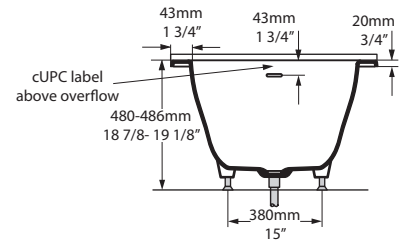

Kaldera 2 Undermount or Drop In Bathtub

KAL2-N-LH-SW-10 / KAL2-N-RH-SW-10 / KAL2-N-SW-10

Side view

Section AA

Front view

Section BB

Recommended drain: K-13-xx

US Customers