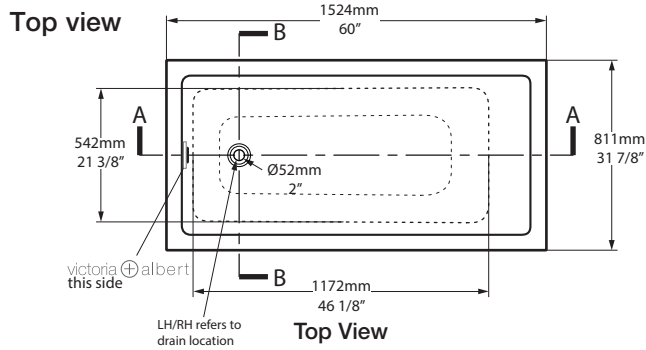

Kaldera 2 Undermount or Drop In Bathtub

KAL2-N-LH-SW-10 / KAL2-N-RH-SW-10 / KAL2-N-SW-10

Side view

Section AA

Front view

Section BB

Recommended drain: K-13-xx

US Customers