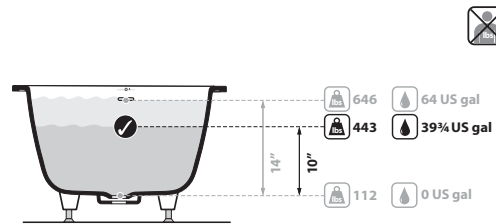

Kaldera 2 Undermount or Drop In Bathtub

KAL2-N-LH-SW-10 / KAL2-N-RH-SW-10 / KAL2-N-SW-10

Side view

Section AA

Front view

Section BB

Recommended drain: K-13-xx

US Customers