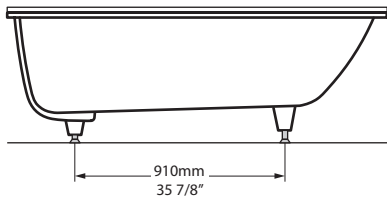

Kaldera 2 Undermount or Drop In Bathtub

KAL2-N-LH-SW-10 / KAL2-N-RH-SW-10 / KAL2-N-SW-10

Side view

Section AA

Front view

Section BB

Recommended drain: K-13-xx

US Customers