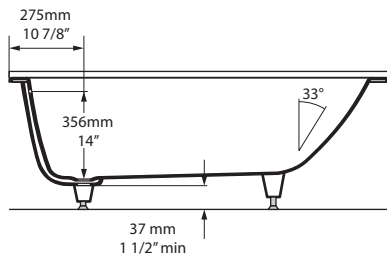

Kaldera 2 Undermount or Drop In Bathtub

KAL2-N-LH-SW-10 / KAL2-N-RH-SW-10 / KAL2-N-SW-10

Side view

Section AA

Front view

Section BB

Recommended drain: K-13-xx

US Customers