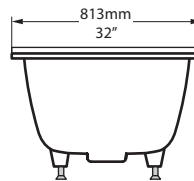

Kaldera 2 Undermount or Drop In Bathtub

KAL2-N-LH-SW-10 / KAL2-N-RH-SW-10 / KAL2-N-SW-10

Side view

Section AA

Front view

Section BB

Recommended drain: K-13-xx

US Customers