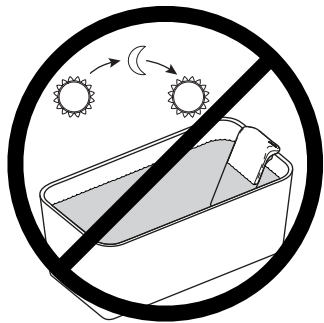

No abrasives cleaners, use neutral soap and water only

Do not exceed 50°C/122°F

Do not leave submerged over night