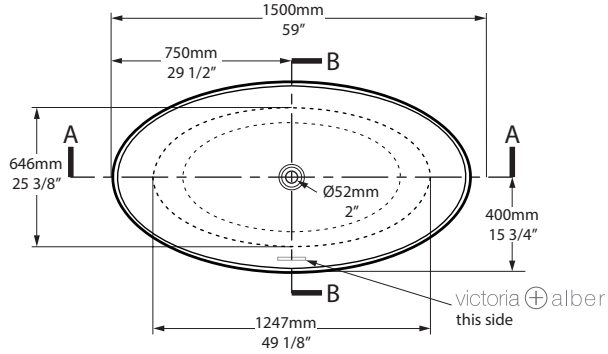

Corvara Freestanding Bathtub

COR-N-SW-NO / COR-N-SW-OF / CORM-N-SM-NO / CORM-N-SM-OF

Top View

Front View

Section BB

Side View

Section AA

Recommended drains: K-36E-xx / K-70-xx / K-50-xx

Drain Void: Features a void space underneath the bathtub for drain plumbing.

US Customers

U.S.A.
HOUSEOFROHL.COM
1-800-777-9762

Canadian Customers

QUEBEC / MARITIMES / WESTERN CANADA
QUÉBEC / MARITIMES / QUÉST CANADIEN
QUEBEC / MARITIMOS / CANADA OCCIDENTAL
HOUSEOFROHL.CA
1-866-473-8442