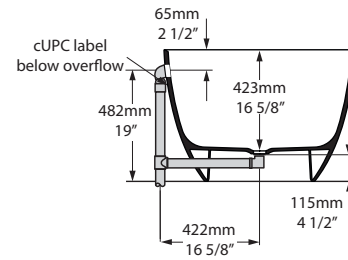

Corvara Freestanding Bathtub

COR-N-SW-NO / COR-N-SW-OF / CORM-N-SM-NO / CORM-N-SM-OF

Top View

Front View

Section BB

Side View

Section AA

Recommended drains: K-36E-xx / K-70-xx / K-50-xx

Drain Void: Features a void space underneath the bathtub for drain plumbing.

US Customers

U.S.A.
HOUSEOFROHL.COM
1-800-777-9762

Canadian Customers

QUEBEC / MARITIMES / WESTERN CANADA
QUÉBEC / MARITIMES / QUÉST CANADIEN
QUEBEC / MARITIMOS / CANADA OCCIDENTAL
HOUSEOFROHL.CA
1-866-473-8442