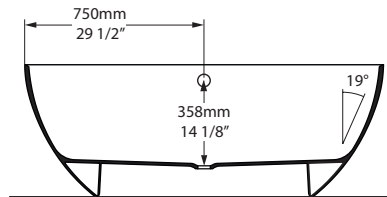

Corvara Freestanding Bathtub

COR-N-SW-NO / COR-N-SW-OF / CORM-N-SM-NO / CORM-N-SM-OF

Top View

Front View

Section BB

Side View

Section AA

Recommended drains: K-36E-xx / K-70-xx / K-50-xx

Drain Void: Features a void space underneath the bathtub for drain plumbing.

US Customers

U.S.A.
HOUSEOFROHL.COM
1-800-777-9762

Canadian Customers

QUEBEC / MARITIMES / WESTERN CANADA
QUÉBEC / MARITIMES / QUÉST CANADIEN
QUEBEC / MARITIMOS / CANADA OCCIDENTAL
HOUSEOFROHL.CA
1-866-473-8442