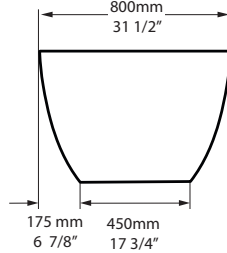

Corvara Freestanding Bathtub

COR-N-SW-NO / COR-N-SW-OF / CORM-N-SM-NO / CORM-N-SM-OF

Top View

Front View

Section BB

Side View

Section AA

Recommended drains: K-36E-xx / K-70-xx / K-50-xx