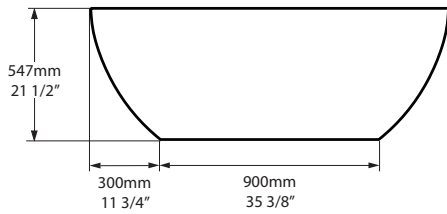

Corvara Freestanding Bathtub

COR-N-SW-NO / COR-N-SW-OF / CORM-N-SM-NO / CORM-N-SM-OF

Top View

Front View

Section BB

Side View

Section AA

Recommended drains: K-36E-xx / K-70-xx / K-50-xx