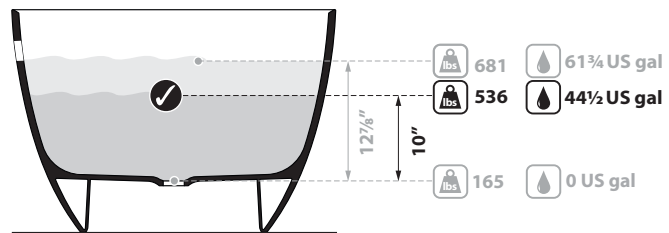

Corvara Freestanding Bathtub

COR-N-SW-NO / COR-N-SW-OF / CORM-N-SM-NO / CORM-N-SM-OF

Top View

Front View

Section BB

Side View

Section AA

Recommended drains: K-36E-xx / K-70-xx / K-50-xx

Drain Void: Features a void space underneath the bathtub for drain plumbing.

US Customers

U.S.A.
HOUSEOFROHL.COM
1-800-777-9762

Canadian Customers

QUEBEC / MARITIMES / WESTERN CANADA
QUÉBEC / MARITIMES / QUÉST CANADIEN
QUEBEC / MARITIMOS / CANADA OCCIDENTAL
HOUSEOFROHL.CA
1-866-473-8442