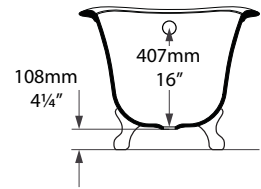

Drayton

DRA-N-xx-OF

Top view

Front view

Side view

Section BB Shown with STD-UNI waste kit

Section AA

Rim Detail