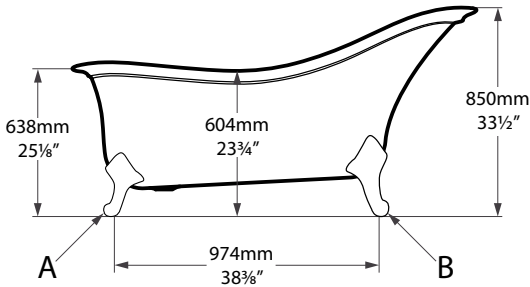

Drayton

DRA-N-xx-OF

Top view

Front view

Side view

Section BB Shown with STD-UNI waste kit

Section AA

Rim Detail