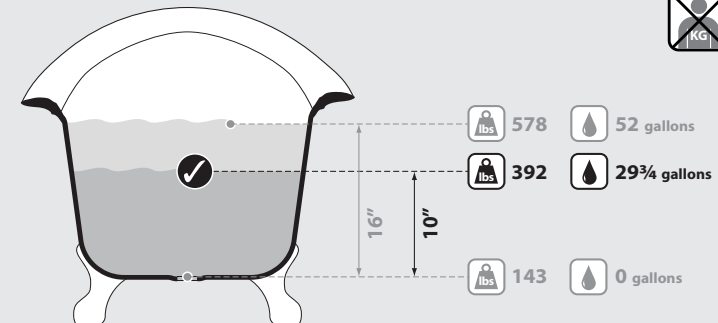

.dwg | .dxf | .skp www.vandabaths.com

Massachusetts Code: File No. P1-0513-449
cUPC listing by IAPMO: File No. 6574
Registered Design

VA/1181/05/March16