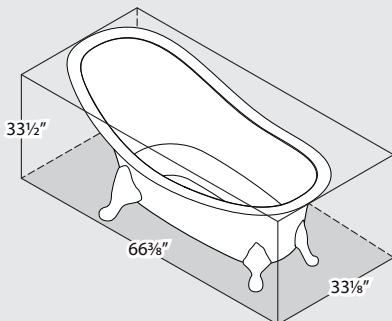

Drayton

DRA-N-xx-OF

Top view

Front view

Side view

Section BB Shown with STD-UNI waste kit

Section AA

Rim Detail

*All measurements subject to +/-5% tolerance

.dwg | .dxf | .skp www.vandabaths.com

Massachusetts Code: File No. P1-0513-449
cUPC listing by IAPMO: File No. 6574
Registered Design

VA/1181/05/March16