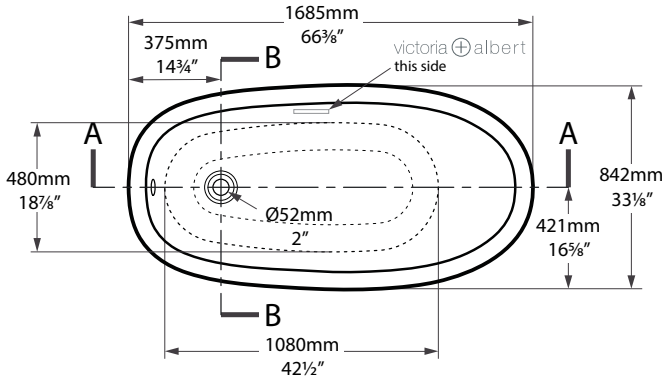

Drayton

DRA-N-xx-OF

Top view

Front view

Side view

Section BB Shown with STD-UNI waste kit

Section AA

Rim Detail