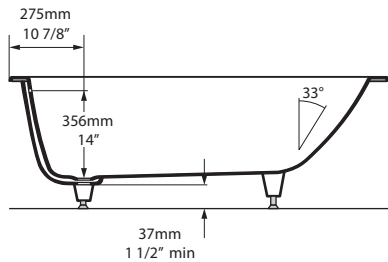

# Kaldera 3 Undermount or Drop In Bathtub

KAL3-N-SW-10

Top view

Side view

Section AA

Front view

Section BB

- 842 85% US gal
- 578 54% US gal
- 126 0 US gal