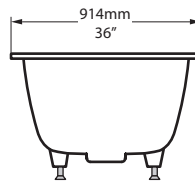

# Kaldera 3 Undermount or Drop In Bathtub

KAL3-N-SW-10

Top view

Side view

Section AA

Front view

Section BB

- 842 85% US gal
- 578 54% US gal
- 126 0 US gal