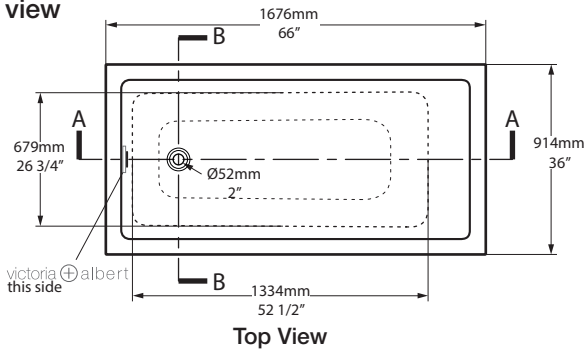

# Kaldera 3 Undermount or Drop In Bathtub

KAL3-N-SW-10

Top view

Side view

Section AA

Front view

Section BB

- 842 85% US gal
- 578 54% US gal
- 126 0 US gal