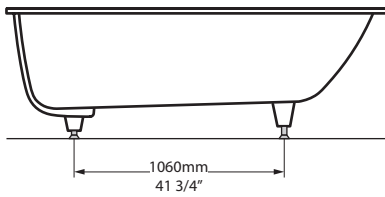

# Kaldera 3 Undermount or Drop In Bathtub

KAL3-N-SW-10

Top view

Side view

Section AA

Front view

Section BB

- 842 85% US gal
- 578 54% US gal
- 126 0 US gal