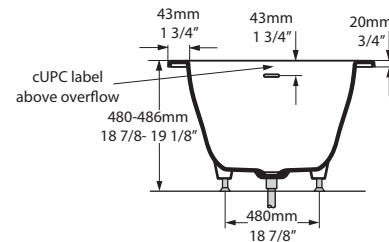

# Kaldera 3 Undermount or Drop In Bathtub

KAL3-N-SW-10

Top view

Side view

Section AA

Front view

Section BB

- 842 85% US gal
- 578 54% US gal
- 126 0 US gal