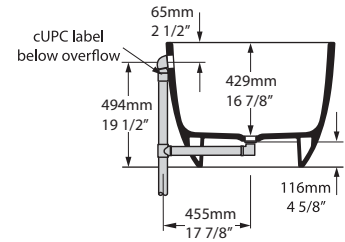

# Barcelona 3 Freestanding Bathtub

BA3-N-SW-NO / BA3-N-SW-OF / BA3M-N-SM-NO / BA3M-N-SM-OF

Top view

Front view

Side view

Section BB

Section AA

- 910 lbs
- 84 US gal
- 714 lbs
- 60½ US gal
- 209 lbs
- 0 US gal

BV-2,2\_0076

Recommended drains: K-36E-xx / K-70-xx / K-50-XX

Drain Void: Features a void space underneath the bathtub for drain plumbing.

**US Customers**

U.S.A.  
HOUSEOFROHL.COM  
1-800-777-9762

**Canadian Customers**