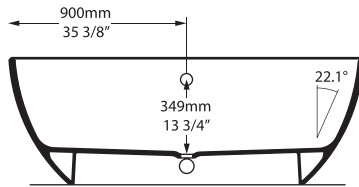

# Barcelona 3 Freestanding Bathtub

BA3-N-SW-NO / BA3-N-SW-OF / BA3M-N-SM-NO / BA3M-N-SM-OF

Top view

Front view

Side view

Section BB

Section AA

- 910 lbs
- 84 US gal
- 714 lbs
- 60½ US gal
- 209 lbs
- 0 US gal

BV-2,2\_0076

Recommended drains: K-36E-xx / K-70-xx / K-50-XX

Drain Void: Features a void space underneath the bathtub for drain plumbing.

**US Customers**

U.S.A.  
HOUSEOFROHL.COM  
1-800-777-9762

**Canadian Customers**