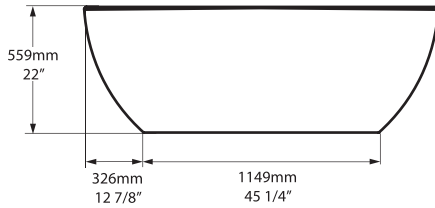

# Barcelona 3 Freestanding Bathtub

BA3-N-SW-NO / BA3-N-SW-OF / BA3M-N-SM-NO / BA3M-N-SM-OF

Top view

Front view

Side view

Section BB

Section AA

- 910 lbs
- 84 US gal
- 714 lbs
- 60½ US gal
- 209 lbs
- 0 US gal

BV-2,2\_0076

Recommended drains: K-36E-xx / K-70-xx / K-50-XX

Drain Void: Features a void space underneath the bathtub for drain plumbing.

**US Customers**

U.S.A.  
HOUSEOFROHL.COM  
1-800-777-9762

**Canadian Customers**