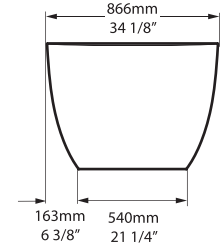

# Barcelona 3 Freestanding Bathtub

BA3-N-SW-NO / BA3-N-SW-OF / BA3M-N-SM-NO / BA3M-N-SM-OF

Top view

Front view

Side view

Section BB

Section AA

- 910 lbs
- 84 US gal
- 714 lbs
- 60½ US gal
- 209 lbs
- 0 US gal

BV-2,2\_0076

Recommended drains: K-36E-xx / K-70-xx / K-50-XX

Drain Void: Features a void space underneath the bathtub for drain plumbing.

**US Customers**

U.S.A.  
HOUSEOFROHL.COM  
1-800-777-9762

**Canadian Customers**