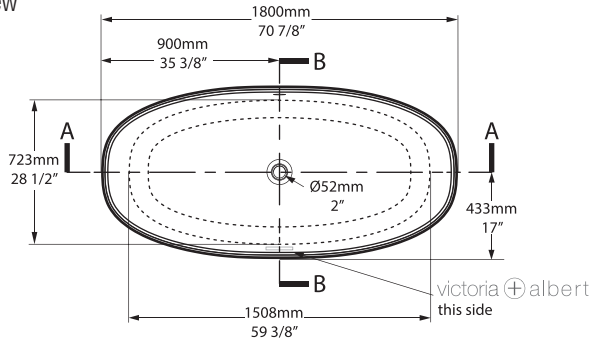

# Barcelona 3 Freestanding Bathtub

BA3-N-SW-NO / BA3-N-SW-OF / BA3M-N-SM-NO / BA3M-N-SM-OF

Top view

Front view

Side view

Section BB

Section AA

- 910 lbs
- 84 US gal
- 714 lbs
- 60½ US gal
- 209 lbs
- 0 US gal

BV-2,2\_0076

Recommended drains: K-36E-xx / K-70-xx / K-50-XX

Drain Void: Features a void space underneath the bathtub for drain plumbing.

**US Customers**

U.S.A.  
HOUSEOFROHL.COM  
1-800-777-9762

**Canadian Customers**