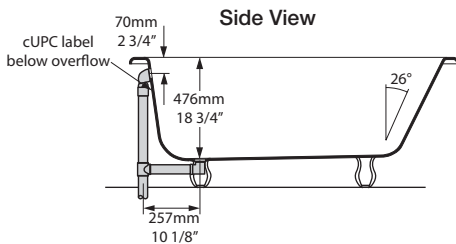

Section AA

Faucet holes can be drilled by installer
Les trous de robinetterie peuvent être percés par l'installateur
Pueden ser perforados por el instalador

FT-HAM-WH	FT-HAM-PC	FT-HAM-PB
FT-HAM-BN	FT-HAM-PN	FT-HAM-SW
WH White Metal	BN Brushed Nickel	
PC Polished Chrome	PN Polished Nickel	
PB Polished Brass	SW White VOLCANIC LIMESTONE™