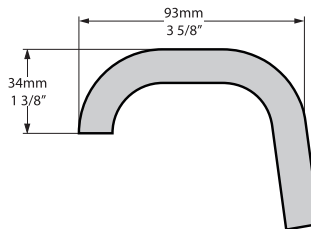

Wessex Freestanding Bathtub

WES-N-SW-OF+FT-HAM-XX

Section BB

Rim detail

Faucet holes can be drilled by installer
Les trous de robinetterie peuvent être percés par l'installateur
Pueden ser perforados por el instalador

FT-HAM-WH	FT-HAM-PC	FT-HAM-PB
FT-HAM-BN	FT-HAM-PN	FT-HAM-SW
WH White Metal	BN Brushed Nickel	
PC Polished Chrome	PN Polished Nickel	
PB Polished Brass	SW White VOLCANIC LIMESTONE™	

Recommended drain: K-50-xx

US Customers

U.S.A.
HOUSEOFROHL.COM
1-800-777-9762

QUEBEC / MARITIMES / WESTERN CANADA
QUÉBEC / MARITIMES / QUÉST CANADIEN
QUEBEC / MARITIMOS / CANADA OCCIDENTAL
HOUSEOFROHL.CA
1-866-473-8442

Canadian Customers

ONTARIO
HOUSEOFROHL.CA
1-800-287-5354