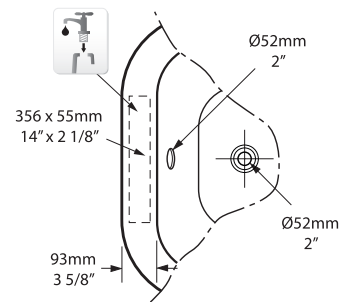

Wessex Freestanding Bathtub

WES-N-SW-OF+FT-HAM-XX

Section BB

Rim detail

Faucet holes can be drilled by installer
Les trous de robinetterie peuvent être percés par l'installateur
Pueden ser perforados por el instalador

FT-HAM-WH	FT-HAM-PC	FT-HAM-PB
FT-HAM-BN	FT-HAM-PN	FT-HAM-SW
WH White Metal	BN Brushed Nickel	
PC Polished Chrome	PN Polished Nickel	
PB Polished Brass	SW White VOLCANIC LIMESTONE™	

Recommended drain: K-50-xx

US Customers

U.S.A.
HOUSEOFROHL.COM
1-800-777-9762

QUEBEC / MARITIMES / WESTERN CANADA
QUÉBEC / MARITIMES / QUÉST CANADIEN
QUEBEC / MARITIMOS / CANADA OCCIDENTAL
HOUSEOFROHL.CA
1-866-473-8442

Canadian Customers

ONTARIO
HOUSEOFROHL.CA
1-800-287-5354