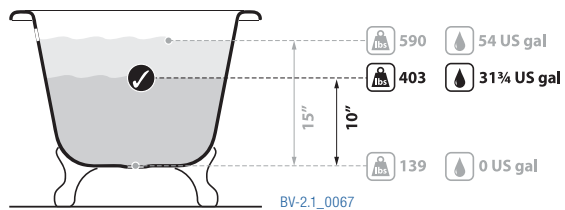

Recommended drain: K-50-xx

US Customers

U.S.A.
HOUSEOFROHL.COM
1-800-777-9762

QUEBEC / MARITIMES / WESTERN CANADA
QUÉBEC / MARITIMES / QUÉST CANADIEN
QUEBEC / MARITIMOS / CANADA OCCIDENTAL
HOUSEOFROHL.CA
1-866-473-8442

Canadian Customers

ONTARIO
HOUSEOFROHL.CA
1-800-287-5354