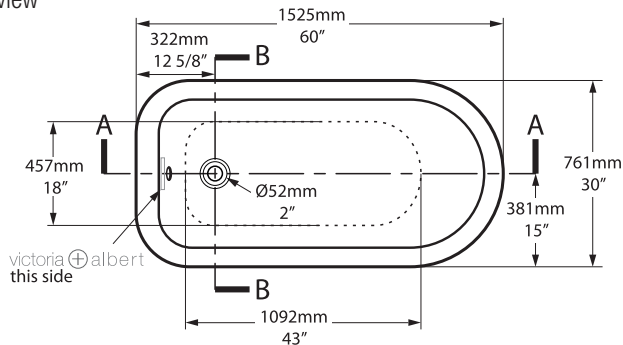

Wessex Freestanding Bathtub

WES-N-SW-OF+FT-HAM-XX

Top view