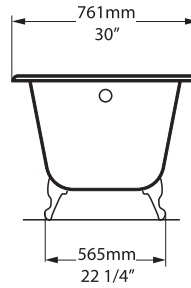

Wessex Freestanding Bathtub

WES-N-SW-OF+FT-HAM-XX

Front view

Section BB

Faucet holes can be drilled by installer
Les trous de robinetterie peuvent être percés par l'installateur
Pueden ser perforados por el instalador

FT-HAM-WH	FT-HAM-PC	FT-HAM-PB
FT-HAM-BN	FT-HAM-PN	FT-HAM-SW
WH White Metal	BN Brushed Nickel	
PC Polished Chrome	PN Polished Nickel	
PB Polished Brass	SW White VOLCANIC LIMESTONE™	

Recommended drain: K-50-xx

US Customers

U.S.A.
HOUSEOFROHL.COM
1-800-777-9762

QUEBEC / MARITIMES / WESTERN CANADA
QUÉBEC / MARITIMES / QUÉST CANADIEN
QUEBEC / MARITIMOS / CANADA OCCIDENTAL
HOUSEOFROHL.CA
1-866-473-8442

Canadian Customers

ONTARIO
HOUSEOFROHL.CA
1-800-287-5354