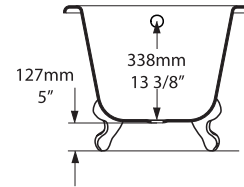

Shropshire Freestanding Slipper Bathtub

SHR-N-SW-OF+FT-SHR-XX

Section BB

Faucet holes can be drilled by installer
Les trous de robinetterie peuvent être percés par l'installateur
Pueden ser perforados por el instalador

WH White Metal   BN Brushed Nickel
PC Polished Chrome   PN Polished Nickel
PB Polished Brass   SW White VOLCANIC LIMESTONE™

Recommended drain: K-50-xx

US Customers

U.S.A.
HOUSEOFROHL.COM
1-800-777-9762

QUEBEC / MARITIMES / WESTERN CANADA
QUÉBEC / MARITIMES / QUÉST CANADIEN
QUEBEC / MARITIMOS / CANADA OCCIDENTAL
HOUSEOFROHL.CA
1-866-473-8442

Canadian Customers

ONTARIO
HOUSEOFROHL.CA
1-800-287-5354