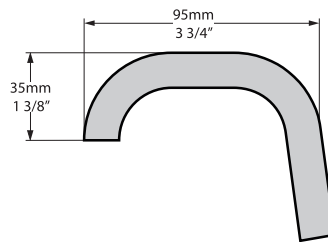

Shropshire Freestanding Slipper Bathtub

SHR-N-SW-OF+FT-SHR-XX

Section BB

Rim detail

Faucet holes can be drilled by installer
Les trous de robinetterie peuvent être percés par l'installateur
Pueden ser perforados por el instalador

WH White Metal   BN Brushed Nickel
PC Polished Chrome   PN Polished Nickel
PB Polished Brass   SW White VOLCANIC LIMESTONE™

Recommended drain: K-50-xx

US Customers

U.S.A.
HOUSEOFROHL.COM
1-800-777-9762

QUEBEC / MARITIMES / WESTERN CANADA
QUÉBEC / MARITIMES / QUÉST CANADIEN
QUEBEC / MARITIMOS / CANADA OCCIDENTAL
HOUSEOFROHL.CA
1-866-473-8442

Canadian Customers

ONTARIO
HOUSEOFROHL.CA
1-800-287-5354