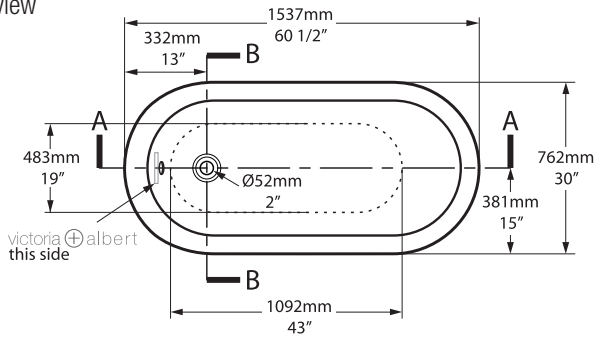

Shropshire Freestanding Slipper Bathtub

SHR-N-SW-OF+FT-SHR-XX

Top view