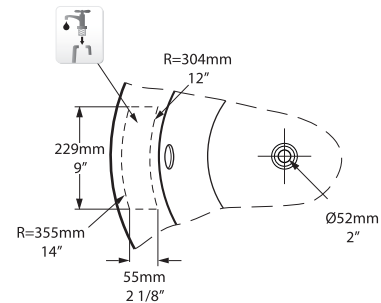

Shropshire Freestanding Slipper Bathtub

SHR-N-SW-OF+FT-SHR-XX

Section BB

Rim detail

Faucet holes can be drilled by installer
Les trous de robinetterie peuvent être percés par l'installateur
Pueden ser perforados por el instalador

WH White Metal   BN Brushed Nickel
PC Polished Chrome   PN Polished Nickel
PB Polished Brass   SW White VOLCANIC LIMESTONE™

Recommended drain: K-50-xx

US Customers

U.S.A.
HOUSEOFROHL.COM
1-800-777-9762

QUEBEC / MARITIMES / WESTERN CANADA
QUÉBEC / MARITIMES / QUÉST CANADIEN
QUEBEC / MARITIMOS / CANADA OCCIDENTAL
HOUSEOFROHL.CA
1-866-473-8442

Canadian Customers

ONTARIO
HOUSEOFROHL.CA
1-800-287-5354