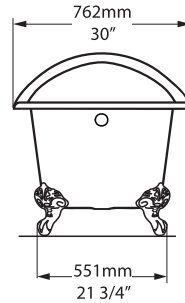

Shropshire Freestanding Slipper Bathtub

SHR-N-SW-OF+FT-SHR-XX

Front view

Section BB

Faucet holes can be drilled by installer
Les trous de robinetterie peuvent être percés par l'installateur
Pueden ser perforados por el instalador

WH White Metal   BN Brushed Nickel
PC Polished Chrome   PN Polished Nickel
PB Polished Brass   SW White VOLCANIC LIMESTONE™

Recommended drain: K-50-xx

US Customers

U.S.A.
HOUSEOFROHL.COM
1-800-777-9762

QUEBEC / MARITIMES / WESTERN CANADA
QUÉBEC / MARITIMES / QUÉST CANADIEN
QUEBEC / MARITIMOS / CANADA OCCIDENTAL
HOUSEOFROHL.CA
1-866-473-8442

Canadian Customers

ONTARIO
HOUSEOFROHL.CA
1-800-287-5354