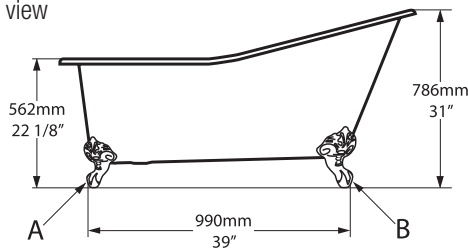

Section BB

Side view