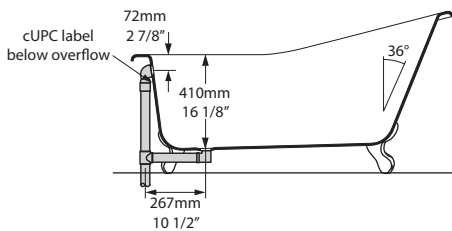

Section AA

Faucet holes can be drilled by installer
Les trous de robinetterie peuvent être percés par l'installateur
Pueden ser perforados por el instalador