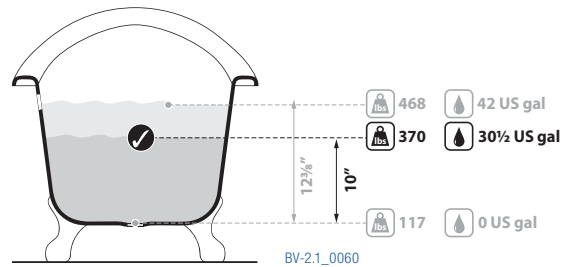

Recommended drain: K-50-xx

US Customers

U.S.A.
HOUSEOFROHL.COM
1-800-777-9762

QUEBEC / MARITIMES / WESTERN CANADA
QUÉBEC / MARITIMES / QUÉST CANADIEN
QUEBEC / MARITIMOS / CANADA OCCIDENTAL
HOUSEOFROHL.CA
1-866-473-8442

Canadian Customers

ONTARIO
HOUSEOFROHL.CA
1-800-287-5354