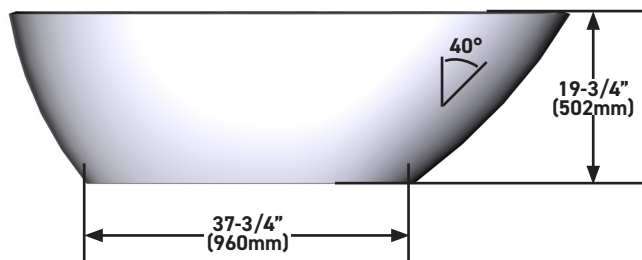

For warranty or additional information, contact:

US Customers

U.S.A.
houseofrohl.com/support
1-800-777-9762

QUEBEC / MARITIMES / WESTERN CANADA
QUÉBEC / MARITIMES / OUEST CANADIEN
QUEBEC / MARITIMOS / CANADA OCCIDENTAL
houseofrohl.ca/support
1-866-473-8442

Canadian Customers

ONTARIO
houseofrohl.ca/support
1-800-287-5354