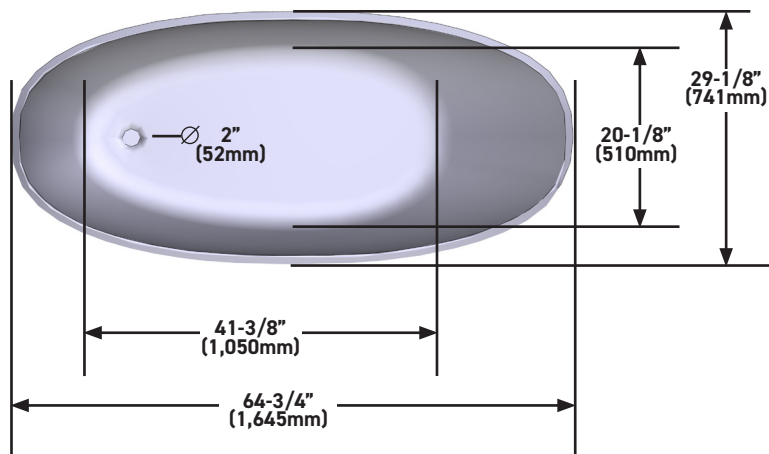

DESCRIPTION

- Fini très luisant facile à nettoyer
- La surface extérieure peut être peinte, recouverte d'un fini ou peinte au pochoir

TAILLE

- 65" (1,651mm) x 29" (737mm)

MATÉRIEL

- Fabriqué à partir de pierre calcaire volcanique blanche, naturellement brillante, offerte dans un fini luisant ou mat

L'ORIFICE D'ÉVACUATION

- 2"

LESTER

- 68.2kg

CAPACITÉ

- Niveau d'eau idéal : 34 gallons
- Capacité maximale : 63 1/2 gallons

TYPE D'INSTALLATION

- Autonome

ENSEMBLE DE VIDANGE

- Bonde requise (vendue séparément) Pour le modèle avec trop-plein, commander la pièce no K-50. Pour le modèle sans trop-plein, commander la pièce no K-40E.

CERTIFICATIONS

- Ces produits sont conformes aux exigences du (des) code(s) suivant(s) : Uniform Plumbing Code (UPC^{MD}) et Code national de la plomberie du Canada
- Produit(s) certifié(s) en fonction de la (des) norme(s) suivante(s) : CSA B45.5-17 / IAPMO Z124/2017

GARANTIE

- La plupart des produits ou pièces comprend des «garanties limitées» contre les défauts de fabrication. Pour les clients des États-Unis : veuillez consulter houseofrohl.com/support; Pour les clients du Canada : veuillez consulter houseofrohl.ca/support pour connaître les conditions complètes de la garantie des produits et finis.

**Baignoire autonome Mozzano
65 po x 29 po**

MODÈLES MOZ-N-SW-OF (Trop-plein)
MOZ-N-SW-NO (Aucune ouverture de trop-plein)