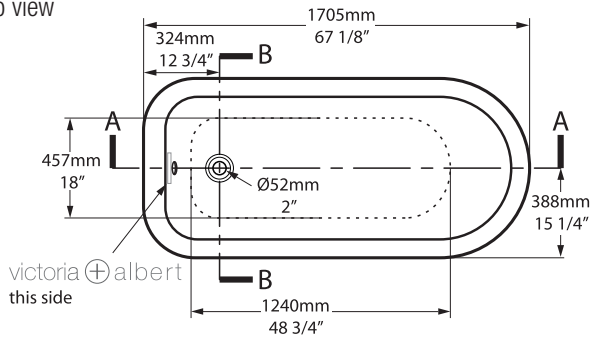

Hampshire Freestanding Bathtub

HAM-N-SW-OF + FT-HAM-XX

Top view