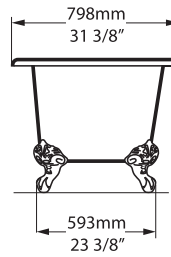

Cheshire Freestanding Bathtub

CHE-N-SW-OF + FT-CHE-XX

Front view

Section BB

Faucet holes can be drilled by installer
Les trous de robinetterie peuvent être percés par l'installateur
Pueden ser perforados por el instalador

Feet are supplied in the same colour as bath as standard.

WH White Metal   BN Brushed Nickel
PC Polished Chrome   PN Polished Nickel
PB Polished Brass   SW White VOLCANIC LIMESTONE™

BV-2.1_0033

Recommended drain: K-50-XX

US Customers

U.S.A.
HOUSEOFROHL.COM
1-800-777-9762

QUEBEC / MARITIMES / WESTERN CANADA
QUÉBEC / MARITIMES / QUÉBEC / MARITIMOS / CANADA OCCIDENTAL
HOUSEOFROHL.CA
1-866-473-8442

Canadian Customers

ONTARIO
HOUSEOFROHL.CA
1-800-287-5354