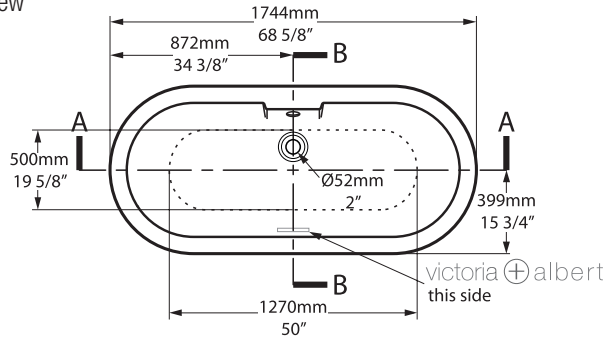

Cheshire Freestanding Bathtub

CHE-N-SW-OF + FT-CHE-XX

Top view

Section BB