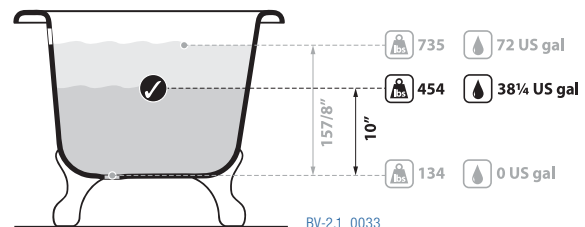

BV-2.1_0033

Recommended drain: K-50-XX

US Customers

U.S.A.
HOUSEOFROHL.COM
1-800-777-9762

QUEBEC / MARITIMES / WESTERN CANADA
QUÉBEC / MARITIMES / QUÉBEC / MARITIMOS / CANADA OCCIDENTAL
HOUSEOFROHL.CA
1-866-473-8442

Canadian Customers

ONTARIO
HOUSEOFROHL.CA
1-800-287-5354