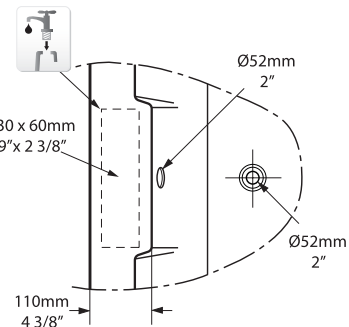

Cheshire Freestanding Bathtub

CHE-N-SW-OF + FT-CHE-XX

Section BB

Rim detail

Faucet holes can be drilled by installer
Les trous de robinetterie peuvent être percés par l'installateur
Pueden ser perforados por el instalador

Feet are supplied in the same colour as bath as standard.

WH White Metal   BN Brushed Nickel
PC Polished Chrome   PN Polished Nickel
PB Polished Brass   SW White VOLCANIC LIMESTONE™

BV-2.1_0033

Recommended drain: K-50-XX

US Customers

U.S.A.
HOUSEOFROHL.COM
1-800-777-9762

QUEBEC / MARITIMES / WESTERN CANADA
QUÉBEC / MARITIMES / QUÉBEC / MARITIMOS / CANADA OCCIDENTAL
HOUSEOFROHL.CA
1-866-473-8442

Canadian Customers

ONTARIO
HOUSEOFROHL.CA
1-800-287-5354