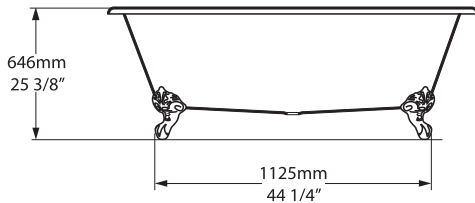

Cheshire Freestanding Bathtub

CHE-N-SW-OF + FT-CHE-XX

Section BB

Side view

Faucet holes can be drilled by installer
Les trous de robinetterie peuvent être percés par l'installateur
Pueden ser perforados por el instalador

Feet are supplied in the same colour as bath as standard.

WH White Metal   BN Brushed Nickel
PC Polished Chrome   PN Polished Nickel
PB Polished Brass   SW White VOLCANIC LIMESTONE™

BV-2.1_0033

Recommended drain: K-50-XX

US Customers

U.S.A.
HOUSEOFROHL.COM
1-800-777-9762

QUEBEC / MARITIMES / WESTERN CANADA
QUÉBEC / MARITIMES / QUÉBEC / MARITIMOS / CANADA OCCIDENTAL
HOUSEOFROHL.CA
1-866-473-8442

Canadian Customers

ONTARIO
HOUSEOFROHL.CA
1-800-287-5354