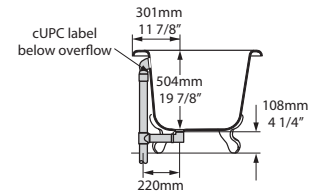

Cheshire Freestanding Bathtub

CHE-N-SW-OF + FT-CHE-XX

Section BB

Faucet holes can be drilled by installer
Les trous de robinetterie peuvent être percés par l'installateur
Pueden ser perforados por el instalador

Feet are supplied in the same colour as bath as standard.

WH White Metal   BN Brushed Nickel
PC Polished Chrome   PN Polished Nickel
PB Polished Brass   SW White VOLCANIC LIMESTONE™

BV-2.1_0033

Recommended drain: K-50-XX

US Customers

U.S.A.
HOUSEOFROHL.COM
1-800-777-9762

QUEBEC / MARITIMES / WESTERN CANADA
QUÉBEC / MARITIMES / QUÉBEC / MARITIMOS / CANADA OCCIDENTAL
HOUSEOFROHL.CA
1-866-473-8442

Canadian Customers

ONTARIO
HOUSEOFROHL.CA
1-800-287-5354