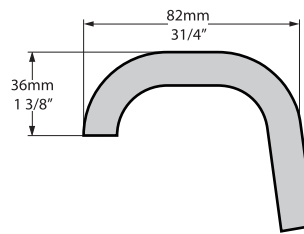

Cheshire Freestanding Bathtub

CHE-N-SW-OF + FT-CHE-XX

Section BB

Rim detail

Faucet holes can be drilled by installer
Les trous de robinetterie peuvent être percés par l'installateur
Pueden ser perforados por el instalador

Feet are supplied in the same colour as bath as standard.

WH White Metal   BN Brushed Nickel
PC Polished Chrome   PN Polished Nickel
PB Polished Brass   SW White VOLCANIC LIMESTONE™

BV-2.1_0033

Recommended drain: K-50-XX

US Customers

U.S.A.
HOUSEOFROHL.COM
1-800-777-9762

QUEBEC / MARITIMES / WESTERN CANADA
QUÉBEC / MARITIMES / QUÉBEC / MARITIMOS / CANADA OCCIDENTAL
HOUSEOFROHL.CA
1-866-473-8442

Canadian Customers

ONTARIO
HOUSEOFROHL.CA
1-800-287-5354