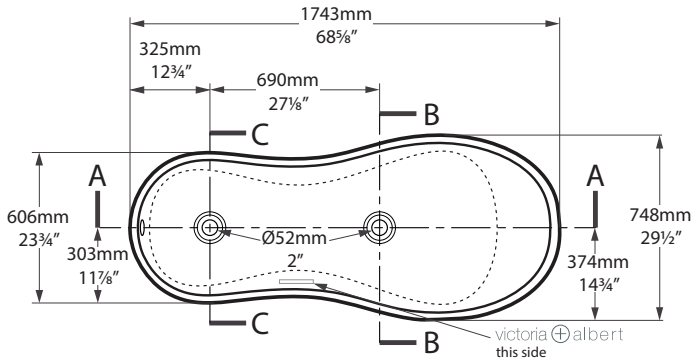

Tubo faucet

Cabrits

CAB-N-xx-OF

Top view

Front view

Side view

Section BB

Section CC