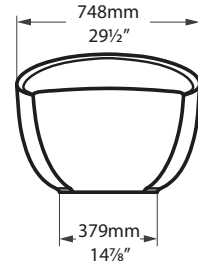

Tubo faucet

Cabrits

CAB-N-xx-OF

Top view

Front view

Side view

Section BB

Section CC

Section AA

*All measurements subject to +/-5% tolerance

.dwg | .dxf | .skp www.vandabaths.com

Massachusetts Code: File No. P3-0711-666
cUPC listing by IAPMO: File No. 6574

VA/1181/04/Feb/2017