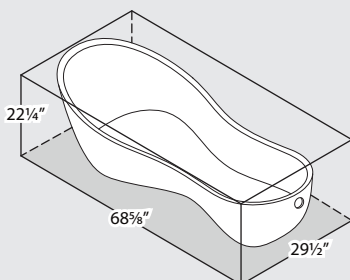

Tubo faucet

Cabrits

CAB-N-xx-OF

Top view

Front view

Side view

Section BB

Section CC

Section AA

*All measurements subject to +/-5% tolerance

.dwg | .dxf | .skp www.vandabaths.com

Massachusetts Code: File No. P3-0711-666
cUPC listing by IAPMO: File No. 6574

VA/1181/04/Feb/2017