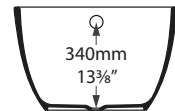

Tubo faucet

Cabrits

CAB-N-xx-OF

Top view

Front view

Side view

Section BB

Section CC