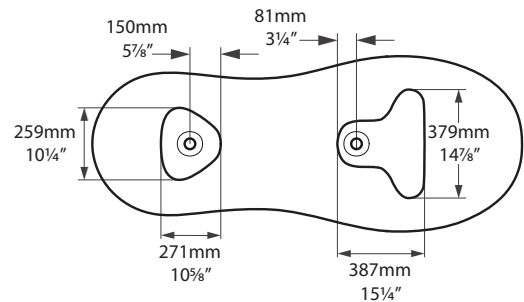

Section BB

Section CC

Section AA

*All measurements subject to +/-5% tolerance