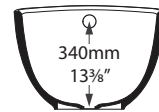

Tubo faucet

Cabrits

CAB-N-xx-OF

Top view

Front view

Side view

Section BB

Section CC

Section AA

*All measurements subject to +/-5% tolerance

.dwg | .dxf | .skp www.vandabaths.com

Massachusetts Code: File No. P3-0711-666
cUPC listing by IAPMO: File No. 6574

VA/1181/04/Feb/2017