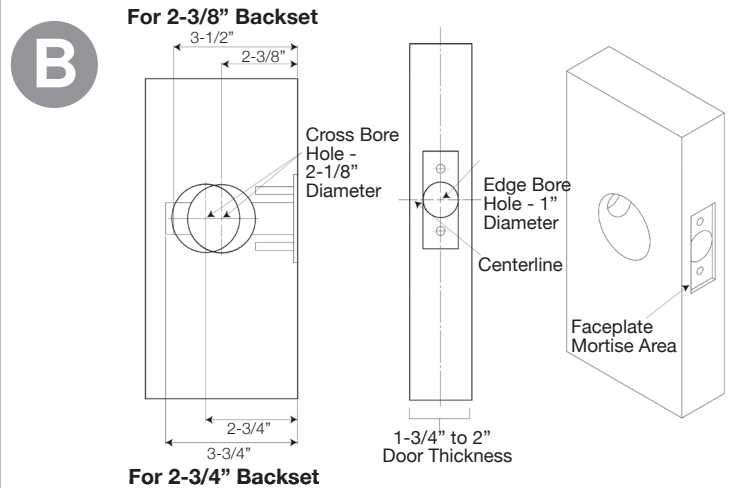

NOTE: Deadbolts fit doors 1-3/4" to 2" thick. For thicker doors, please contact Customer Support.

VIAGGIO®

For assistance call
 1-800-522-7336
 Monday-Friday
 7am-5pm MT
 or visit www.ViaggioHardware.com

NOTE: Deadbolts fit doors 1-3/4" to 2" thick. For thicker doors, please contact Customer Support.

SINGLE CYLINDER DEADBOLT EXPLODED PARTS DRAWING

Part #	Part Description
1	Latch
2	Latch Faceplate
3	Latch & Strike Wood Screws (4)
4	Cylinder Body
4A	Tailpiece
5A	Spin Ring
5B	Outside Escutcheon
6	Deadbolt Adapter Plate
7	2-3/8" Machine Screws (2)
8	Thumbturn Assembly
9	5/8" Thumbturn Machine Screws (2)
10	Dust Box
11	Door Frame Reinforcer
12	3" Reinforcer Wood Screws (2)
13	Strike Plate