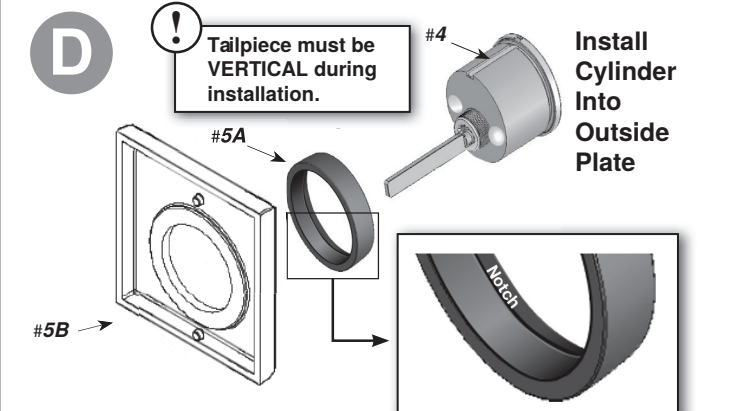

NOTE: Deadbolts fit doors 1-3/4" to 2" thick. For thicker doors, please contact Customer Support.

VIAGGIO®

For assistance call
 1-800-522-7336
 Monday-Friday
 7am-5pm MT
 or visit www.ViaggioHardware.com

NOTE: Deadbolts fit doors 1-3/4" to 2" thick. For thicker doors, please contact Customer Support.

SINGLE CYLINDER DEADBOLT EXPLODED PARTS DRAWING

Part #	Part Description
1	Latch
2	Latch Faceplate
3	Latch & Strike Wood Screws (4)
4	Cylinder Body
4A	Tailpiece
5A	Spin Ring
5B	Outside Escutcheon
6	Deadbolt Adapter Plate
7	2-3/8" Machine Screws (2)
8	Thumbturn Assembly
9	5/8" Thumbturn Machine Screws (2)
10	Dust Box
11	Door Frame Reinforcer
12	3" Reinforcer Wood Screws (2)
13	Strike Plate