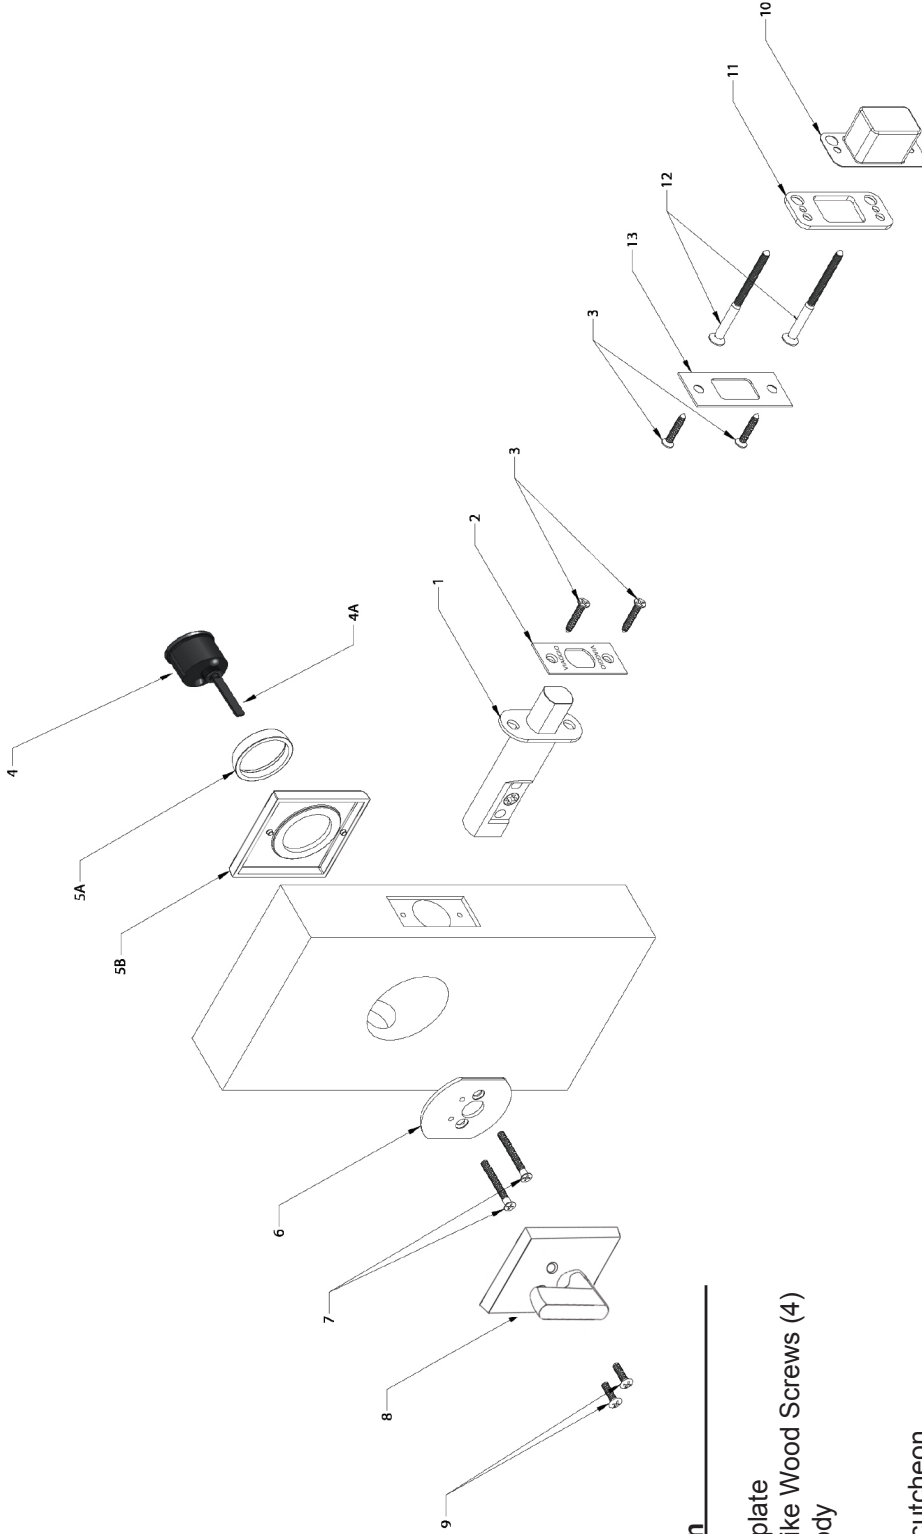

NOTE: Deadbolts fit doors 1-3/4" to 2" thick. For thicker doors, please contact Customer Support.

VIAGGIO®

For assistance call
 1-800-522-7336
 Monday-Friday
 7am-5pm MT
 or visit www.ViaggioHardware.com

NOTE: Deadbolts fit doors 1-3/4" to 2" thick. For thicker doors, please contact Customer Support.

SINGLE CYLINDER DEADBOLT EXPLODED PARTS DRAWING

Part #	Part Description
1	Latch
2	Latch Faceplate
3	Latch & Strike Wood Screws (4)
4	Cylinder Body
4A	Tailpiece
5A	Spin Ring
5B	Outside Escutcheon
6	Deadbolt Adapter Plate
7	2-3/8" Machine Screws (2)
8	Thumbturn Assembly
9	5/8" Thumbturn Machine Screws (2)
10	Dust Box
11	Door Frame Reinforcer
12	3" Reinforcer Wood Screws (2)
13	Strike Plate