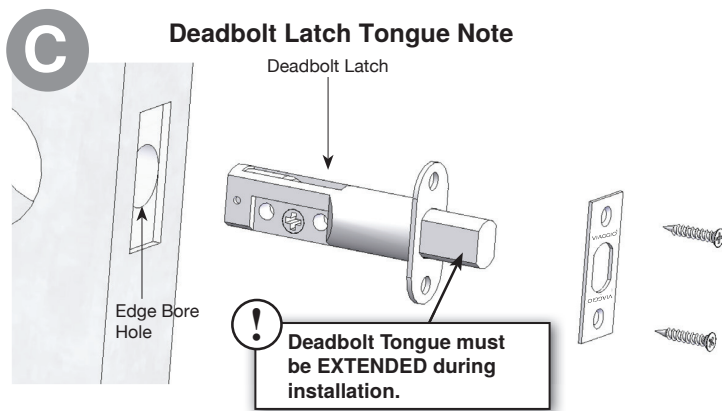

NOTE: Deadbolts fit doors 1-3/4" to 2" thick. For thicker doors, please contact Customer Support.

VIAGGIO®

For assistance call
 1-800-522-7336
 Monday-Friday
 7am-5pm MT
 or visit www.ViaggioHardware.com

NOTE: Deadbolts fit doors 1-3/4" to 2" thick. For thicker doors, please contact Customer Support.

SINGLE CYLINDER DEADBOLT EXPLODED PARTS DRAWING

Part #	Part Description
1	Latch
2	Latch Faceplate
3	Latch & Strike Wood Screws (4)
4	Cylinder Body
4A	Tailpiece
5A	Spin Ring
5B	Outside Escutcheon
6	Deadbolt Adapter Plate
7	2-3/8" Machine Screws (2)
8	Thumbturn Assembly
9	5/8" Thumbturn Machine Screws (2)
10	Dust Box
11	Door Frame Reinforcer
12	3" Reinforcer Wood Screws (2)
13	Strike Plate