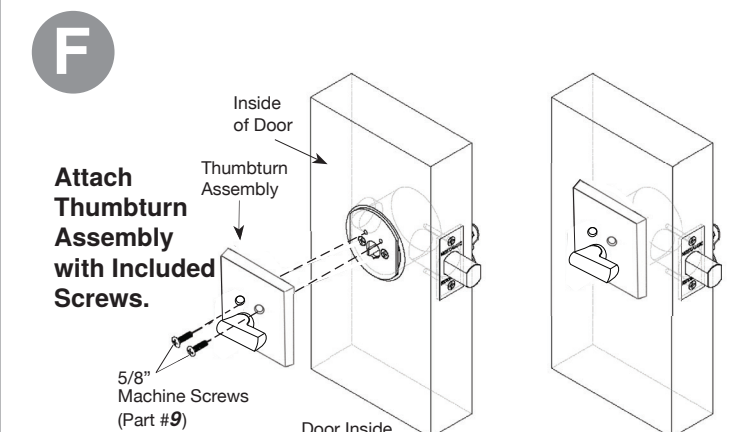

NOTE: Deadbolts fit doors 1-3/4" to 2" thick. For thicker doors, please contact Customer Support.

VIAGGIO®

For assistance call
 1-800-522-7336
 Monday-Friday
 7am-5pm MT
 or visit www.ViaggioHardware.com

NOTE: Deadbolts fit doors 1-3/4" to 2" thick. For thicker doors, please contact Customer Support.

SINGLE CYLINDER DEADBOLT EXPLODED PARTS DRAWING

Part #	Part Description
1	Latch
2	Latch Faceplate
3	Latch & Strike Wood Screws (4)
4	Cylinder Body
4A	Tailpiece
5A	Spin Ring
5B	Outside Escutcheon
6	Deadbolt Adapter Plate
7	2-3/8" Machine Screws (2)
8	Thumbturn Assembly
9	5/8" Thumbturn Machine Screws (2)
10	Dust Box
11	Door Frame Reinforcer
12	3" Reinforcer Wood Screws (2)
13	Strike Plate