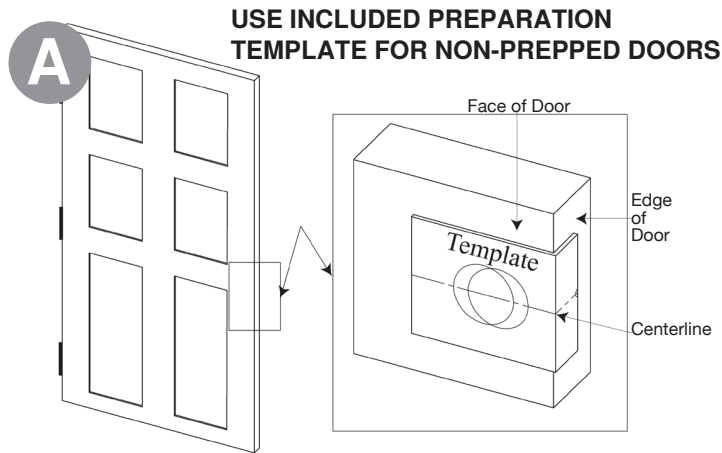

NOTE: Deadbolts fit doors 1-3/4" to 2" thick. For thicker doors, please contact Customer Support.

VIAGGIO®

For assistance call
 1-800-522-7336
 Monday-Friday
 7am-5pm MT
 or visit www.ViaggioHardware.com

NOTE: Deadbolts fit doors 1-3/4" to 2" thick. For thicker doors, please contact Customer Support.

SINGLE CYLINDER DEADBOLT EXPLODED PARTS DRAWING

Part #	Part Description
1	Latch
2	Latch Faceplate
3	Latch & Strike Wood Screws (4)
4	Cylinder Body
4A	Tailpiece
5A	Spin Ring
5B	Outside Escutcheon
6	Deadbolt Adapter Plate
7	2-3/8" Machine Screws (2)
8	Thumbturn Assembly
9	5/8" Thumbturn Machine Screws (2)
10	Dust Box
11	Door Frame Reinforcer
12	3" Reinforcer Wood Screws (2)
13	Strike Plate