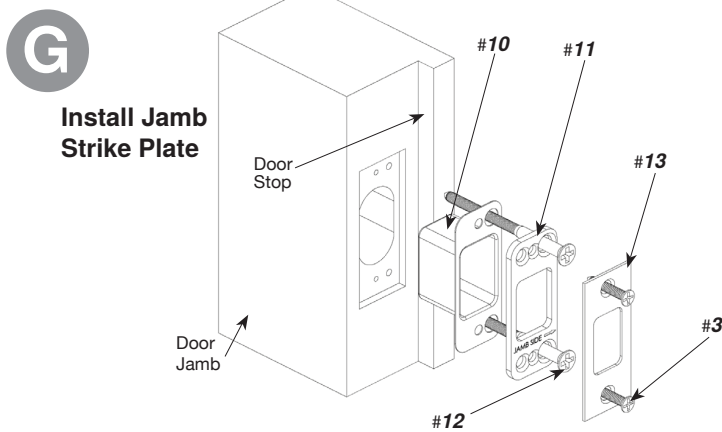

NOTE: Deadbolts fit doors 1-3/4" to 2" thick. For thicker doors, please contact Customer Support.

VIAGGIO®

For assistance call
 1-800-522-7336
 Monday-Friday
 7am-5pm MT
 or visit www.ViaggioHardware.com

NOTE: Deadbolts fit doors 1-3/4" to 2" thick. For thicker doors, please contact Customer Support.

SINGLE CYLINDER DEADBOLT EXPLODED PARTS DRAWING

Part #	Part Description
1	Latch
2	Latch Faceplate
3	Latch & Strike Wood Screws (4)
4	Cylinder Body
4A	Tailpiece
5A	Spin Ring
5B	Outside Escutcheon
6	Deadbolt Adapter Plate
7	2-3/8" Machine Screws (2)
8	Thumbturn Assembly
9	5/8" Thumbturn Machine Screws (2)
10	Dust Box
11	Door Frame Reinforcer
12	3" Reinforcer Wood Screws (2)
13	Strike Plate