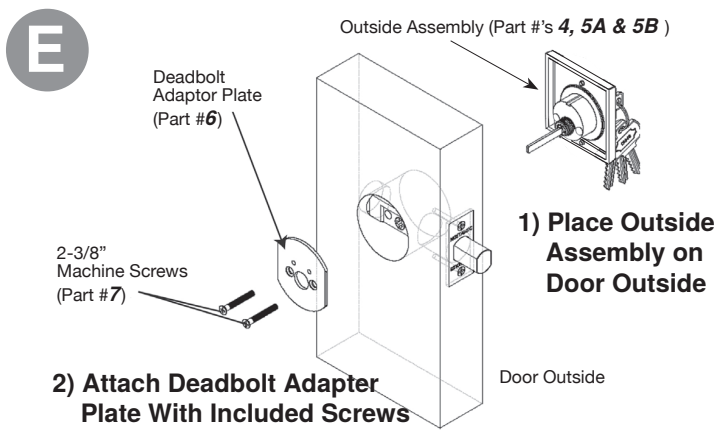

NOTE: Deadbolts fit doors 1-3/4" to 2" thick. For thicker doors, please contact Customer Support.

VIAGGIO®

For assistance call
 1-800-522-7336
 Monday-Friday
 7am-5pm MT
 or visit www.ViaggioHardware.com

NOTE: Deadbolts fit doors 1-3/4" to 2" thick. For thicker doors, please contact Customer Support.

SINGLE CYLINDER DEADBOLT EXPLODED PARTS DRAWING

Part #	Part Description
1	Latch
2	Latch Faceplate
3	Latch & Strike Wood Screws (4)
4	Cylinder Body
4A	Tailpiece
5A	Spin Ring
5B	Outside Escutcheon
6	Deadbolt Adapter Plate
7	2-3/8" Machine Screws (2)
8	Thumbturn Assembly
9	5/8" Thumbturn Machine Screws (2)
10	Dust Box
11	Door Frame Reinforcer
12	3" Reinforcer Wood Screws (2)
13	Strike Plate