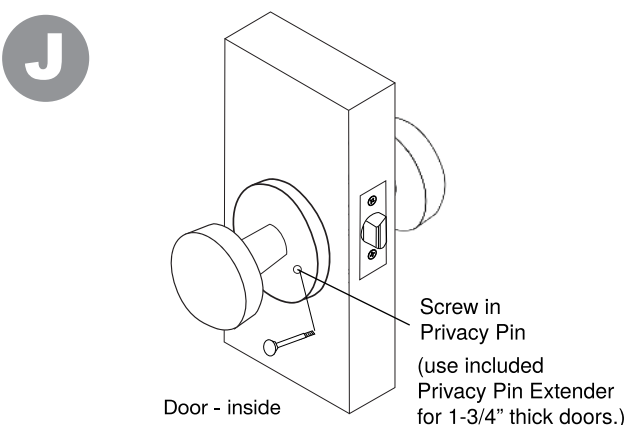

NOTE: Passage and privacies fit doors 1-3/8" to 1-3/4" thick.

VIAGGIO®

For assistance call 1(800)522-7336
Monday - Friday
7am-5pm MT
or visit

www.ViaggioHardware.com/support

SINGLE CYLINDER PASSAGE AND PRIVACY ROSETTE EXPLODED PARTS DRAWING