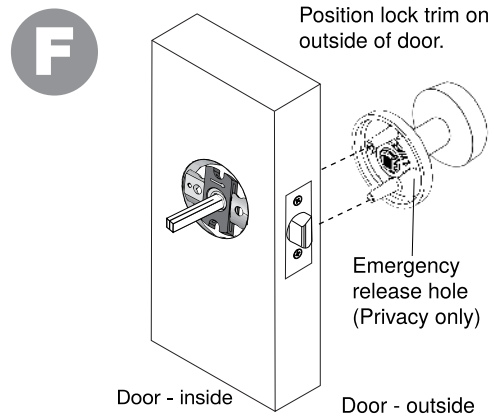

NOTE: Passage and privacies fit doors 1-3/8" to 1-3/4" thick.

VIAGGIO®

For assistance call 1(800)522-7336
Monday - Friday
7am-5pm MT
or visit

www.ViaggioHardware.com/support

SINGLE CYLINDER PASSAGE AND PRIVACY ROSETTE EXPLODED PARTS DRAWING