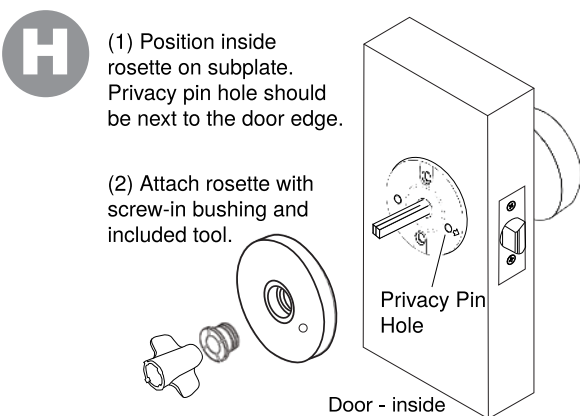

NOTE: Passage and privacies fit doors 1-3/8" to 1-3/4" thick.

VIAGGIO®

For assistance call 1(800)522-7336
Monday - Friday
7am-5pm MT
or visit

www.ViaggioHardware.com/support

SINGLE CYLINDER PASSAGE AND PRIVACY ROSETTE EXPLODED PARTS DRAWING