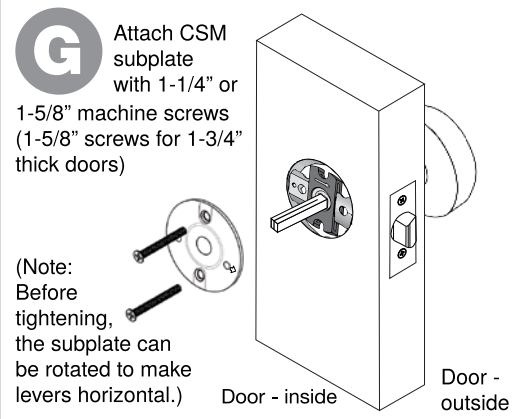

NOTE: Passage and privacies fit doors 1-3/8" to 1-3/4" thick.

VIAGGIO®

For assistance call 1(800)522-7336
Monday - Friday
7am-5pm MT
or visit

www.ViaggioHardware.com/support

SINGLE CYLINDER PASSAGE AND PRIVACY ROSETTE EXPLODED PARTS DRAWING