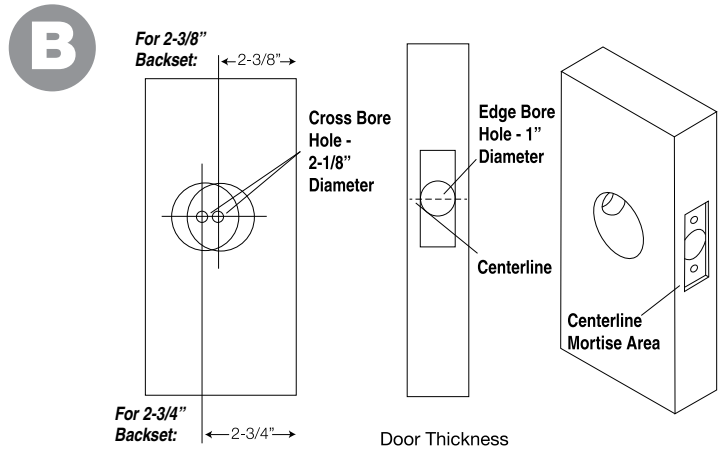

NOTE: Passage and privacies fit doors 1-3/8" to 1-3/4" thick.

VIAGGIO®

For assistance call 1(800)522-7336
Monday - Friday
7am-5pm MT
or visit

www.ViaggioHardware.com/support

SINGLE CYLINDER PASSAGE AND PRIVACY ROSETTE EXPLODED PARTS DRAWING