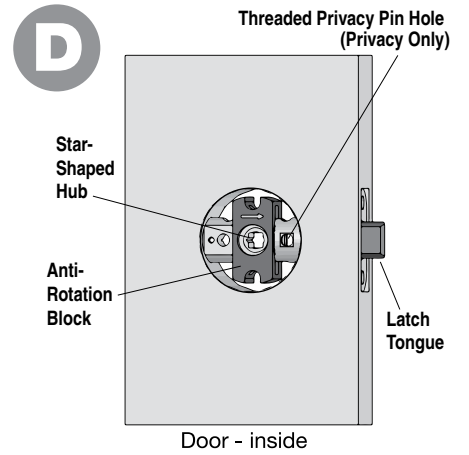

NOTE: Passage and privacies fit doors 1-3/8" to 1-3/4" thick.

VIAGGIO®

For assistance call 1(800)522-7336
Monday - Friday
7am-5pm MT
or visit

www.ViaggioHardware.com/support

SINGLE CYLINDER PASSAGE AND PRIVACY ROSETTE EXPLODED PARTS DRAWING