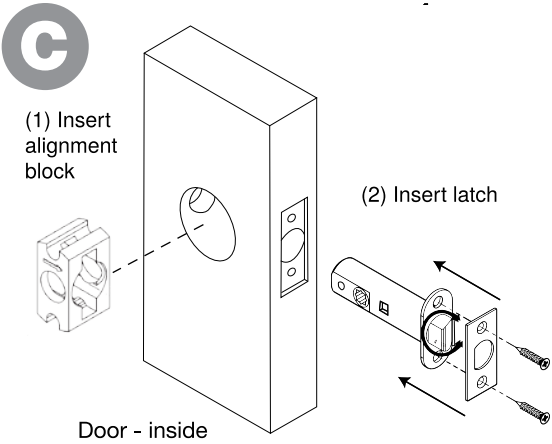

NOTE: Passage and privacies fit doors 1-3/8" to 1-3/4" thick.

VIAGGIO®

For assistance call 1(800)522-7336
Monday - Friday
7am-5pm MT
or visit

www.ViaggioHardware.com/support

SINGLE CYLINDER PASSAGE AND PRIVACY ROSETTE EXPLODED PARTS DRAWING