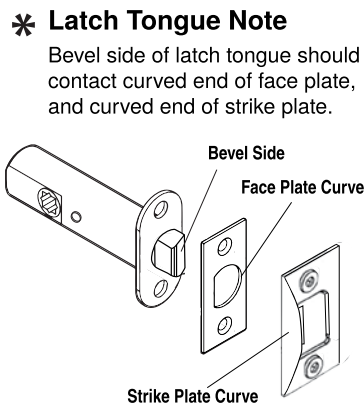

NOTE: Passage and privacies fit doors 1-3/8" to 1-3/4" thick.

VIAGGIO®

For assistance call 1(800)522-7336
Monday - Friday
7am-5pm MT
or visit

www.ViaggioHardware.com/support

SINGLE CYLINDER PASSAGE AND PRIVACY ROSETTE EXPLODED PARTS DRAWING