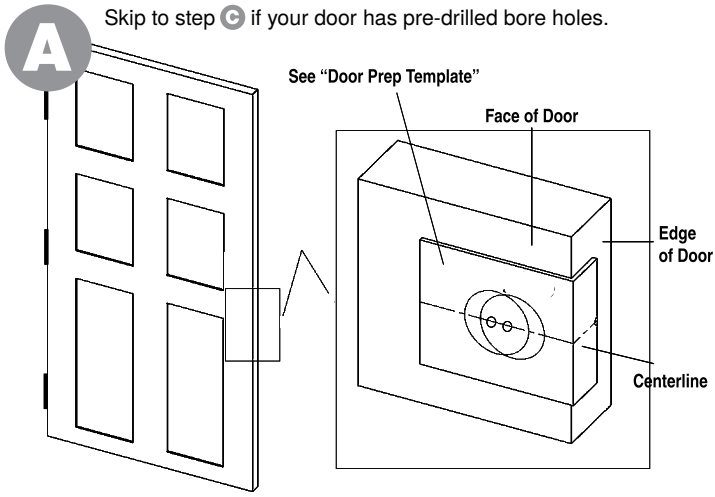

NOTE: Passage and privacies fit doors 1-3/8" to 1-3/4" thick.

VIAGGIO®

For assistance call 1(800)522-7336
Monday - Friday
7am-5pm MT
or visit

www.ViaggioHardware.com/support

SINGLE CYLINDER PASSAGE AND PRIVACY ROSETTE EXPLODED PARTS DRAWING