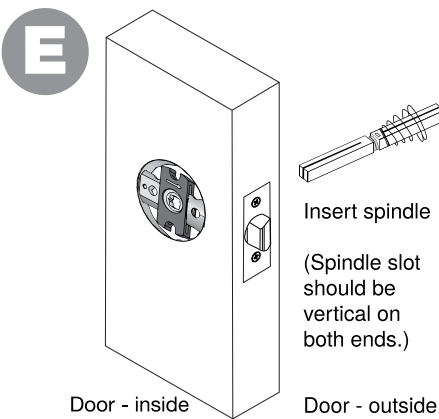

NOTE: Passage and privacies fit doors 1-3/8" to 1-3/4" thick.

VIAGGIO®

For assistance call 1(800)522-7336
Monday - Friday
7am-5pm MT
or visit

www.ViaggioHardware.com/support

SINGLE CYLINDER PASSAGE AND PRIVACY ROSETTE EXPLODED PARTS DRAWING