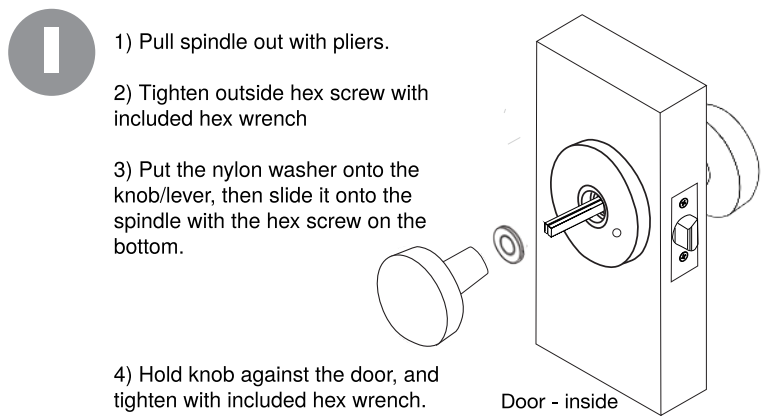

NOTE: Passage and privacies fit doors 1-3/8" to 1-3/4" thick.

VIAGGIO®

For assistance call 1(800)522-7336
Monday - Friday
7am-5pm MT
or visit

www.ViaggioHardware.com/support

SINGLE CYLINDER PASSAGE AND PRIVACY ROSETTE EXPLODED PARTS DRAWING