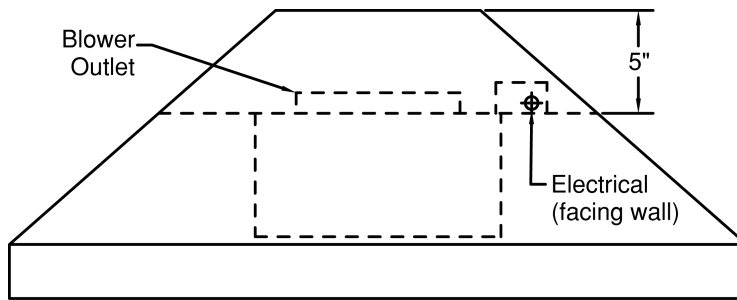

PDAH14-K48

Halogen lights. This model is not available with heat lamps. Shown with ARS duct cover (sold separately). ARS duct covers are available in 8' 9' ceiling sizes.

Dimensional Information

Width	48.0
Depth	21.0
Height	14.0
CFM @ 0.0" SP	n/a
Sones	n/a
Amps	3.7
# Lights	3.0

Connection Diagram

(Top View)

(Front View)

Recommended Mounting Height*

*Exceeding recommended mounting height may compromise performance.

Electrical/Mechanical Specifications For Blower Unit

Model	Volts	Amps*	Hz	RPM	CFM SP@0.0"	Equivalent CFM	CFM SP@0.1"	CFM SP@0.2"	CFM SP@0.3"	Minimum Round Duct Size	Sones#
K250 (ARS)	115.0	2.2	60.0	1550.0	n/a	n/a	n/a	n/a	n/a	n/a	n/a