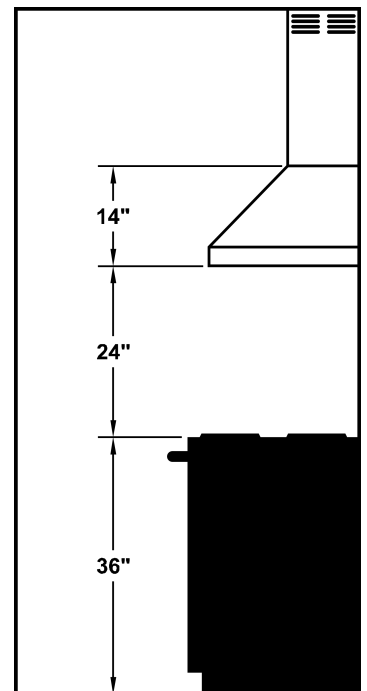

PDAH14-K48

Halogen lights. This model is not available with heat lamps. Shown with ARS duct cover (sold separately). ARS duct covers are available in 8' 9' ceiling sizes.

Dimensional Information

Width	48.0
Depth	21.0
Height	14.0
CFM @ 0.0" SP	n/a
Sones	n/a
Amps	3.7
# Lights	3.0

Connection Diagram

(Top View)

(Front View)

Recommended Mounting Height*

*Exceeding recommended mounting height may compromise performance.

Electrical/Mechanical Specifications For Blower Unit

Model	Volts	Amps*	Hz	RPM	CFM SP@0.0"	Equivalent CFM	CFM SP@0.1"	CFM SP@0.2"	CFM SP@0.3"	Minimum Round Duct Size	Sones#
K250 (ARS)	115.0	2.2	60.0	1550.0	n/a	n/a	n/a	n/a	n/a	n/a	n/a