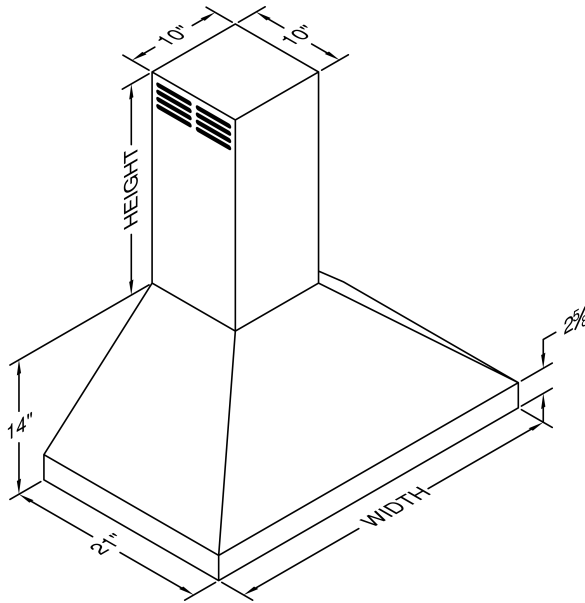

PDAH14-K48

Halogen lights. This model is not available with heat lamps. Shown with ARS duct cover (sold separately). ARS duct covers are available in 8' 9' ceiling sizes.

Dimensional Information

Width	48.0
Depth	21.0
Height	14.0
CFM @ 0.0" SP	n/a
Sones	n/a
Amps	3.7
# Lights	3.0

Connection Diagram

(Top View)

(Front View)

Recommended Mounting Height*

*Exceeding recommended mounting height may compromise performance.

Electrical/Mechanical Specifications For Blower Unit

Model	Volts	Amps*	Hz	RPM	CFM SP@0.0"	Equivalent CFM	CFM SP@0.1"	CFM SP@0.2"	CFM SP@0.3"	Minimum Round Duct Size	Sones#
K250 (ARS)	115.0	2.2	60.0	1550.0	n/a	n/a	n/a	n/a	n/a	n/a	n/a