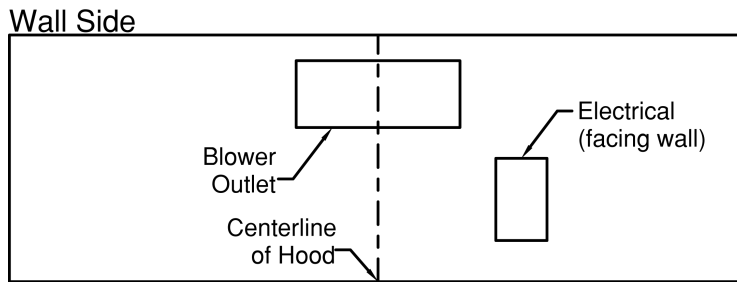

Connection Diagram