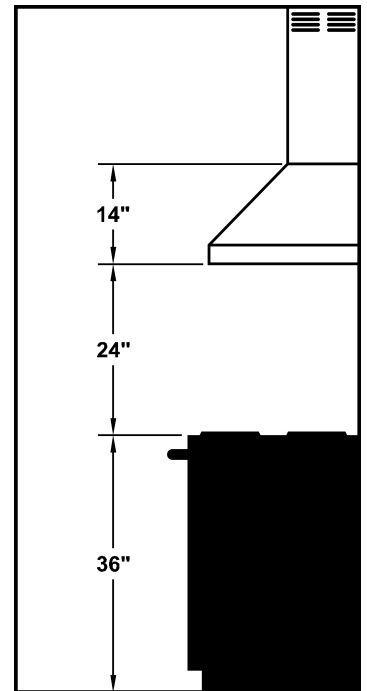

PDAH14-K36

Halogen lights. This model is not available with heat lamps. Shown with ARS duct cover (sold separately). ARS duct covers are available in 8' 9' ceiling sizes.

Dimensional Information

| | |
|---------------|------|
| Width | 36.0 |
| Depth | 21.0 |
| Height | 14.0 |
| CFM @ 0.0" SP | n/a |
| Sones | n/a |
| Amps | 3.2 |
| # Lights | 2.0 |

Connection Diagram

(Top View)

(Front View)

Recommended Mounting Height*

*Exceeding recommended mounting height may compromise performance.

Electrical/Mechanical Specifications For Blower Unit

| Model | Volts | Amps* | Hz | RPM | CFM SP@0.0" | Equivalent CFM | CFM SP@0.1" | CFM SP@0.2" | CFM SP@0.3" | Minimum Round Duct Size | Sones# |
|------------|-------|-------|------|--------|-------------|----------------|-------------|-------------|-------------|-------------------------|--------|
| K250 (ARS) | 115.0 | 2.2 | 60.0 | 1550.0 | n/a | n/a | n/a | n/a | n/a | n/a | n/a |