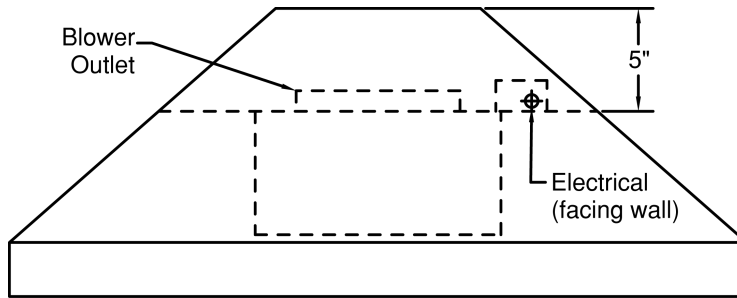

PDAH14-K36

Halogen lights. This model is not available with heat lamps. Shown with ARS duct cover (sold separately). ARS duct covers are available in 8' 9' ceiling sizes.

Dimensional Information

| | |
|---------------|------|
| Width | 36.0 |
| Depth | 21.0 |
| Height | 14.0 |
| CFM @ 0.0" SP | n/a |
| Sones | n/a |
| Amps | 3.2 |
| # Lights | 2.0 |

Connection Diagram

(Top View)

(Front View)

Recommended Mounting Height*

*Exceeding recommended mounting height may compromise performance.

Electrical/Mechanical Specifications For Blower Unit

| Model | Volts | Amps* | Hz | RPM | CFM SP@0.0" | Equivalent CFM | CFM SP@0.1" | CFM SP@0.2" | CFM SP@0.3" | Minimum Round Duct Size | Sones# |
|------------|-------|-------|------|--------|-------------|----------------|-------------|-------------|-------------|-------------------------|--------|
| K250 (ARS) | 115.0 | 2.2 | 60.0 | 1550.0 | n/a | n/a | n/a | n/a | n/a | n/a | n/a |