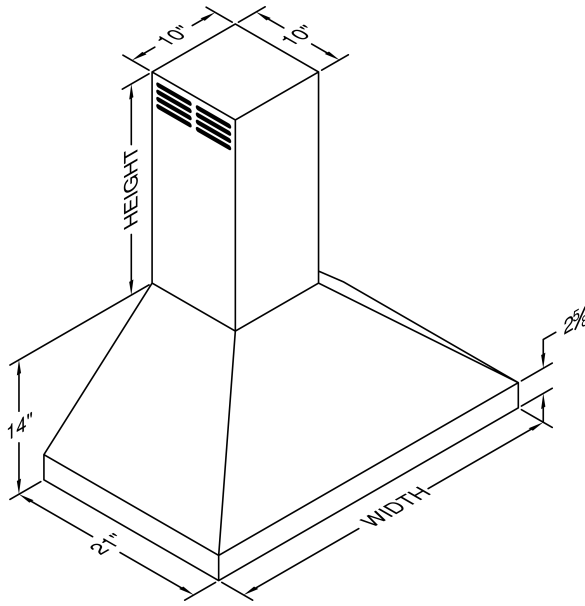

PDAH14-K36

Halogen lights. This model is not available with heat lamps. Shown with ARS duct cover (sold separately). ARS duct covers are available in 8' 9' ceiling sizes.

Dimensional Information

| | |
|---------------|------|
| Width | 36.0 |
| Depth | 21.0 |
| Height | 14.0 |
| CFM @ 0.0" SP | n/a |
| Sones | n/a |
| Amps | 3.2 |
| # Lights | 2.0 |

Connection Diagram

(Top View)

(Front View)

Recommended Mounting Height*

*Exceeding recommended mounting height may compromise performance.

Electrical/Mechanical Specifications For Blower Unit

| Model | Volts | Amps* | Hz | RPM | CFM SP@0.0" | Equivalent CFM | CFM SP@0.1" | CFM SP@0.2" | CFM SP@0.3" | Minimum Round Duct Size | Sones# |
|------------|-------|-------|------|--------|-------------|----------------|-------------|-------------|-------------|-------------------------|--------|
| K250 (ARS) | 115.0 | 2.2 | 60.0 | 1550.0 | n/a | n/a | n/a | n/a | n/a | n/a | n/a |