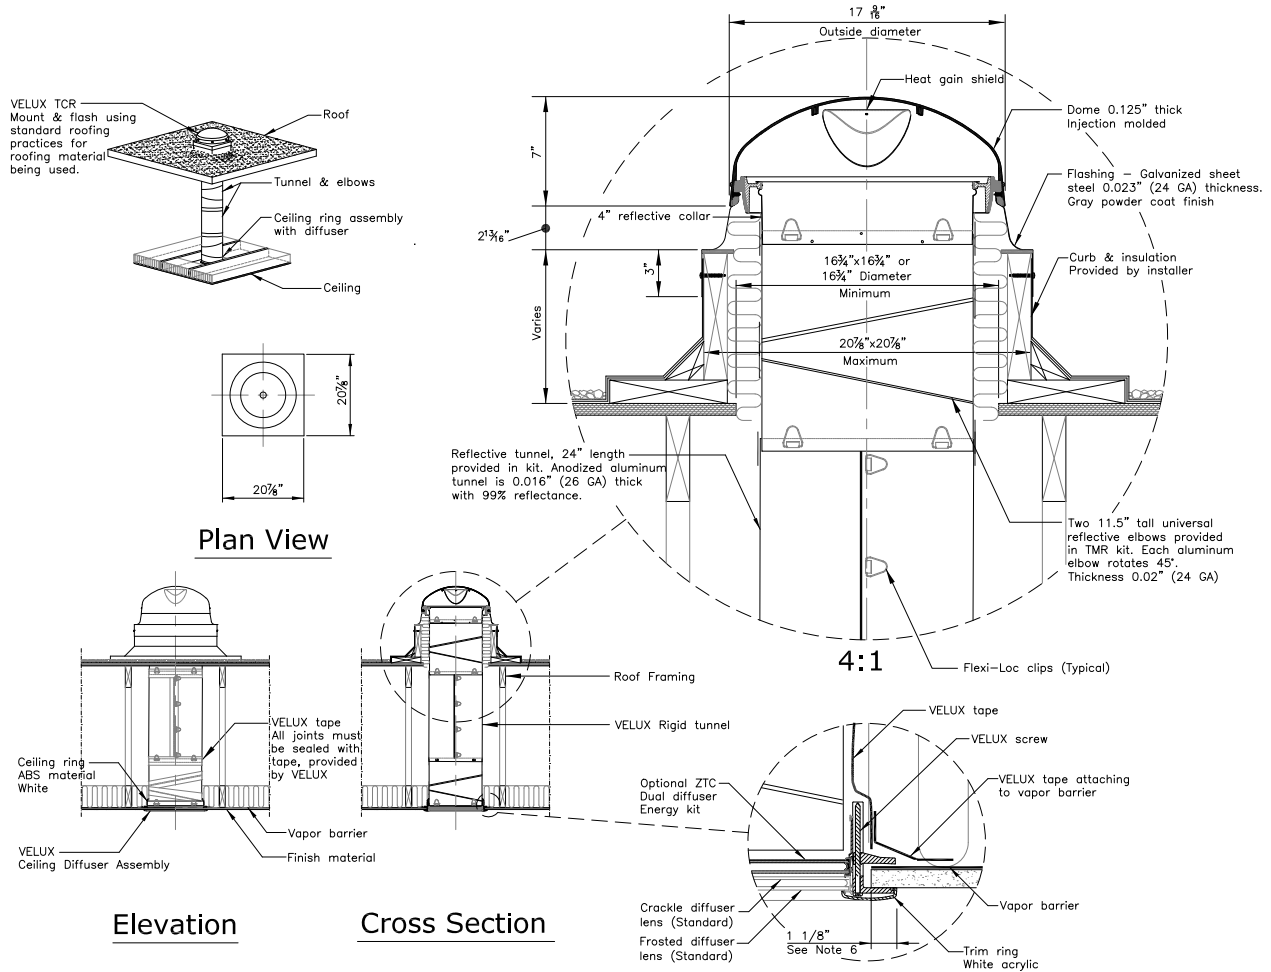

Sun Tunnel® Skylights

Metal Flashing Curb-Mount

COMPLIANCE AND CERTIFICATIONS

- NFRC, National Fenestration Rating Council
- WDMA, Window & Door Manufacturing Association
- IAPMO ES
- Florida Product Approval - Impact Resistant

Model TCR	Rough Opening (ceiling)	Rough Opening (roof deck)	Tube Length with Kit (ft.)	Maximum Recommended Install Length (ft.)
● 014	15 1/4	14 1/2 x 16 3/4	4	30