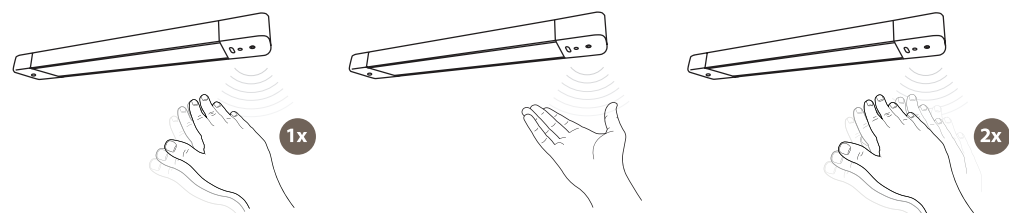

EASY TO USE

TURNING LIGHTS ON/OFF
Wave hand under sensor **once** to turn light on or off

DIMMING LIGHTS
Hold hand under sensor to adjust brightness

ACTIVATING SAFE EXIT
Wave hand under sensor **twice**. Light will flash, then gradually dim-to-off in 1 minute