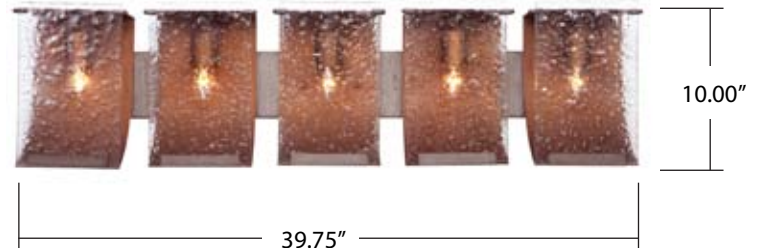

## Rain 5-light Vanity

**Model** 160B05

**Description** Recycled steel fixture with recycled hand pressed rain glass

**Standard Finishes** Hammered Ore (shown),  
Rainy Night

**Width / Diameter** 39.75 in. / 100.97 cm

**Height** 10 in. / 25.4 cm

**Length** n/a

**Extension** 5 in. / 12.7 cm

**Hanging Weight** 20 lb. / 9.07 kg

**Cable** n/a

**Backplate** 37.25 x 4.5 x 0.625 in. / 94.62 x 11.43 x 1.6 cm

**Top-to-mount** 5.25 in. / 13.34 cm

**Glass** 6.25 x 9.875 in. / 15.88 x 25.08 cm

**Lamp type** (5) 100W medium base

**Listing** UL - C

**Wiring** North American, 110/220

**Stems/hooks** n/a