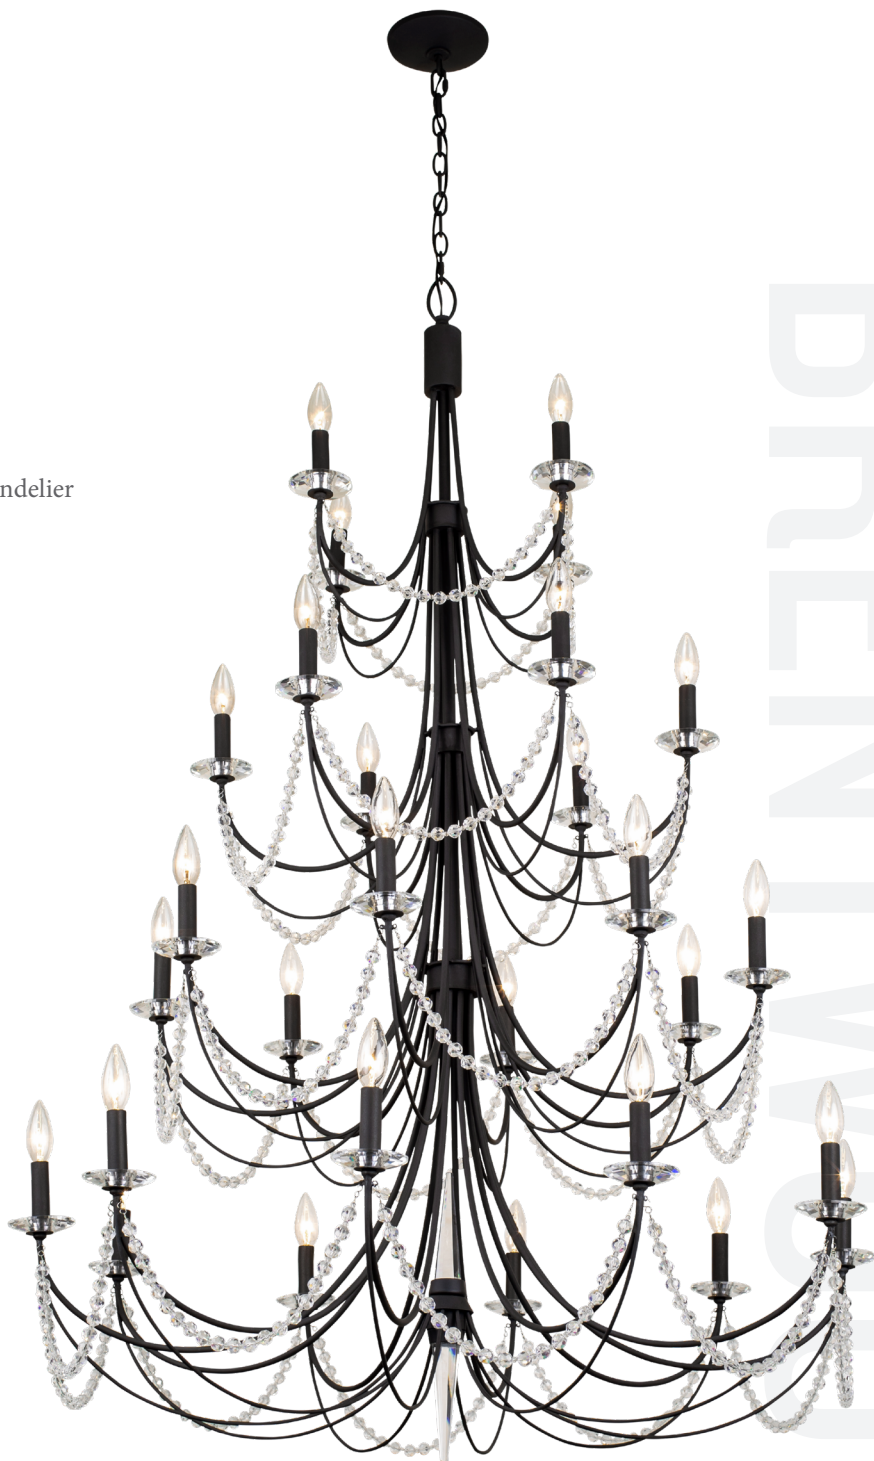

# 350C28CB BRENTWOOD

**SELLING POINTS** : Inspired by an old Williamsburg chandelier. Brentwood is finished in French Gold and Carbon Black. Draped in bohemian crystals and dressed in K9 crystals spears and bebeces.

**CLASSIFICATION** : Romantic elegance and understated glamour shine through the Brentwood Collection. Whether adorning an entryway or suspended in a dining room, the blend of candle-like warmth with crystal spears, bobeches and draping whispers kisses of light. Brentwood brings the opulence of old Hollywood to your space with casual, yet elegant, sophistication.

# 28 LIGHT 4 TIER CHANDELIER

**Product ID** 350C28CB

**Item Name** Brentwood 28-Lt 4-Tier Chandelier

**Finish** Carbon

**Glass/Shade** Premium Bohemian Crystal

**Product Diameter** 40 in./101.6 cm

**Product Height** 60 in./152.4 cm

**Product Weight** 39 lbs./17.73 kg

**Canopy Diameter** 5.5 in./13.97 cm

**Canopy Thickness** 1 in./2.54 cm

**Lamping** 28 25W Candelabra

**Dimmable** Yes

**Chain** 10 ft./3.04 m

BRENTWOOD