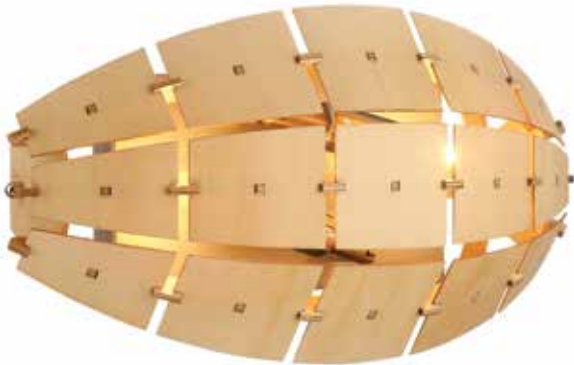

Model. 281B01
Description . . . . . 1-Lt Bath Fixture
Wood . . . . . Yellow Birch
Width . . . . . 7.5 in./19.1 cm
Height . . . . . 13 in./33 cm
Extension . . . . . 4 in./10.2 cm
Weight . . . . . 3 lb./1.4 kg
Backplate Width . . . 4.3 in./10.9 cm
Backplate Height . . 8.3 in./21.1 cm
Top-to-Mount . . . . 6.5 in./16.5 cm
Mounting . . . . . Horizontal/Vertical
Lamping . . . . . 1 x 100W Medium