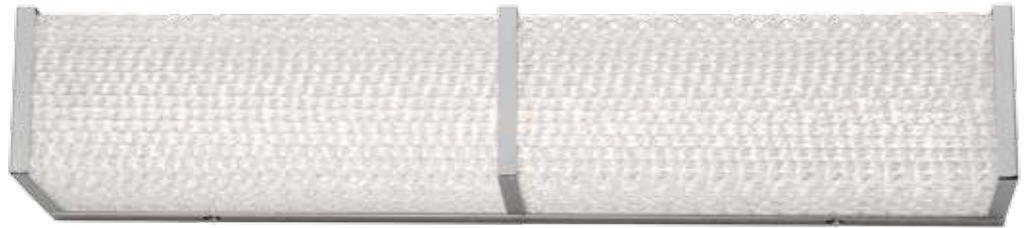

CHECK INVENTORY
ON VARALUZ.COM!

Model 290B03CH
Description . . . . . 24-In LED Bath Fixture
Finish . . . . . Chrome
Glass . . . . . Twisted Textured Rods
Width . . . . . 24 in./61 cm
Height . . . . . 4.5 in./11.4 cm
Extension . . . . . 3.5 in./8.9 cm
Weight . . . . . 12 lb./5.4 kg
Backplate Width . . . . . 24 in./61 cm
Backplate Height . . . . . 4.5 in./11.4 cm
Top-to-Mount . . . . . 2.3 in./5.8 cm
Mounting . . . . . Horizontal/Vertical
Lamping . . . . . 1 x 30W LED, Included
Total Lumens 2400
Color Temperature 3000K
CRI 90
Dimmable . . . . . Yes w/ ELV Reverse-Phase Dimmer