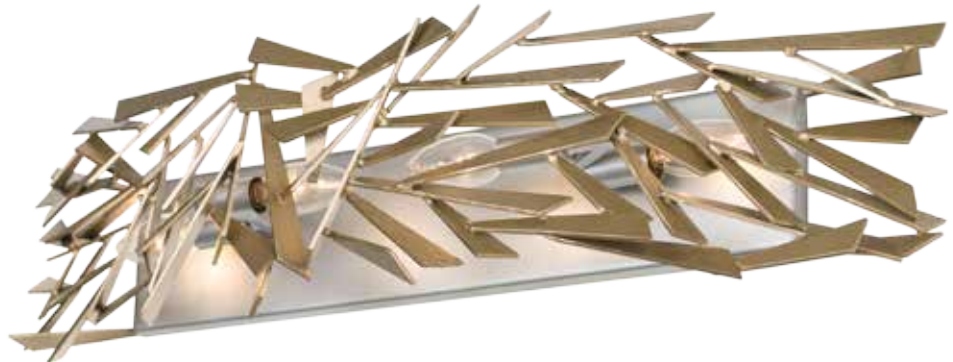

Model 286B03SICM
Description . . . . . 3-Lt Bath Fixture
Finish . . . . . Silver w/ Champagne Mist
Width . . . . . 22 in./55.9 cm
Height . . . . . 8 in./20.3 cm
Extension . . . . . 6.5 in./16.5 cm
Weight . . . . . 6.5 lb./3 kg
Backplate Width . . . 15 in./38.1 cm
Backplate Height . . 4.5 in./11.4 cm
Top-to-Mount . . . . 4 in./10.2 cm
Mounting . . . . . Horizontal
Lamping . . . . . 3 x 60W Candelabra

Model 286B04SICM
Description . . . . . 4-Lt Bath Fixture
Finish . . . . . Silver w/ Champagne Mist
Width . . . . . 28.5 in./72.4 cm
Height . . . . . 8 in./20.3 cm
Extension . . . . . 6.5 in./16.5 cm
Weight . . . . . 9 lb./4.1 kg
Backplate Width . . . 21 in./53.3 cm
Backplate Height . . 4.5 in./11.4 cm
Top-to-Mount . . . . 4 in./10.2 cm
Mounting . . . . . Horizontal
Lamping . . . . . 4 x 60W Candelabra