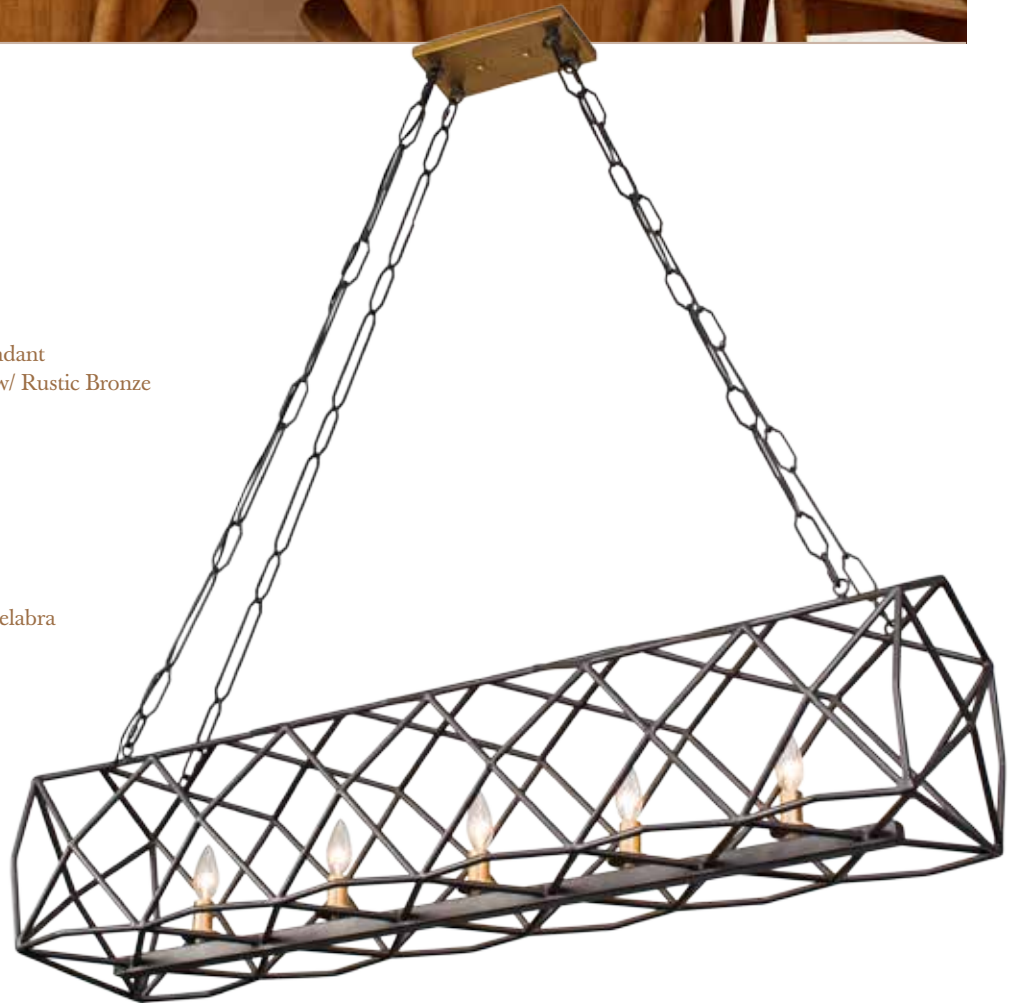

CHECK INVENTORY
ON VARALUZ.COM!

Model 295N05AGRB
Description . . . . . 5-Lt Linear Pendant
Finish . . . . . Antique Gold w/ Rustic Bronze
Width . . . . . 50 in./127 cm
Height . . . . . 12 in./30.5 cm
Depth . . . . . 12 in./30.5 cm
Weight . . . . . 16.5 lb./7.5 kg
Canopy Width . . . . . 8 in./20.3 cm
Canopy Depth . . . . . 4.5 in./11.4 cm
Chain . . . . . 10 ft./3 m
Lamping . . . . . 5 x 60W Candelabra