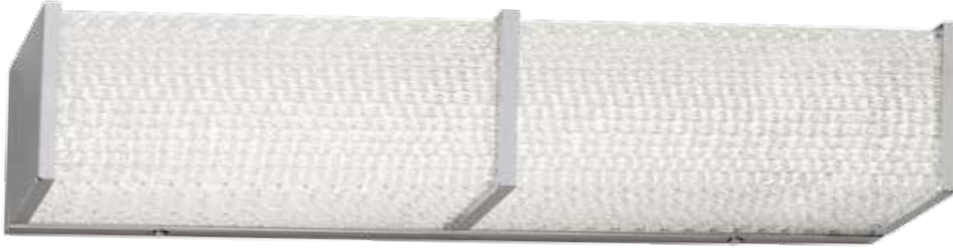

CHECK INVENTORY
ON VARALUZ.COM!

Model 290B03CH
Description . . . . . 24-In LED Bath Fixture
Finish . . . . . Chrome
Glass . . . . . Twisted Textured Rods
Width . . . . . 24 in./61 cm
Height . . . . . 4.5 in./11.4 cm
Extension . . . . . 3.5 in./8.9 cm
Weight . . . . . 12 lb./5.4 kg
Backplate Width . . . . . 24 in./61 cm
Backplate Height . . . . . 4.5 in./11.4 cm
Top-to-Mount . . . . . 2.3 in./5.8 cm
Mounting . . . . . Horizontal/Vertical
Lamping . . . . . 1 x 30W LED, Included
Total Lumens 2400
Color Temperature 3000K
CRI 90
Dimmable . . . . . Yes w/ ELV Reverse-Phase Dimmer