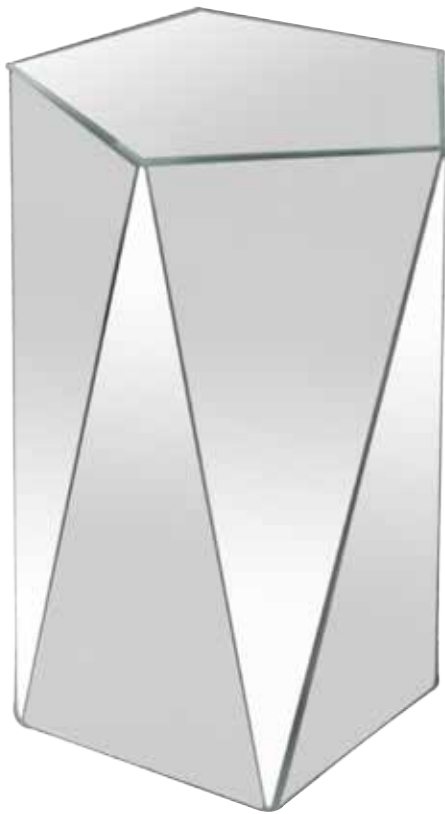

Model. 422A01
Description . . . . . Hexagonal Mirrored Accent Table
Width . . . . . 11.9 in./30.2 cm
Height . . . . . 19.8 in./50.3 cm
Depth . . . . . 11.9 in./30.2 cm
Weight . . . . . 6.7 lb./3 kg

Model. 422A02
Description . . . . . Pentagonal Mirrored Accent Table
Width . . . . . 15 in./38 cm
Height . . . . . 21.7 in./55 cm
Depth . . . . . 15 in./38 cm
Weight . . . . . 11.5 lb./5.2 kg