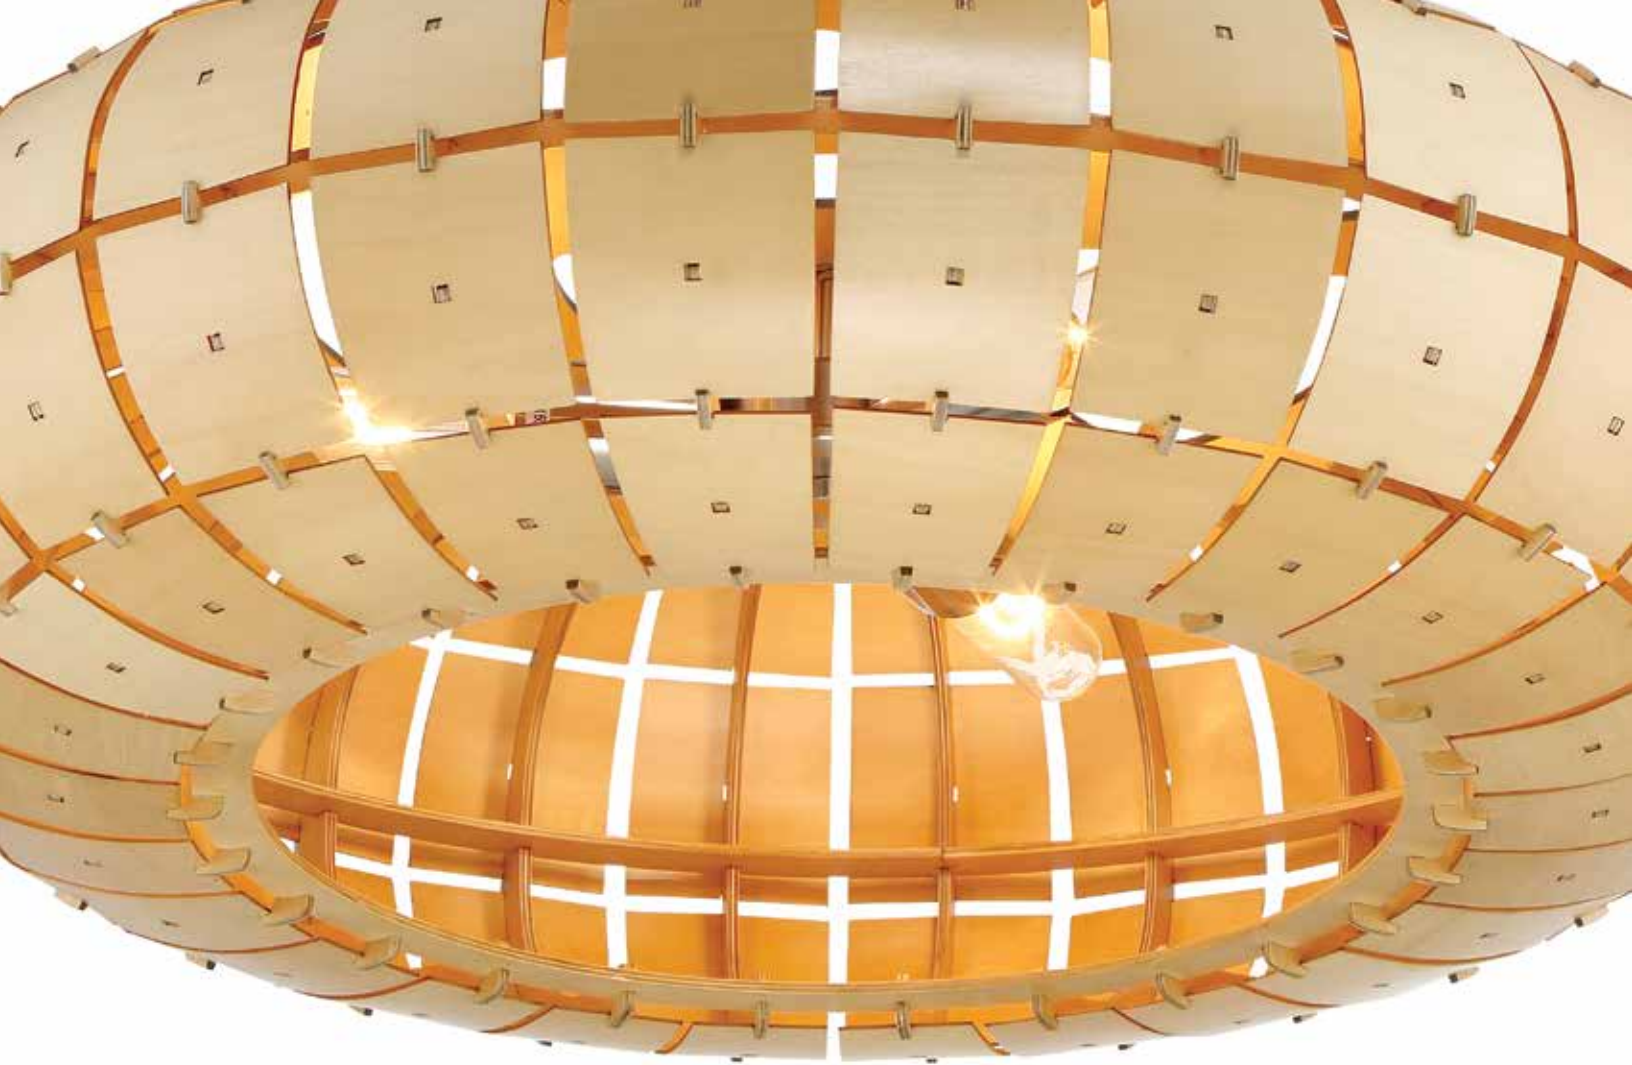

WOODA COULDA SHOULDA

additions

STORY: Live without regrets. We try to. What fun is it to think back and say, "If only"? Here's your chance. Don't wonder what would happen if you had picked up this cool wood fixture. Just get it!

FEATURES: True craftsman-style assembly with no modern hardware.

122 VARALUZ