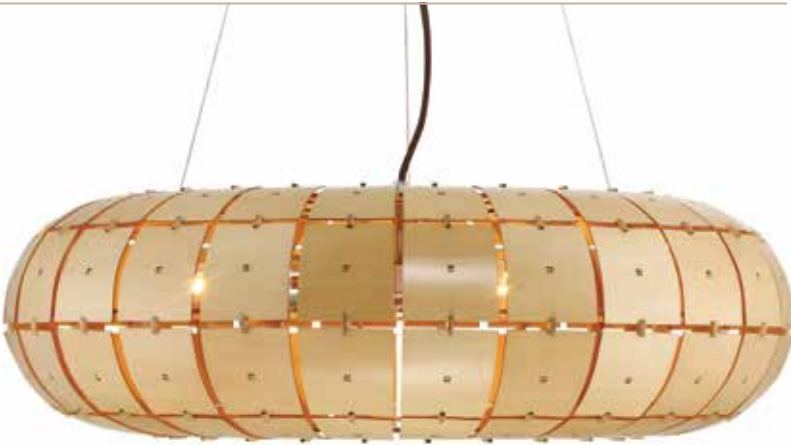

Model 281C03
Description . . . . . 3-Lt Ring Pendant
Wood . . . . . Yellow Birch
Width . . . . . 26 in./66 cm
Height . . . . . 6.5 in./16.5 cm
Weight . . . . . 8.5 lb./3.9 kg
Canopy Diameter . . . 5.9 in./15 cm
Cable . . . . . 3 x 10 ft./3 m
Lamping . . . . . 3 x 100W Medium