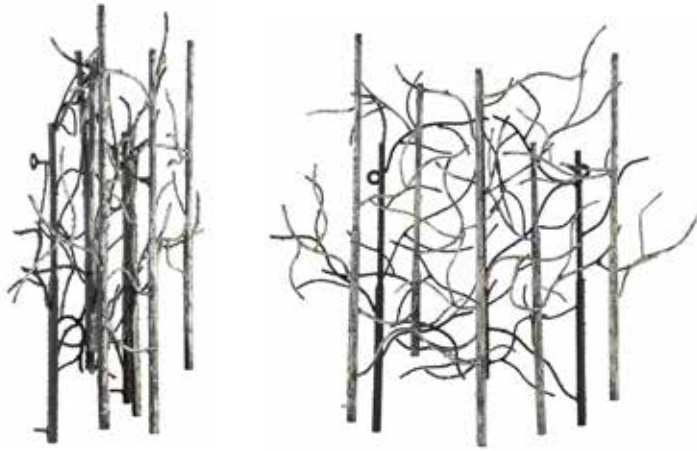

Model 413A01
Description . . . . . Small Birch Steel Wall Art
Finish . . . . . Black/White/Gray
Width . . . . . 26 in./66 cm
Height . . . . . 26 in./66 cm
Extension . . . . . 5 in./12.7 cm
Weight . . . . . 5 lb./2.3 kg