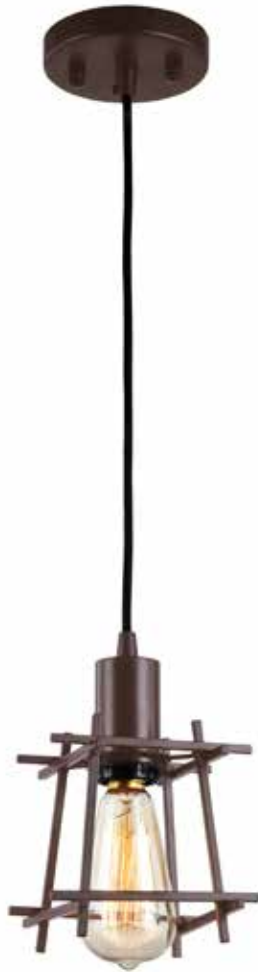

CHECK INVENTORY
ON VARALUZ.COM

Model AC1552
Description 2-Lt Bath Fixture
Finish New Bronze
Width 15.3 in./38.7 cm
Height 9.5 in./24.1 cm
Extension 9.8 in./24.8 cm
Weight 4 lb./1.8 kg
Backplate Width . . . 12.5 in./31.8 cm
Backplate Height . . 4.8 in./12.1 cm
Top-to-Mount 4.6 in./11.7 cm
Lamping 2 x 100W Medium

Model AC1551
Description 1-Lt Wall Sconce
Finish New Bronze
Width 5.5 in./14 cm
Height 9.5 in./24.1 cm
Extension 9.8 in./24.8 cm
Weight 2 lb./0.9 kg
Backplate Width 4.8 in./12.1 cm
Backplate Height 6.3 in./15.9 cm
Top-to-Mount 3.4 in./8.6 cm
Mounting Down Only
Adjustable Wire 4 in./10.2 cm
Lamping 1 x 100W Medium

Model AC1553
Description 3-Lt Bath Fixture
Finish New Bronze
Width 25.3 in./64.1 cm
Height 9.5 in./24.1 cm
Extension 9.8 in./24.8 cm
Weight 6 lb./2.7 kg
Backplate Width 22.5 in./57.2 cm
Backplate Height 4.8 in./12.1 cm
Top-to-Mount 4.6 in./11.7 cm
Mounting Down Only
Adjustable Wire 4 in./10.2 cm
Lamping 3 x 100W Medium

Model AC1554
Description 4-Lt Bath Fixture
Finish New Bronze
Width 40.3 in./102.2 cm
Height 9.5 in./24.1 cm
Extension 9.8 in./24.8 cm
Weight 8 lb./3.6 kg
Backplate Width 32.3 in./81.9 cm
Backplate Height 4.8 in./12.1 cm
Top-to-Mount 4.6 in./11.7 cm
Mounting Down Only
Adjustable Wire 4 in./10.2 cm
Lamping 4 x 100W Medium