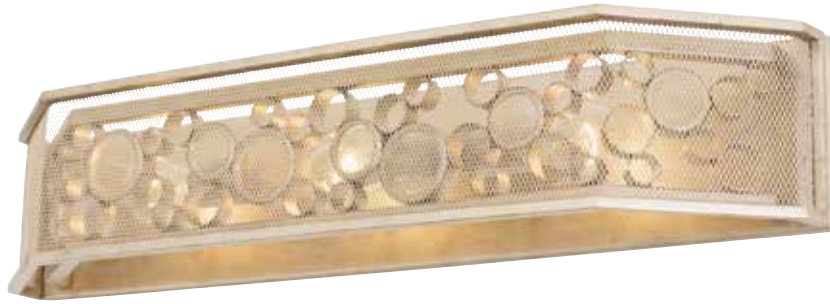

Model 293B03ZG
Description . . . . . 3-Lt Hex Bath Fixture
Finish . . . . . Zen Gold
Glass . . . . . Recycled Champagne
Width . . . . . 31.8 in./80.8 cm
Height . . . . . 6 in./15.2 cm
Extension . . . . . 6 in./15.2 cm
Weight . . . . . 14 lb./6.4 kg
Backplate Width . . . 31.8 in./80.8 cm
Backplate Height . . 6 in./15.2 cm
Top-to-Mount . . . . 3 in./7.6 cm
Mounting . . . . . Horizontal/Vertical
Lamping . . . . . 3 x 100W Medium

Model 293B02ZG
Description . . . . . 2-Lt Hex Bath Fixture
Finish . . . . . Zen Gold
Glass . . . . . Recycled Champagne
Width . . . . . 24 in./61 cm
Height . . . . . 6 in./15.2 cm
Extension . . . . . 6 in./15.2 cm
Weight . . . . . 11 lb./5 kg
Backplate Width . . . 24 in./61 cm
Backplate Height . . 6 in./15.2 cm
Top-to-Mount . . . . 3 in./7.6 cm
Mounting . . . . . Horizontal/Vertical
Lamping . . . . . 2 x 100W Medium

Model 293B04ZG
Description . . . . . 4-Lt Hex Bath Fixture
Finish . . . . . Zen Gold
Glass . . . . . Recycled Champagne
Width . . . . . 39.5 in./100.3 cm
Height . . . . . 6 in./15.2 cm
Extension . . . . . 6 in./15.2 cm
Weight . . . . . 16.5 lb./7.5 kg
Backplate Width . . . 39.5 in./100.3 cm
Backplate Height . . 6 in./15.2 cm
Top-to-Mount . . . . 3 in./7.6 cm
Mounting . . . . . Horizontal/Vertical
Lamping . . . . . 4 x 100W Medium