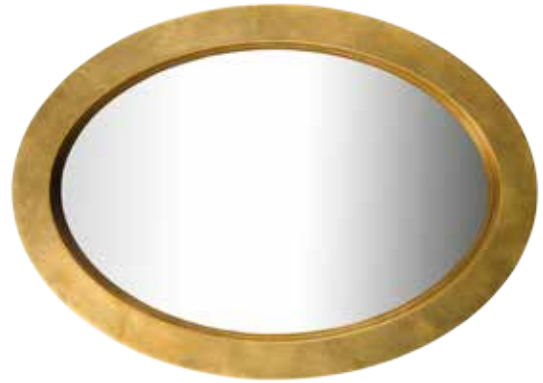

Model. 410A02GL
Description . . . . . Ringleader Oval Mirror
Finish. . . . . . Gold Leaf
Width. . . . . . 19.8 in./50.3 cm
Height . . . . . 27.5 in./69.9 cm
Extension . . . . . 3 in./7.6 cm
Weight . . . . . 22 lb./10 kg
Mounting . . . . . Horizontal/Vertical

Model. 410A01GL
Description . . . . . Ringleader Round Mirror
Finish. . . . . . Gold Leaf
Diameter. . . . . . 23.5 in./59.7 cm
Extension . . . . . 3 in./7.6 cm
Weight . . . . . 20 lb./9.1 kg