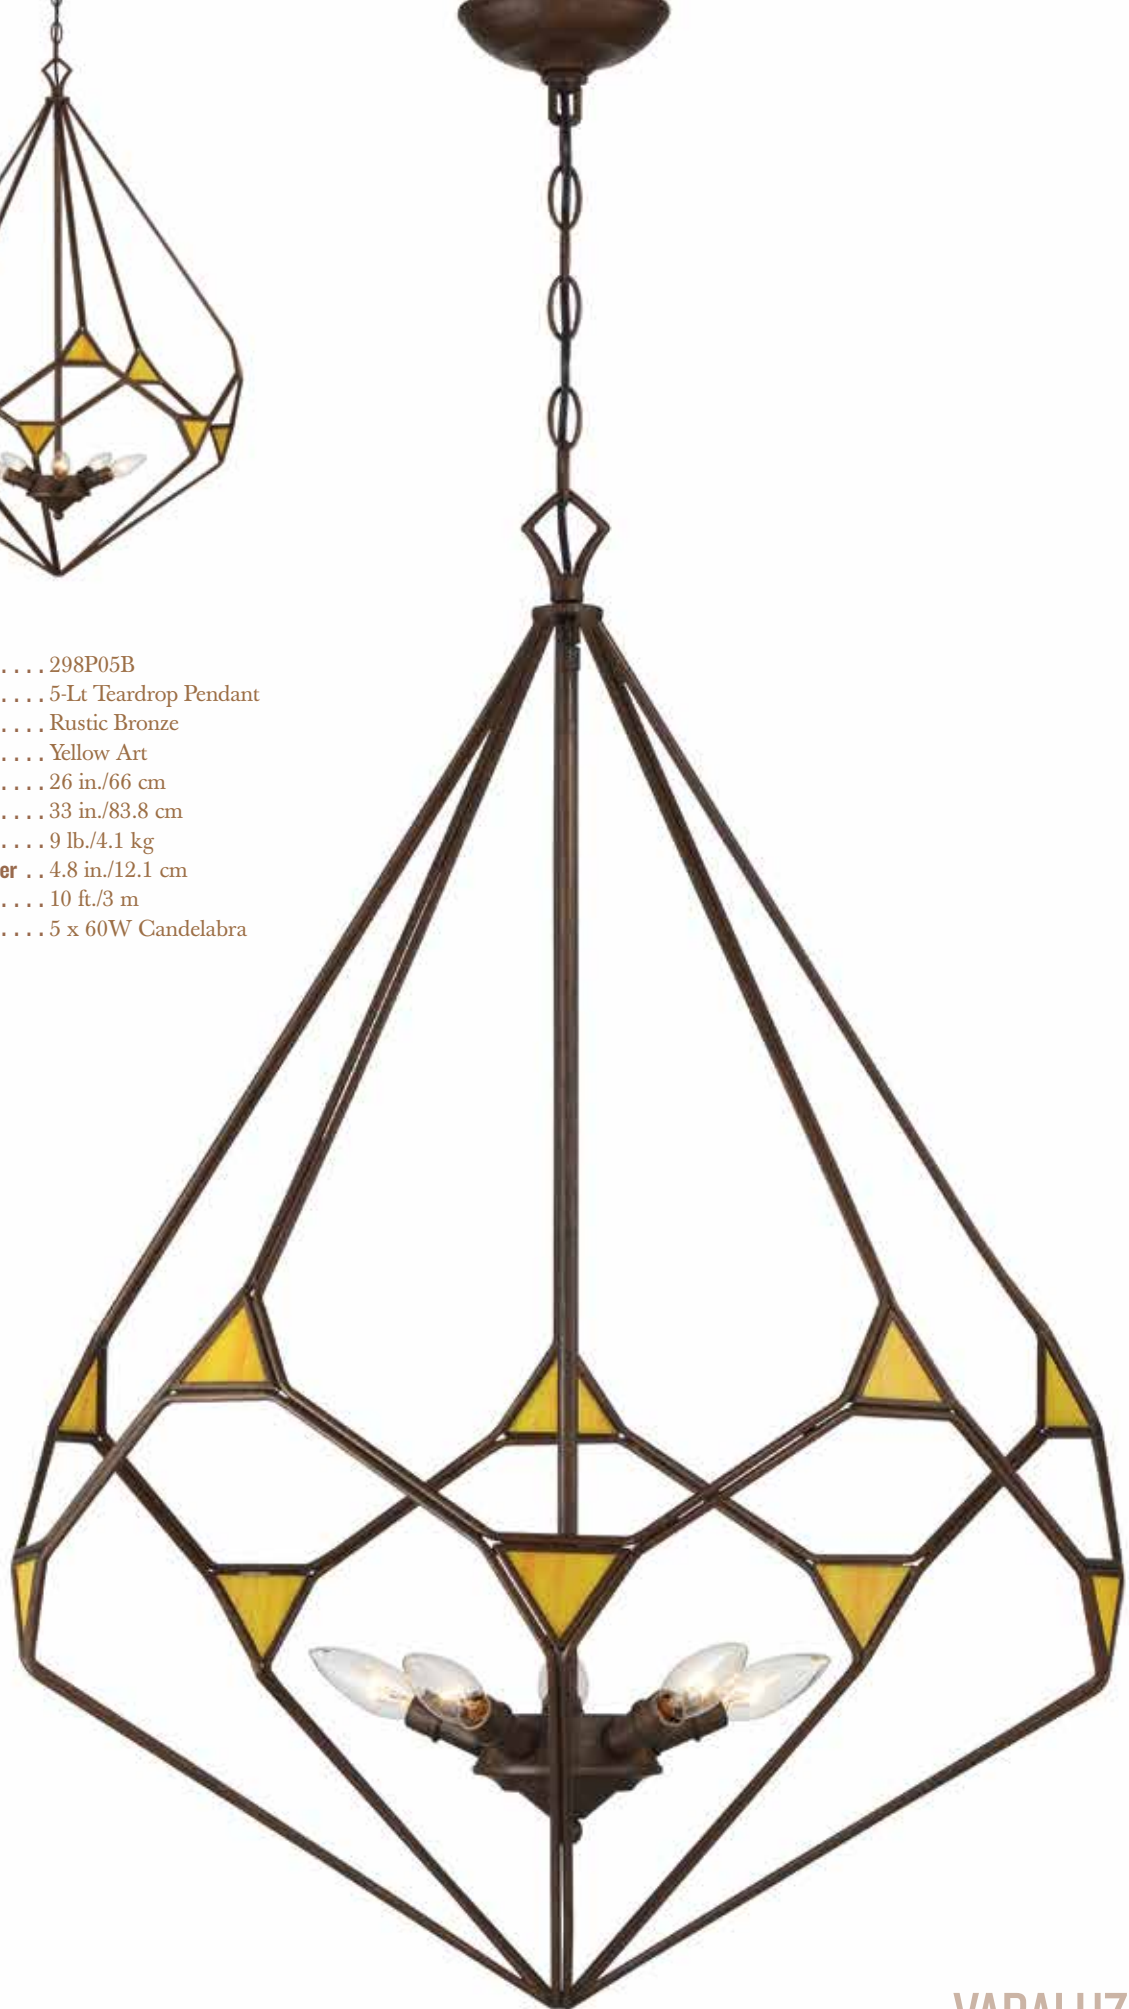

Model 298P05B
Description . . . . . 5-Lt Teardrop Pendant
Finish . . . . . Rustic Bronze
Glass . . . . . Yellow Art
Width . . . . . 26 in./66 cm
Height . . . . . 33 in./83.8 cm
Weight . . . . . 9 lb./4.1 kg
Canopy Diameter . . 4.8 in./12.1 cm
Chain . . . . . 10 ft./3 m
Lamping . . . . . 5 x 60W Candelabra