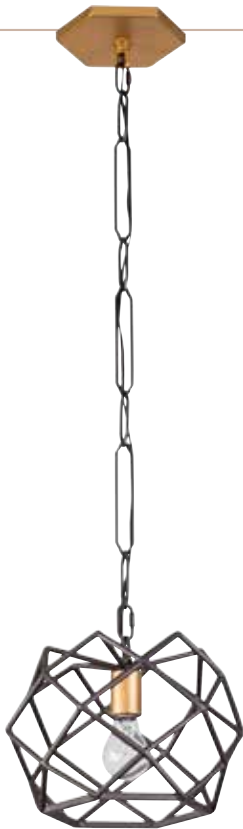

SHOWN UNLIT

Model 295P01AGRB
Description . . . . . 1-Lt Pendant
Finish . . . . . Antique Gold w/
Rustic Bronze
Width . . . . . 12 in./30.5 cm
Height . . . . . 9.9 in./25.1 cm
Weight . . . . . 6.6 lb./3 kg
Canopy Width . . . . 6 in./15.2 cm
Canopy Depth . . . . 5.2 in./13.2 cm
Chain . . . . . 10 ft./3 m
Lamping . . . . . 1 x 60W Candelabra