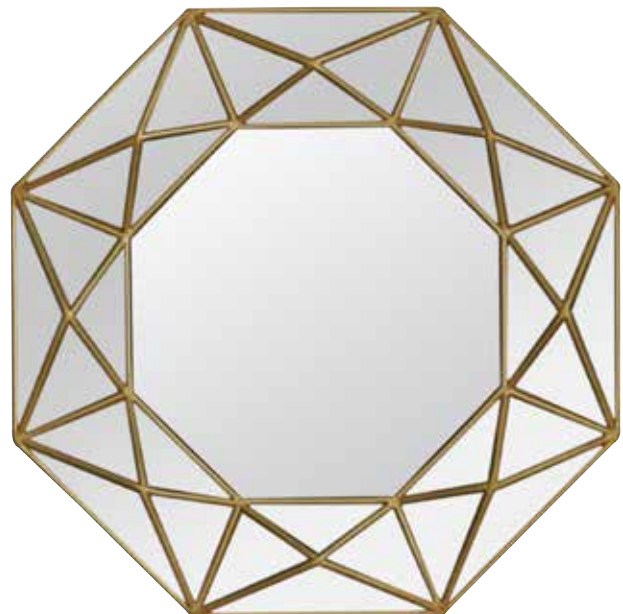

Model. 408A01
Description . . . . . Octagonal Mirror
Width . . . . . 34.3 in./87 cm
Height . . . . . 34.3 in./87 cm
Extension . . . . . 0.8 in./2 cm
Weight . . . . . 10.8 lb./4.9 kg

Model. 408A02
Description . . . . . Geo Octagonal Faceted Mirror
Finish . . . . . Painted Gold
Width . . . . . 31.5 in./80 cm
Height . . . . . 31.5 in./80 cm
Extension . . . . . 1.4 in./3.5 cm
Weight . . . . . 9.5 lb./4.3 kg