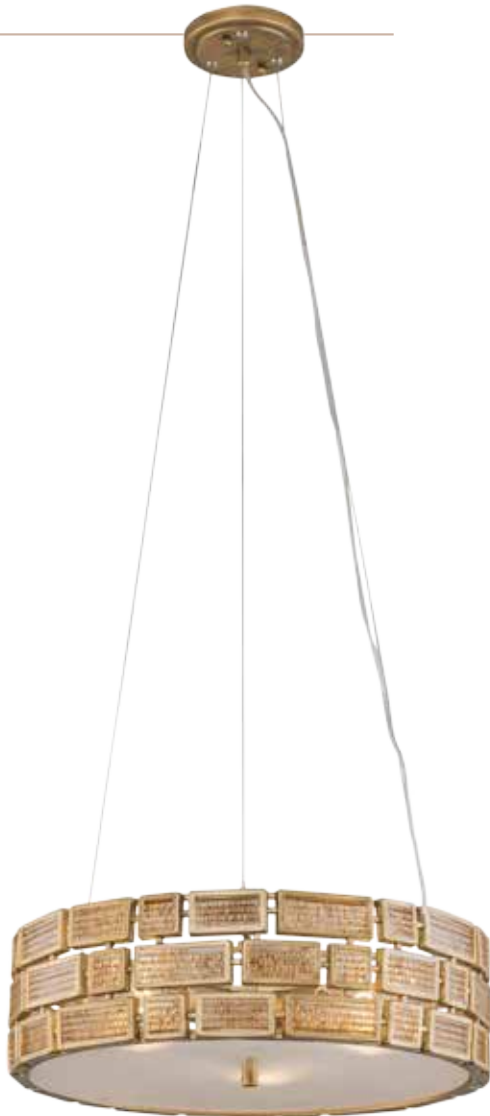

Model 255P04HG
Description . . . . . 3-Lt Pendant
Finish . . . . . Havana Gold
Glass . . . . . Recycled Textured Brown Ice
Width . . . . . 18 in./45.7 cm
Height . . . . . 5.8 in./14.7 cm
Weight . . . . . 16.5 lb./7.5 kg
Canopy Diameter . . . 5 in./12.7 cm
Cable . . . . . 10 ft./3 m
Lamping . . . . . 3 x 100W Medium