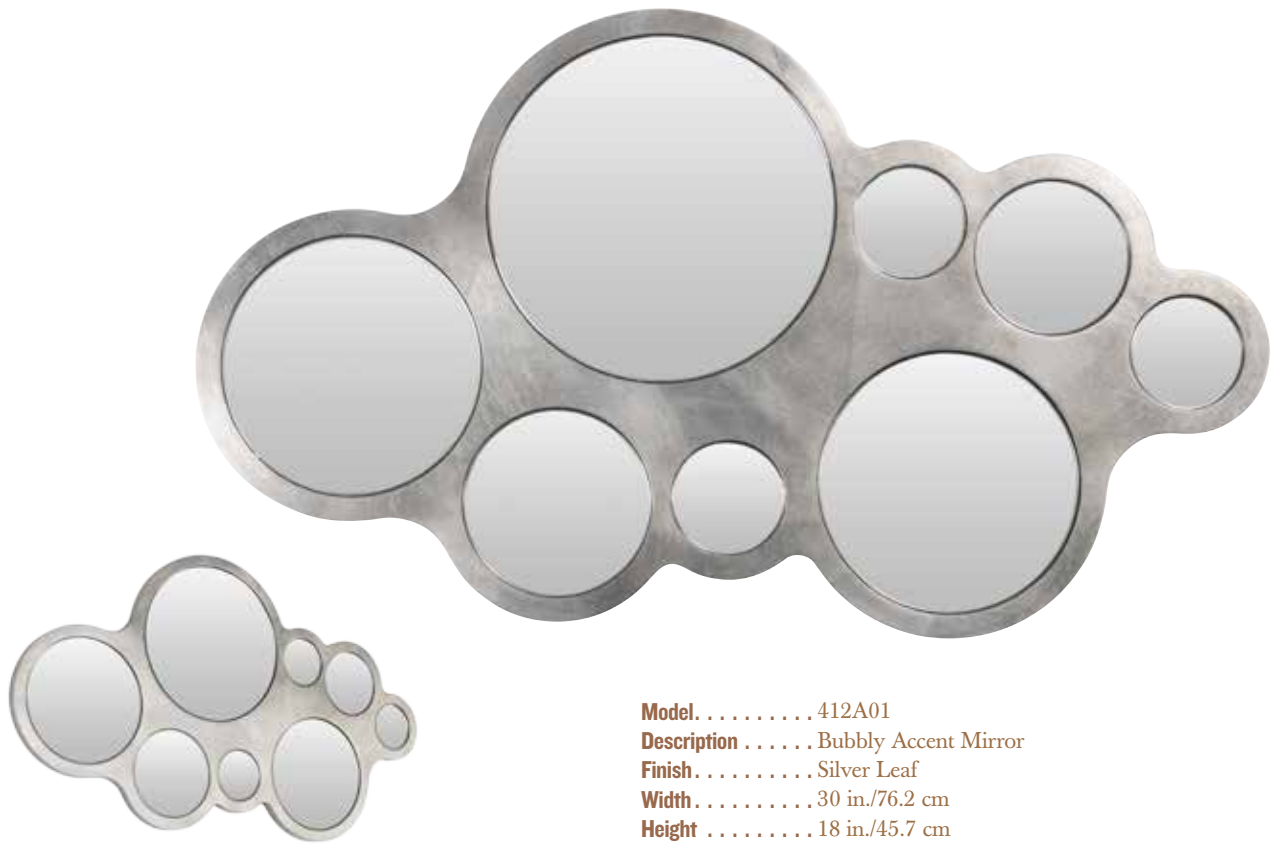

Model 412A01
Description . . . . . Bubbly Accent Mirror
Finish . . . . . Silver Leaf
Width . . . . . 30 in./76.2 cm
Height . . . . . 18 in./45.7 cm
Extension . . . . . 0.8 in./2 cm
Weight . . . . . 5 lb./2.3 kg
Mounting . . . . . Horizontal/Vertical

FUN INSTALLED IN GROUPS!