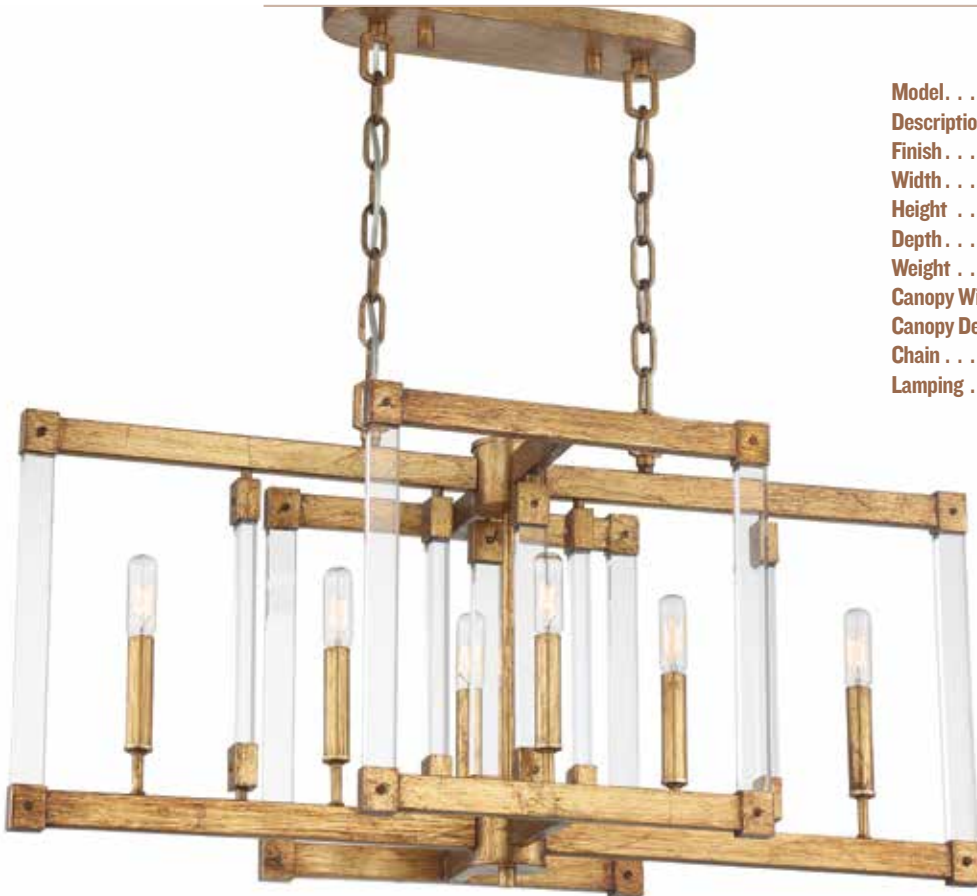

Model 292C12AGL
Description 12-Lt Chandelier
Finish Antiqued Gold Leaf
Width 24 in./61 cm
Height 29 in./73.7 cm
Depth 24 in./61 cm
Weight 25 lb./11.4 kg
Canopy Diameter . . . 5 in./12.7 cm
Chain 10 ft./3 m
Lamping 12 x 60W Candelabra

**CHECK INVENTORY
 ON VARALUZ.COM!**

Model 292N06AGL
Description 6-Lt Linear Pendant
Finish Antiqued Gold Leaf
Width 34 in./86.4 cm
Height 17.3 in./43.8 cm
Depth 14 in./35.6 cm
Weight 17 lb./7.7 kg
Canopy Width 13.8 in./34.9 cm
Canopy Depth 4.3 in./10.8 cm
Chain 10 ft./3 m
Lamping 6 x 60W Candelabra