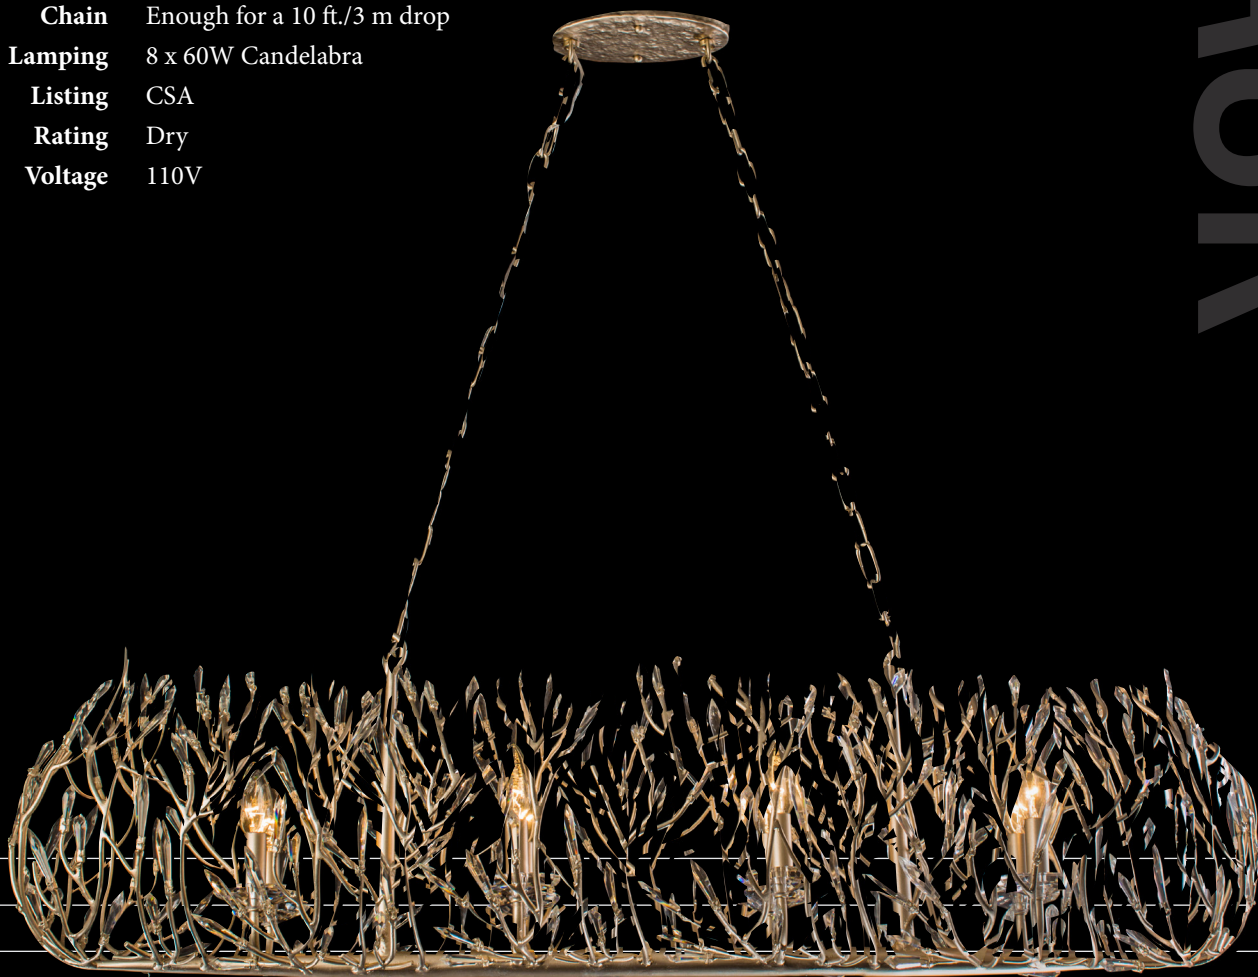

varaluz

phone 702-792-6900
fax 866-258-0862

email info@varaluz.com
web varaluz.com

27IN08GD BASK

SELLING POINTS : Pre-installed premium crystal.
Hand-forged recycled steel. Hand-painted low-VOC
finish. Hand-textured backplates and canopies.
Handmade custom chain.

DESCRIPTION : There's a lot we could say about this
sparkly new family. We could say that it is inspired by
nature and is handmade by artisans. We could wax poetic
on its pre-installed crystal and its comely shape. We
could state that it presents crystal in a new and entirely
un-stodgy way. Instead, we will simply say this: Bask is
the crystal you never knew you wanted.

varaLuz®

Model	271N08GD
Description	Bask 8-Lt Linear Pendant
Collection	Bask
Finish	Gold Dust
UPC Code	811903024372
Width	48 in./121.9 cm
Height	13.3 in./33.7 cm
Depth	14 in./35.6 cm
Weight	22 lb./10 kg
Canopy Width	8 in./20.3 cm
Canopy Depth	4.5 in./11.4 cm
Chain	Enough for a 10 ft./3 m drop
Lamping	8 x 60W Candelabra
Listing	CSA
Rating	Dry
Voltage	110V