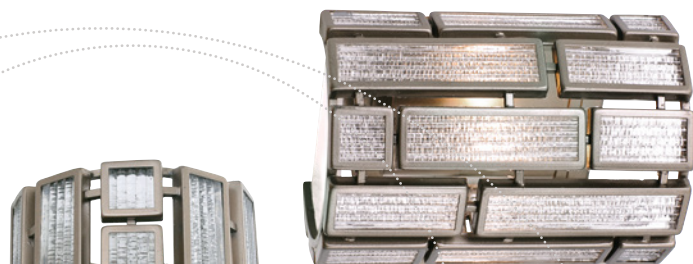

Model 255P05NB
Description . . . . . 5-Lt Pendant
Finish . . . . . New Bronze
Glass . . . . . Recycled Textured Ice
Width . . . . . 24 in./60.96 cm.
Height . . . . . 5.75 in./14.605 cm.
Weight . . . . . 21 lb./9.52 kg.
Canopy Dia. . . . . . 5 in./12.7 cm.
Cable . . . . . Enough cable for a 10 ft drop
Lamping . . . . . 5 x 100W Medium