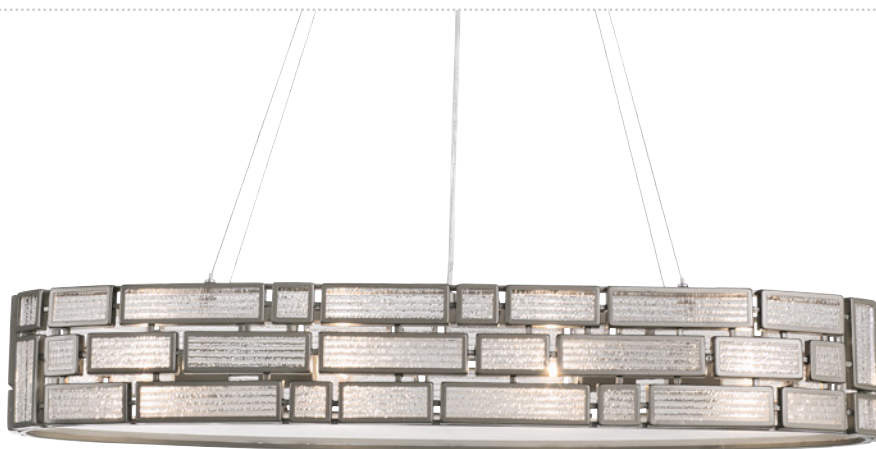

Model 255N06NB
Description . . . . 4-Lt Linear Pendant
Finish . . . . . New Bronze
Glass . . . . . Recycled Textured Ice
Width . . . . . 35.25 in./89.535 cm.
Height . . . . . 5.5 in./13.97 cm.
Depth . . . . . 9.9 in./25.146 cm.
Weight . . . . . 20 lb./9.07 kg.
Canopy Width . . . 7 in./17.78 cm.
Canopy Depth . . 4.5 in./11.43 cm.
Cable . . . . . Enough cable for a 10 ft drop
Lamping . . . . . 4 x 100W Medium