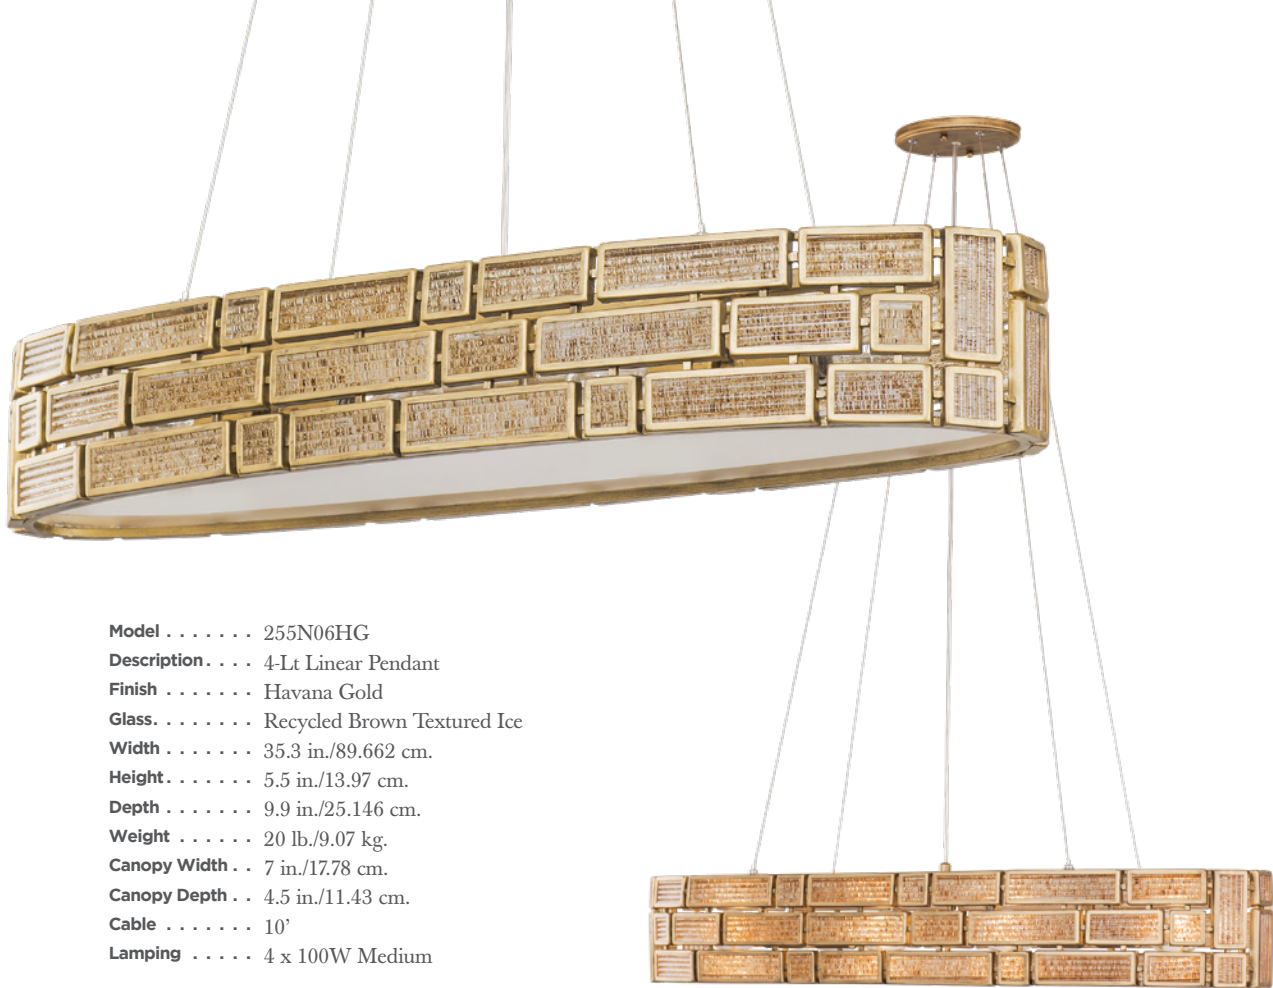

Model 255N06HG
Description . . . 4-Lt Linear Pendant
Finish . . . . . Havana Gold
Glass . . . . . Recycled Brown Textured Ice
Width . . . . . 35.3 in./89.662 cm.
Height . . . . . 5.5 in./13.97 cm.
Depth . . . . . 9.9 in./25.146 cm.
Weight . . . . . 20 lb./9.07 kg.
Canopy Width . . 7 in./17.78 cm.
Canopy Depth . . 4.5 in./11.43 cm.
Cable . . . . . 10'
Lamping . . . . . 4 x 100W Medium