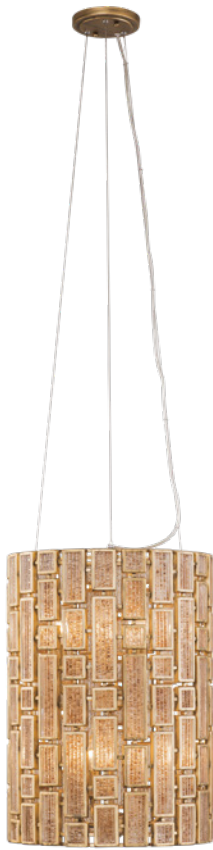

Model 255F06HG
Description . . . . 6-Lt Foyer
Finish . . . . . Havana Gold
Glass . . . . . Recycled Brown Textured Ice
Width . . . . . 14 in./35.56 cm.
Height . . . . . 20 in./50.8 cm.
Weight . . . . . 28 lb./12.7 kg.
Canopy Dia. . . . . 5 in./12.7 cm.
Cable . . . . . 10'
Lamping . . . . . 6 x 60W Candelabra

Model 255M01HG
Description . . . . 1-Lt Mini Pendant
Finish . . . . . Havana Gold
Glass . . . . . Recycled Brown Textured Ice
Width . . . . . 6.3 in./16.002 cm.
Height . . . . . 10 in./25.4 cm.
Weight . . . . . 7.75 lb./3.51 kg.
Canopy Dia. . . . . 5 in./12.7 cm.
Cable . . . . . 10'
Lamping . . . . . 1 x 100W Medium