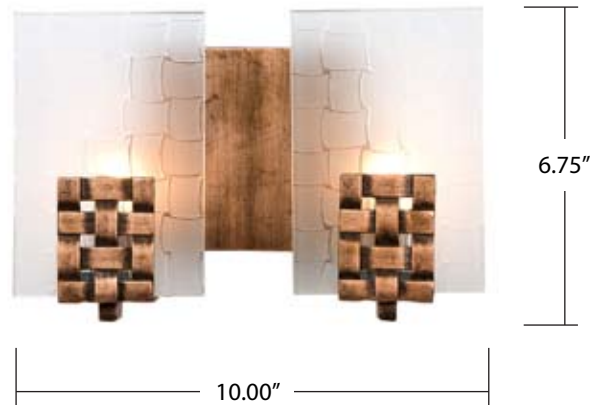

Dreamweaver ADA 2-light Halogen Vanity / Sconce

Model 180B02

Description Casual contemporary ADA bath light in recycled steel with frosted recycled plate glass

Standard Finish Blackened Copper

Width / Diameter 10 in. / 25.4 cm

Height 6.75 in. / 17.1 cm

Length n/a

Extension 3.125 in. / 7.9 cm

Hanging Weight 2.5 lb. / 1.1 kg

Cable n/a

Backplate 4.5 x 4.5 x 0.625 in. / 11.4 x 11.4 x 1.6 cm

Top-to-mount 3 in. / 7.6 cm

Glass 4 x 6 in. / 10.2 x 15.2 cm