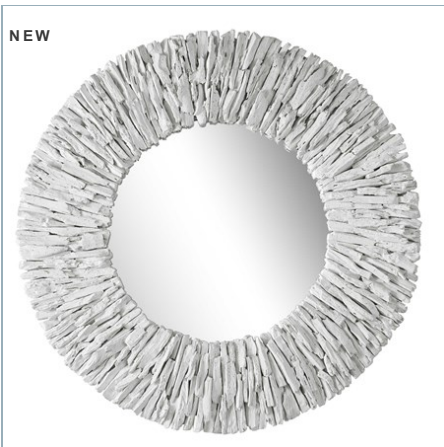

UTTERMOST

TEAK BRANCH MIRROR, NATURAL

ITEM #09783

This rectangular mirror is artfully crafted from natural teak branches, pieced together to create a beautifully sculpted look. Due to the nature of natural materials, each piece may have slight variations.

CENTER ROOT COFFEE TABLE - ROUND, 46 GLASS 2 CARTONS
R25450 | 46 W X 18 H X 46 D (IN)

TEAK BRANCH ROUND MIRROR, BLACK
09811 | 39 W X 2 H X 39 D (IN)

TEAK BRANCH ROUND MIRROR, BLEACHED
09810 | 39 W X 2 H X 39 D (IN)

TEAK BRANCH ROUND MIRROR, NATURAL
09809 | 39 W X 2 H X 39 D (IN)

TEAK BRANCH ROUND MIRROR, WHITE
09808 | 39 W X 2 H X 39 D (IN)