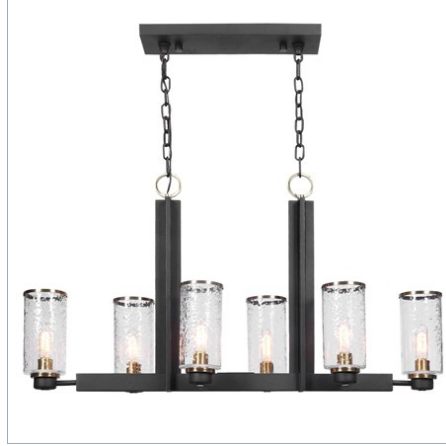

UTTERMOST

JARSDEL, 1 LT WALL SCONCE

ITEM #22522

Refined industrial with clean lines on our 1 Lt. wall sconce features a sanded black finish on the I-beam style frame with refined antique brass accents and clear meteor shower glass shades. With 1-60 watt max, Edison socket and includes 1-40 watt T10 clear bulb.

Designer:

Dimensions:

Weight:

Ship Via:

UPC Number:

Assembly Instructions:

20 H X 5 W X 7 D (in)

7

Small Parcel

792977225226

[Click Here](#)

Complementary Items

JARSDDEL, 1 LT MINI PENDANT

22191 | 23 H X 5 DIA. (IN)

JARSDDEL, 6 LT ISLAND

21333 | 25 H X 45 W X 12 D (IN)