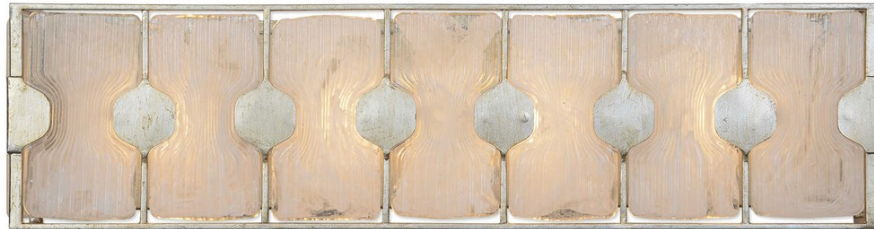

UTTERMOST

RENE, 4 LT VANITY STRIP

ITEM #22867

A classic 4 Lt. bath vanity fixture with exquisite handmade white swirl glass panels with pressed hourglass contours and peacock feather metal ornaments anchoring each glass. A transitional design with roots from the Art Deco period. With 4-60 watt max, Edison sockets.

Designer:

Dimensions:

7 H X 27 W X 4 D (in)

Weight:

16

Ship Via:

Small Parcel

UPC Number: