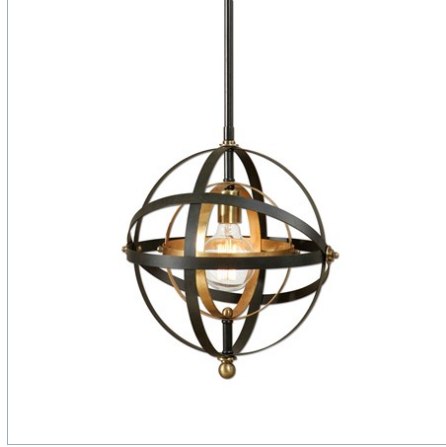

UTTERMOST

RONDURE, 1 LT WALL SCONCE

ITEM #22497

Dark oil rubbed bronze, French gold with antique brass accents. With 1-100 watt max, Edison socket and includes 1-40 watt G95 bulb.

Designer:

Dimensions:

36 H X 12 Dia. (in)

Weight:

10

Ship Via:

Small Parcel

UPC Number:

792977224977

Assembly Instructions:

[Click Here](#)

Complementary Items

RONDURE, 1 LT PENDANT

22038 | 24 H X 23 DIA. (IN)

RONDURE, 1 LT MINI PENDANT

22039 | 16 H X 15 DIA. (IN)

RONDURE FLOOR LAMP

28087-1 | 75H, SHADE 17H X 17 DIA. (IN)