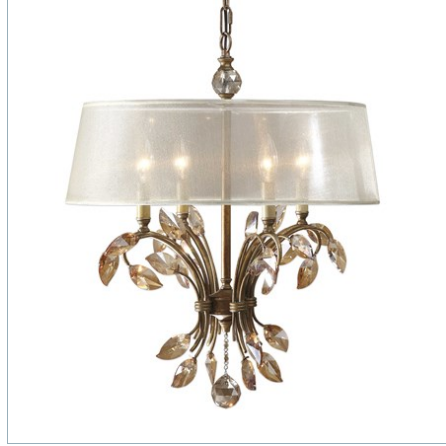

UTTERMOST

ALENYA, 4 LT PENDANT

ITEM #21962

Burnished gold metal with golden teak crystal leaves and a silken champagne sheer fabric shade. Includes 15' wire, 3-12" stems and 1-6" stem for adjustable installation.

Designer:

Dimensions:

Weight:

Ship Via:

UPC Number:

Assembly Instructions:

21 H X 18 Dia. (in)

12

Small Parcel

792977219621

[Click Here](#)

Complementary Items

ALENYA TABLE LAMP

26337-1 | 29H, SHADE 9H X 16W X 9D (IN)

ALENYA, 4 LT CHANDELIER

21245 | 25 H X 21 DIA. (IN)

ALENYA, 6 LT CHANDELIER

21246 | 29 H X 29 DIA. (IN)

ALENYA, 2 LT WALL SCONCE

22487 | 22 H X 12 W X 6 D (IN)

ALENYA FLOOR LAMP

28412-1 | 65H, SHADE 7H X 21 DIA. (IN)