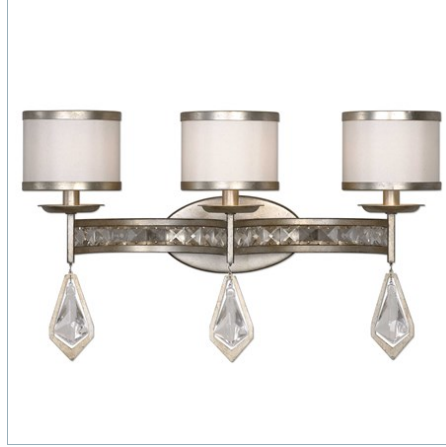

## TAMWORTH, 3 LT SEMI FLUSH MOUNT

ITEM #22275

Burnished silver champagne leaf finish with modern clear crystal accents highlight this majestic semi-flush fixture.

**Designer:**

**Dimensions:**

18 H X 18 Dia. (in)

## Complementary Items

**TAMWORTH, 5 LT CHANDELIER**

21268 | 34 H X 34 DIA. (IN)

**TAMWORTH, 3 LT VANITY STRIP**

22505 | 13 H X 22 W X 8 D (IN)

**TAMWORTH, 5 LT PENDANT**

22081 | 31 H X 21 DIA. (IN)