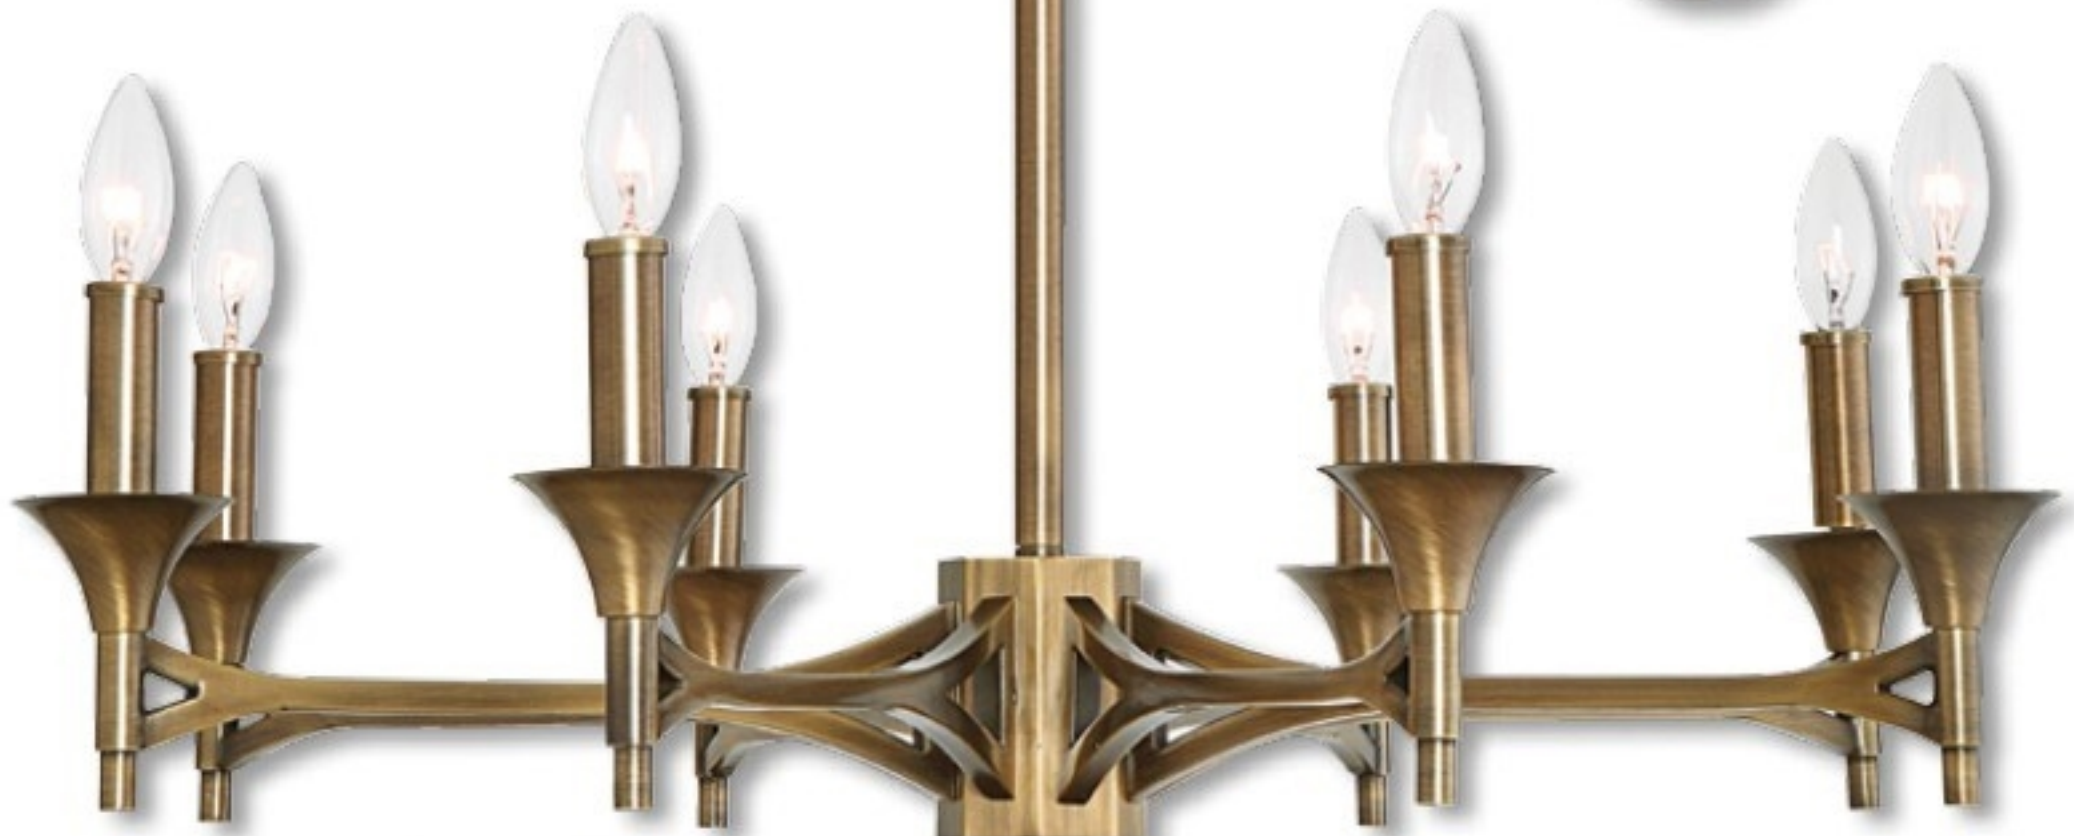

Brant

With Mid Century & Danish design roots along with a octagon backplate, Brant is a new classic for today. It is finished in aged brass which has an ombre effect giving a deeper hue of antique darkening to some areas and brightness to others.

21316 Brant, 8 Lt. Chandelier
10"H x 30"Dia.
Adjustable Heights 19", 25", 31", 37", 43", 49"
8-60 watt max, Candelabra Socket