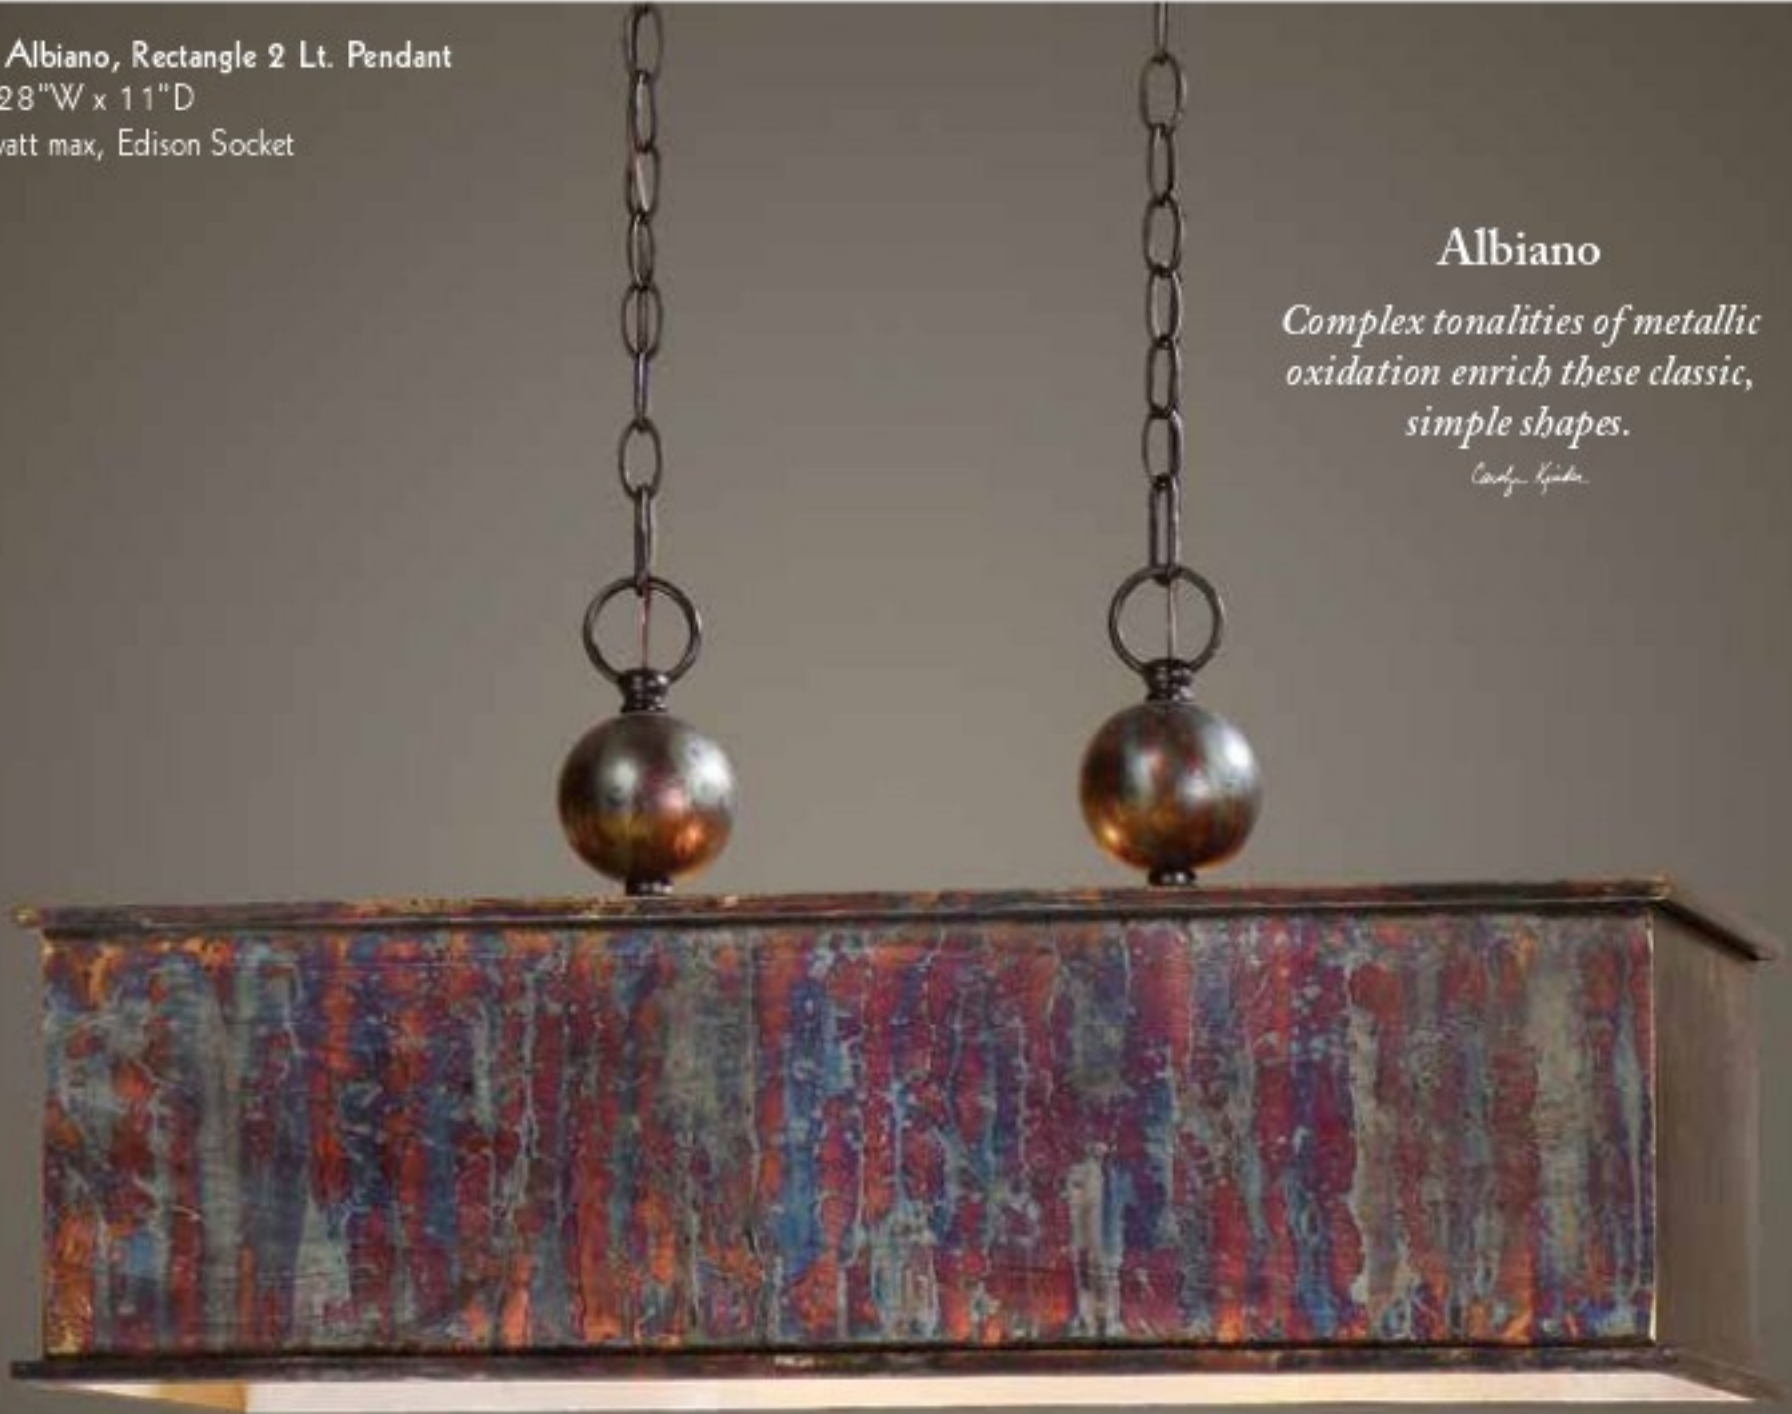

21922 Albiano, Rectangle 2 Lt. Pendant
14"H x 28"W x 11"D
2-100 watt max, Edison Socket

Albiano

*Complex tonalities of metallic
oxidation enrich these classic,
simple shapes.*

Carolyn Lynda