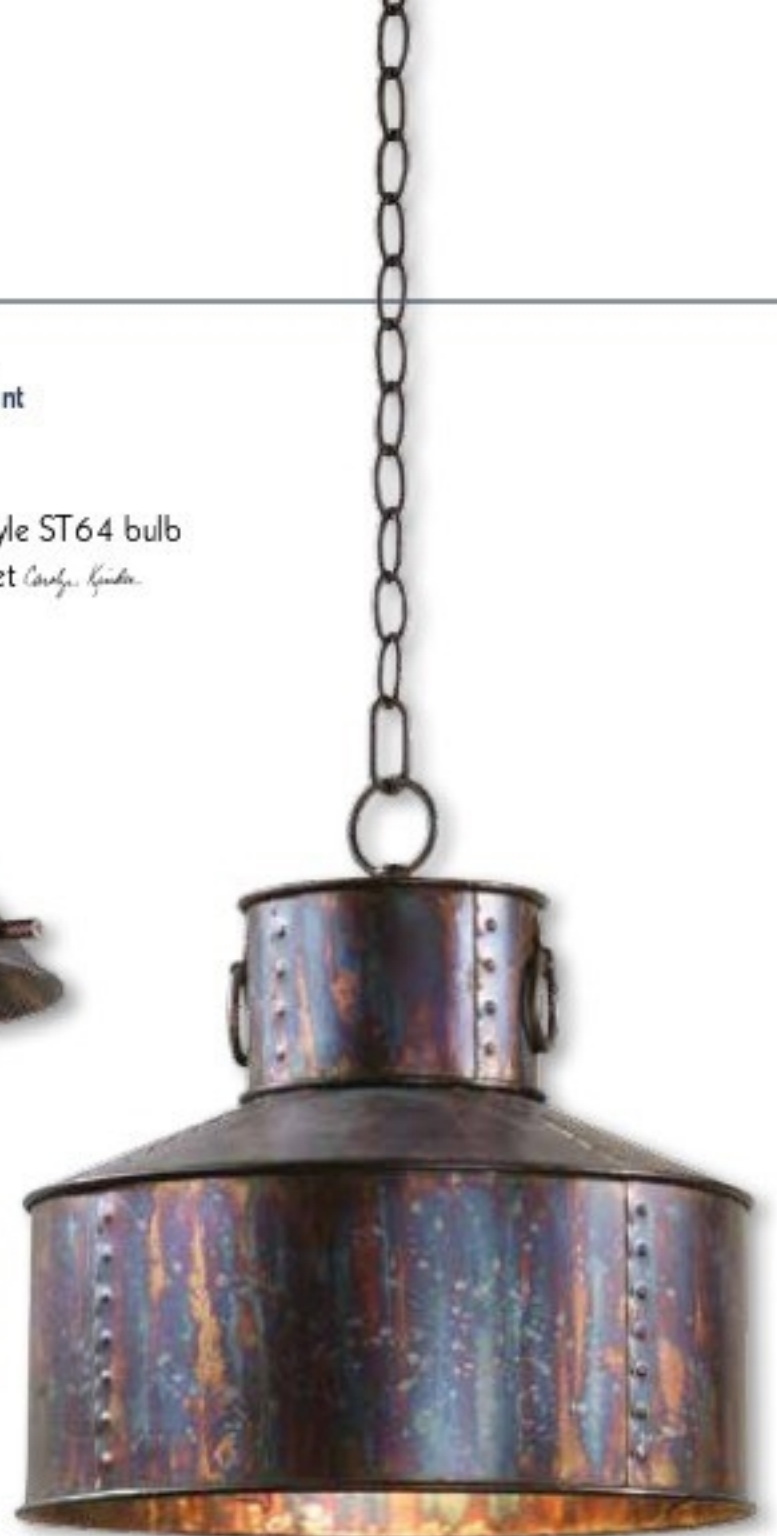

21974 Arcada, 1 Lt. Pendant
14"H x 17"Dia.
Oxidized bronze finish.
Includes: 1-60 watt antique style ST64 bulb
1-100 watt max, Edison Socket *Carolyn Kuder*

21924 Giaveno, 1 Lt. Pendant
15"H x 14"Dia.
Oxidized bronze finish.
1-100 watt max, Edison Socket *Carolyn Kuder*