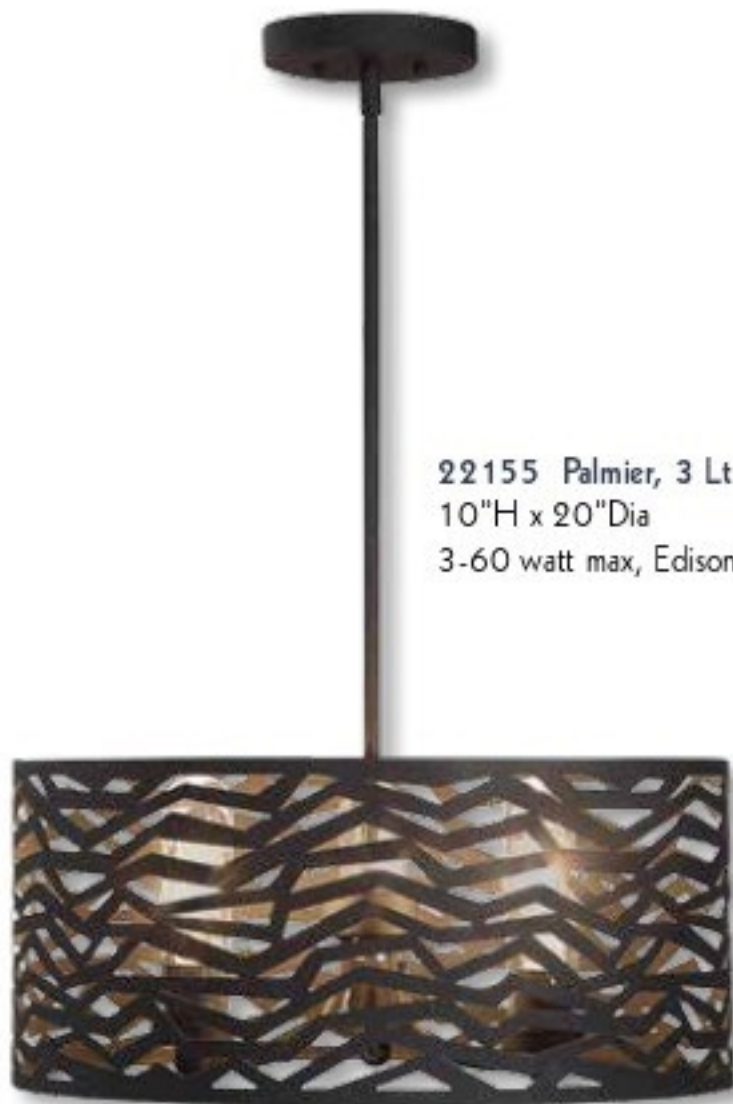

22155 Palmier, 3 Lt. Outdoor Pendant
10"H x 20"Dia
3-60 watt max, Edison Socket