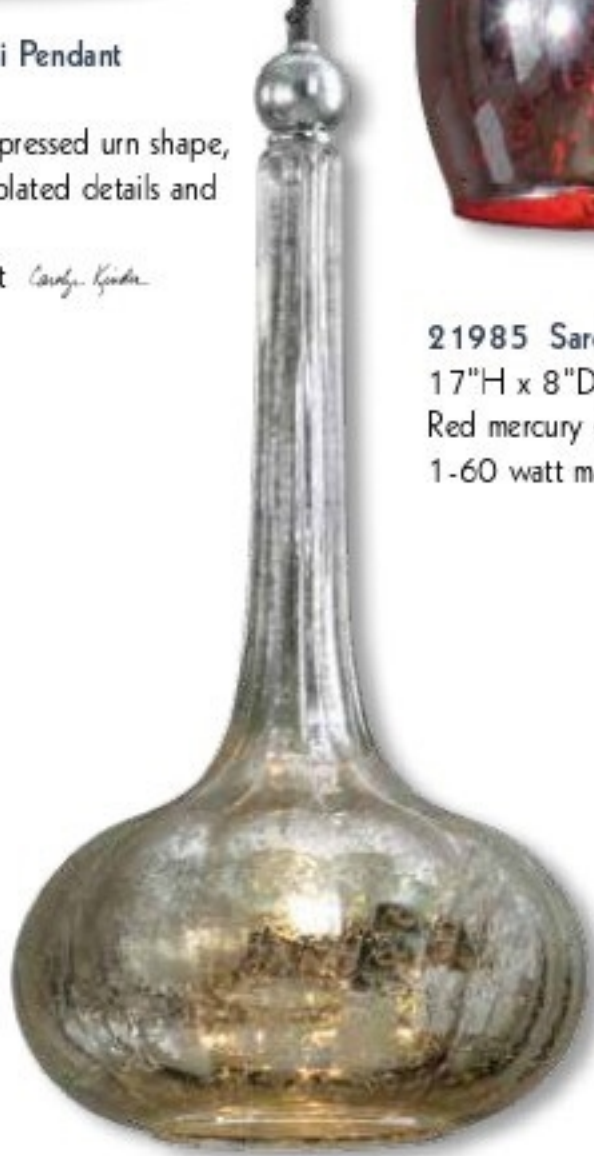

21984 Oristano, 1 Lt. Mini Pendant
19"H x 9"Dia.
Antique mercury glass in a fluted gourd shape with chrome plated accents.
1-60 watt max, Edison Socket *Caroly Kuder*