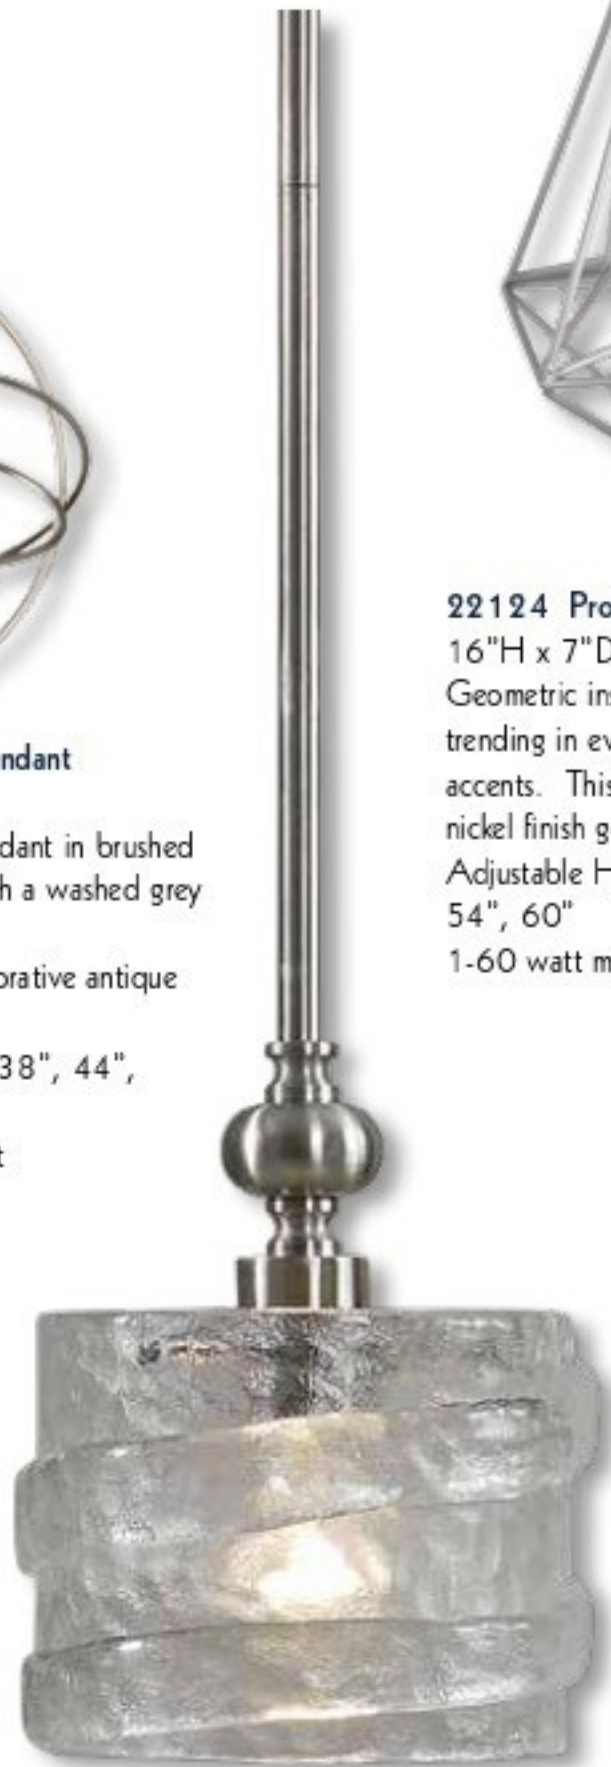

**22096 Amira, 1 Lt. Mini Pendant**  
17"H x 8"Dia.

A transitional rod hung mini pendant in brushed nickel features a sphere head with a washed grey driftwood spindle.

Includes: 1-60 watt BT58 decorative antique Edison bulb

Adjustable Heights 26", 32", 38", 44", 50", 56", 62"

1-100 watt max, Edison Socket

**22124 Proteus, 1 Lt. Mini Pendant**  
16"H x 7"Dia.

Geometric inspired shapes and outlines are trending in everything from jewelry to interior accents. This 1 Lt. mini pendant in a brushed nickel finish gets its roots from that geometric trend. Adjustable Heights 24", 30", 36", 42", 48", 54", 60"

1-60 watt max, Edison Socket

**21925 Mossa, 1 Lt Mini Pendant**  
11"H x 8"Dia.

Heavily seeded art glass in a wrap-around spiral design paired with satin nickel details.

Adjustable Heights 20", 26", 32", 38", 44", 50", 56"