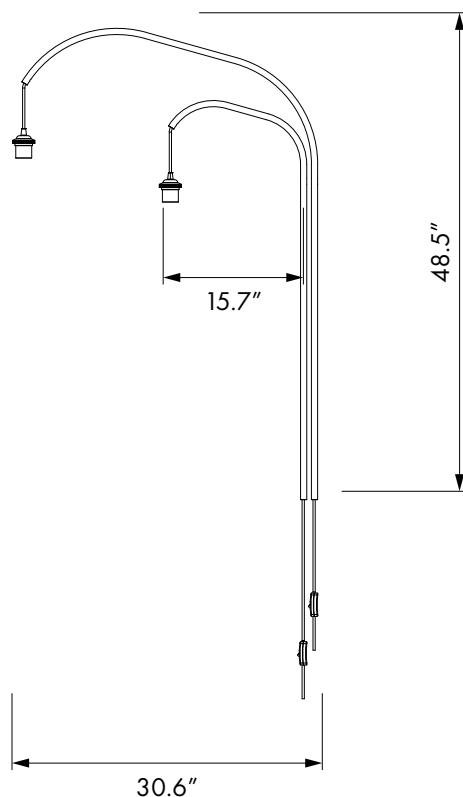

# UMAGE Willow double

Designed by Soren Ravn Christensen in Copenhagen, Denmark

## Use for wall

**Dimensions**  
l 15.7" / 30.6"  
h 48.5"

**Material**  
Aluminum and steel. Includes 51.2" of textile cord sets, 2 x plug and E26 socket.

**Weight incl. packaging**  
7.82 lbs

**Light source**  
E26  
Max 15 W LED

**Packaging**  
Gift Box, Dimensions (LxWxH): 34.8x13.4x3.35"

**Assembly time**  
15 min - video guide at [umage.com](http://umage.com)

**CE certified**  
For indoor use

**Media Kit**  
Photos, 3D models  
Download at [umage.com](http://umage.com)

## Accessories

Idea 2.3" (7W LED bulb)	#4041
Idea 3.1" (7W LED bulb)	#4042
Idea 1.7" (2W LED bulb)	#4040

 **Download the UIMAGE Unfold at Home App**  
It helps you choose the perfect lamp

UNFOLD  
AT HOME