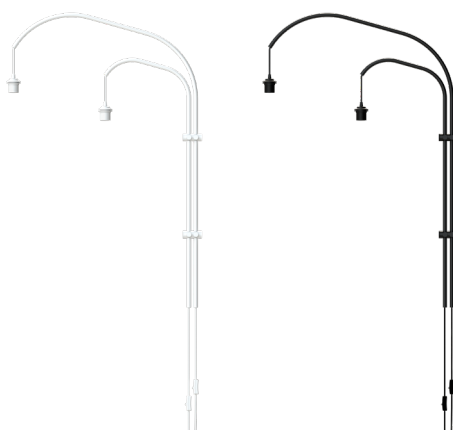

# UMAGE Willow double

Designed by Soren Ravn Christensen in Copenhagen, Denmark

## Color variations

White

Black

## Use for wall

**Dimensions**  
l 15.7" / 30.6"  
h 48.5"

**Material**  
Aluminum and steel. Includes 51.2" of textile cord sets, 2 x plug and E26 socket.

**Weight incl. packaging**  
7.82 lbs

**Light source**  
E26  
Max 15 W LED

**Packaging**  
Gift Box, Dimensions (LxWxH): 34.8x13.4x3.35"

**Assembly time**  
15 min - video guide at [umage.com](http://umage.com)

**CE certified**  
For indoor use

**Media Kit**  
Photos, 3D models  
Download at [umage.com](http://umage.com)