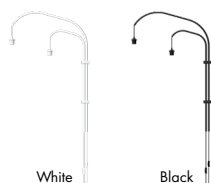

## Color variations

White

Black

## Use for wall

**Dimensions**  
l 15.7" / 30.6"  
h 48.5"

**Material**  
Aluminum and steel. Includes 51.2" of textile cord sets, 2 x plug and E26 socket.

**Weight incl. packaging**  
7.82 lbs

**Light source**  
E26  
Max 15 W LED

**Packaging**  
Gift Box, Dimensions (LxWxH): 34.8x13.4x3.35"

**Assembly time**  
15 min - video guide at [umage.com](http://umage.com)

**CE certified**  
For indoor use

**Media Kit**  
Photos, 3D models  
Download at [umage.com](http://umage.com)