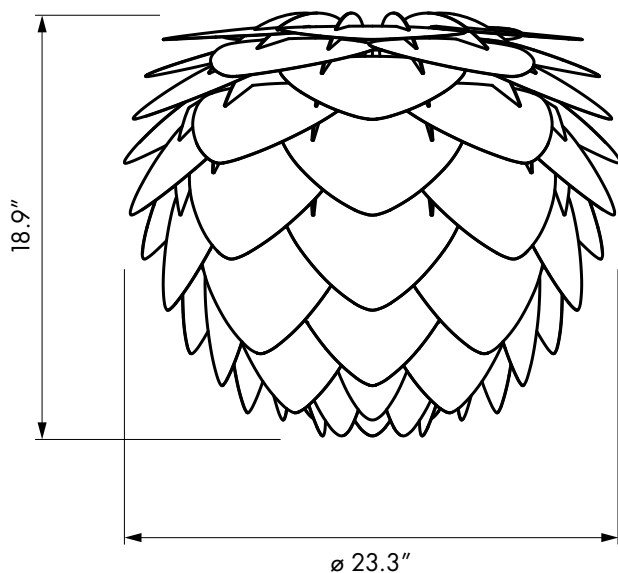

#2127
#2129
#2131
#2133
#2135
#2137

UMAGE Aluvia medium

Designed by UIMAGE Design Team in Copenhagen, Denmark

 **Use for ceiling**

 **Unbreakable**

 **Dimensions**
∅ 23.3"
h 18.9"

 **Material**
Aluminium, PP & PC

 **Weight incl. packaging**
5.70 lbs

 **Light source**
E26 - max 15 W LED
Bulb recommendation: #4041

 **Packaging**
Gift Box, Dimensions (L×H×D): 19.5x13.6x2.2"

 **Assembly time**
20 min - video guide at umage.com