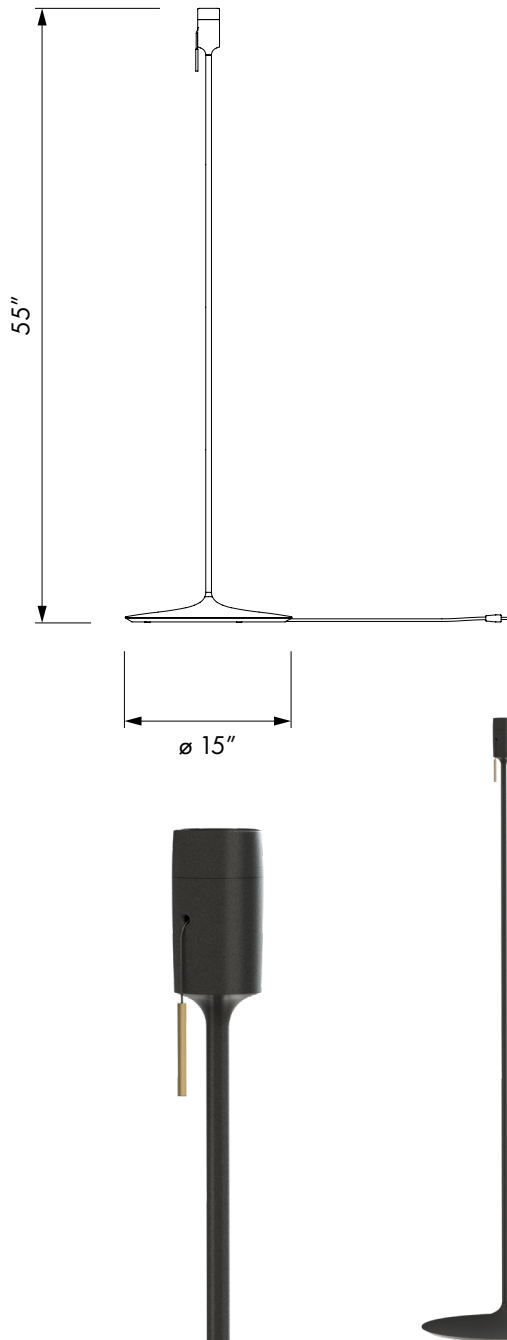

UMAGE Champagne

Designed by Anders Klem in Copenhagen, Denmark

 **Use for floor**

 **Dimensions**
ø 15"
h 55"

 **Material**
Aluminum, steel, MDF, ABS. Includes 59.1" of cord, brass switch, plug and E26 socket.

 **Weight incl. packaging**
7.25 lbs

 **Light source**
E26
Max 15 W LED

 **Packaging**
Gift Box, Dimensions (L×W×H): 16.5×16.5×4.1"

 **Assembly time**
10 min - video guide at umage.com

 **CE certified**
For indoor use

 **Media Kit**
Photos, 3D models
Download at umage.com

Ordering Information

Champagne floor white	#4037
Champagne floor black	#4038

Accessories

Idea 4.9" (3W LED bulb)	#4103
Idea 2.3" (7W LED bulb)	#4041
Idea 3.1" (7W LED bulb)	#4042
Idea 1.7" (2W LED bulb)	#4040