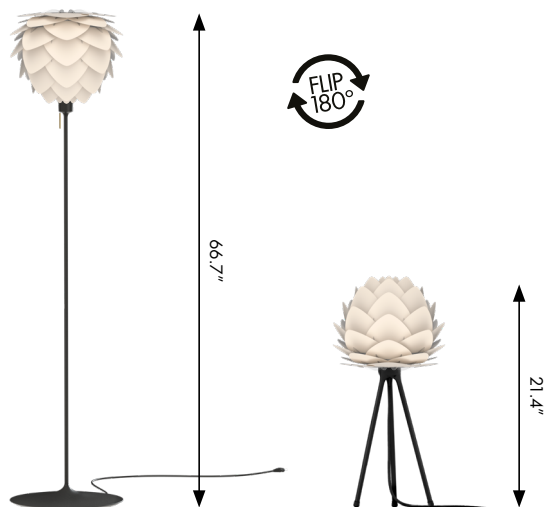

#2128
#2130
#2132
#2134
#2136
#2138

UMAGE Aluvia mini

Designed by UIMAGE Design Team in Copenhagen, Denmark

Aluvia mini + Champagne

Aluvia mini + Tripod table