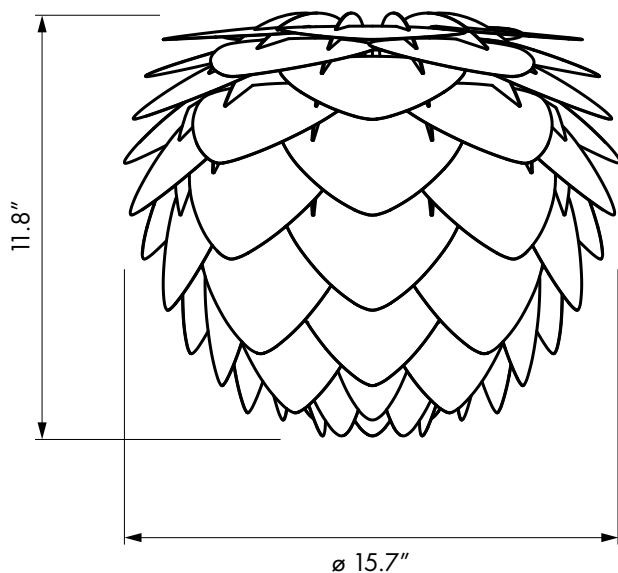

#2128
#2130
#2132
#2134
#2136
#2138

UMAGE Aluvia mini

Designed by UIMAGE Design Team in Copenhagen, Denmark

Aluvia mini + Champagne

Aluvia mini + Tripod table