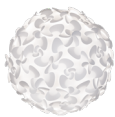

## Color variations

White

**Unbreakable**

**Dimensions**  
 ø 29.5"  
 h 29.5"

**Material**  
 Polypropylene

**Weight incl. packaging**  
 6,39 lbs

**Light source**  
 E26 - max 15 W LED  
 Bulb recommendation: #4041