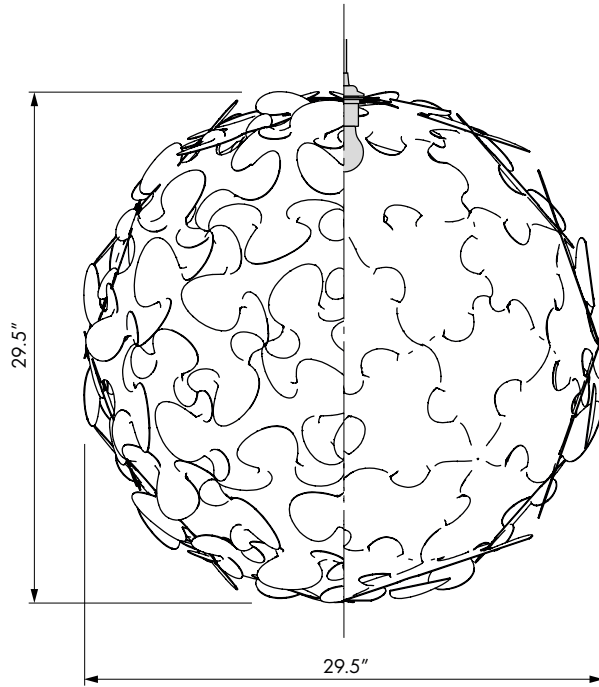

## Color variations

White

**Unbreakable**

**Dimensions**  
 ø 29.5"  
 h 29.5"

**Material**  
 Polypropylene

**Weight incl. packaging**  
 6,39 lbs

**Light source**  
 E26 - max 15 W LED  
 Bulb recommendation: #4041

**Packaging**  
 Gift Box, Dimensions (L×W×H): 14.2x11.0x3.0"

**Assembly time**  
 35 min video guide at [umage.com](http://umage.com)

**Media Kit**  
 Photos, 3D models, 2D drawings  
 Download at [umage.com](http://umage.com)

**# Ordering Information**  
 Lora x-large white #2065