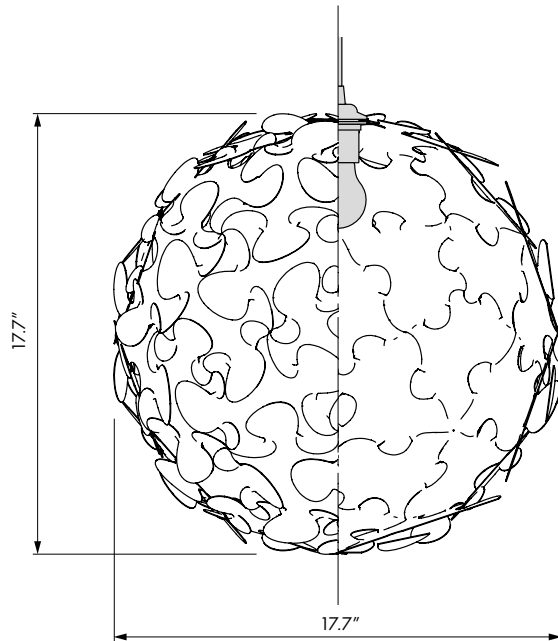

UMAGE Lora | medium

Designed by Lorenzo Radaelli in Copenhagen, Denmark

Color variations

White

 **Unbreakable**

 **Dimensions**
 ø 17.7"
 h 17.7"

 **Material**
 Polypropylene

 **Weight incl. packaging**
 1,83 lbs

 **Light source**
 E26 - max 15 W LED
 Bulb recommendation: #4041

 **Packaging**
 Gift Box, Dimensions (L×W×H): 8.7x6.7x5.5"

 **Assembly time**
 35 min - video guide at umage.com

 **Media Kit**
 Photos, 3D models, 2D drawings
 Download at umage.com