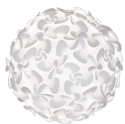

UMAGE Lora | medium

Designed by Lorenzo Radaelli in Copenhagen, Denmark

Color variations

White

 **Unbreakable**

 **Dimensions**
 ø 17.7"
 h 17.7"

 **Material**
 Polypropylene

 **Weight incl. packaging**
 1,83 lbs

 **Light source**
 E26 - max 15 W LED
 Bulb recommendation: #4041

 **Packaging**
 Gift Box, Dimensions (L×W×H): 8.7x6.7x5.5"

 **Assembly time**
 35 min - video guide at umage.com

 **Media Kit**
 Photos, 3D models, 2D drawings
 Download at umage.com