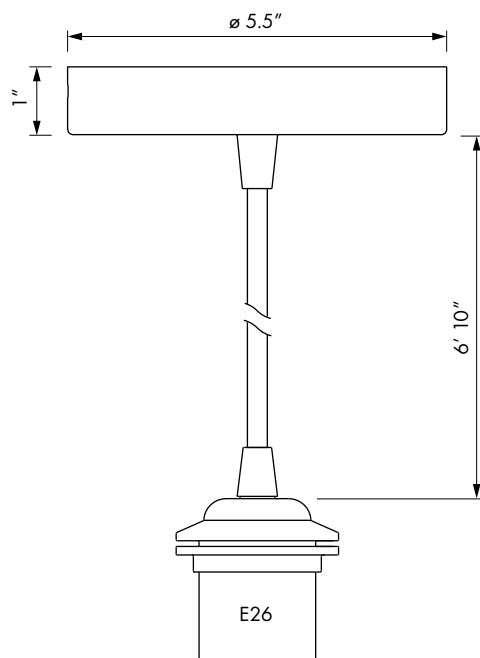

UMAGE Canopy

#4007
#4008
#4029
#4030

Designed by UIMAGE Design Team in Copenhagen, Denmark

i **Cord set**

+ **Dimensions**
ø 5.5"
Cable length 9' 10"

M **Material**
9' 10" of textile cord, canopy and E26 socket.

Weight incl. packaging
1 lbs

Light source
E26
Max 15 W LED

Packaging
Dimensions (L×W×H):
9.8×7.9×3.9"

UL **CUL Certified**

Media Kit
Photos, 3D models, 2D drawings
Download at umage.com

Ordering Information