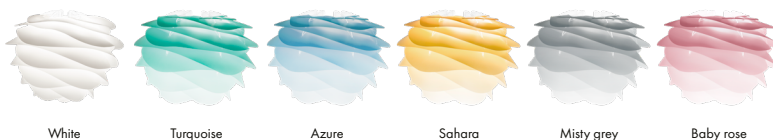

#2057
 #2059
 #2061
 #2063
 #2079
 #2080

UMAGE Carmina | mini

Designed by Soren Ravn Christensen & Anders Klem in Copenhagen, Denmark

Color variations

Floor and pendant in one

Unbreakable

Dimensions
 ø 12.6"
 h 8.6"