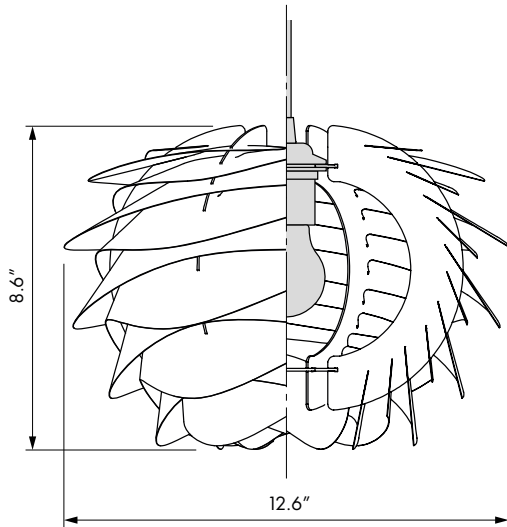

#2057
 #2059
 #2061
 #2063
 #2079
 #2080

UMAGE Carmina | mini

Designed by Soren Ravn Christensen & Anders Klem in Copenhagen, Denmark

Color variations

Floor and pendant in one

Unbreakable

Dimensions
 ø 12.6"
 h 8.6"

Material
 Polypropylene & Polycarbonate

Weight incl. packaging
 1,30 lbs

Light source
 E26 - max 15 W LED
 Bulb recommendation: #4041

Packaging
 Gift Box, Dimensions (L×W×H): 8.7x8.7x4.3"

Assembly time
 15 min - video guide at umage.com