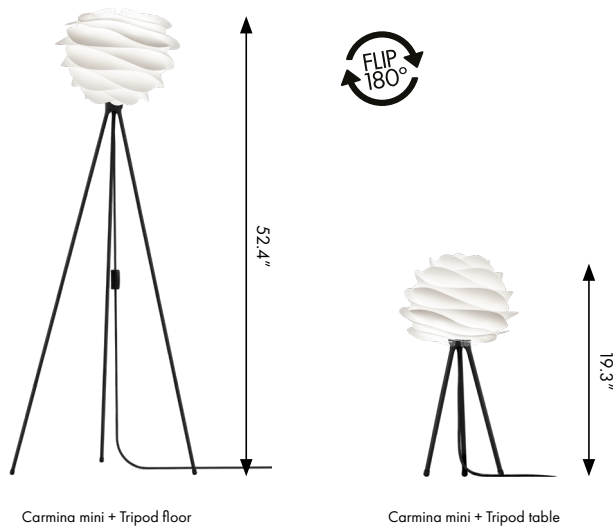

#2057
 #2059
 #2061
 #2063
 #2079
 #2080

UMAGE Carmina | mini

Designed by Soren Ravn Christensen & Anders Klem in Copenhagen, Denmark

Color variations

Floor and pendant in one

Unbreakable

Dimensions
 ø 12.6"
 h 8.6"

Material
 Polypropylene & Polycarbonate

Weight incl. packaging
 1,30 lbs

Light source
 E26 - max 15 W LED
 Bulb recommendation: #4041

Packaging
 Gift Box, Dimensions (L×W×H): 8.7x8.7x4.3"

Assembly time
 15 min - video guide at umage.com