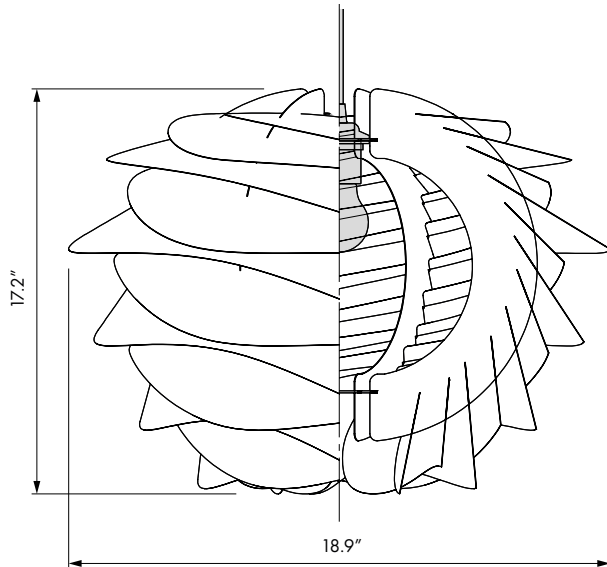

UMAGE Carmina | medium

Designed by Soren Ravn Christensen & Anders Klem in Copenhagen, Denmark

Carmina + Tripod floor

Carmina + Tripod table

Color variations

White

Floor and pendant in one

Unbreakable

Dimensions

ø 18.9"
h 17.2"

Material

Polypropylene & Polycarbonate

Weight incl. packaging

3,20 lbs

Light source

E26 - max 15 W LED
Bulb recommendation: #4041

Packaging

Gift Box, Dimensions (L×W×H): 14.2x14.2x6.1"

Assembly time

15 min - video guide at umage.com

Media Kit

Photos, 3D models, 2D drawings
Download at umage.com

Ordering Information

Carmina medium white #2056