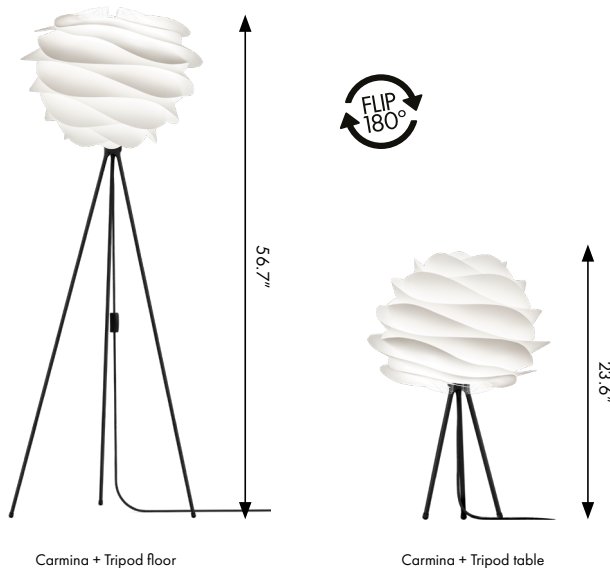

UMAGE Carmina | medium

Designed by Soren Ravn Christensen & Anders Klem in Copenhagen, Denmark

Carmina + Tripod floor

Carmina + Tripod table

Color variations

White

Floor and pendant in one

Unbreakable

Dimensions

ø 18.9"
h 17.2"

Material

Polypropylene & Polycarbonate

Weight incl. packaging

3,20 lbs

Light source

E26 - max 15 W LED
Bulb recommendation: #4041

Packaging

Gift Box, Dimensions (L×W×H): 14.2x14.2x6.1"

Assembly time

15 min - video guide at umage.com

Media Kit

Photos, 3D models, 2D drawings
Download at umage.com

Ordering Information

Carmina medium white #2056