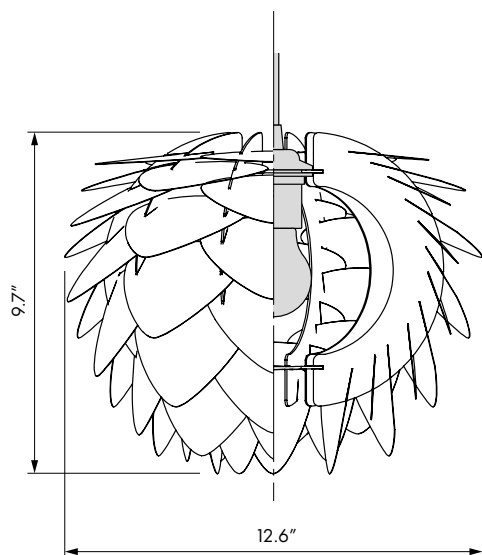

UMAGE Silvia | mini

#2009
#2031
#2054
#2071

Designed by UIMAGE Design Team in Copenhagen, Denmark

Silvia mini + Tripod floor

Silvia mini + Tripod table

Color variations

White

Copper

Steel

Brushed brass

 **Floor and pendant in one**

 **Unbreakable**

 **Dimensions**
ø 12.6"
h 9.7"

 **Material**
Polypropylene & Polycarbonate

 **Weight incl. packaging**
1,37 lbs

 **Light source**
E26 - max 15 W LED
Bulb recommendation: #4041

 **Packaging**
Gift Box, Dimensions (L×W×H): 15.7x11.8x0.71"

 **Assembly time**
15 min - video guide at umage.com

 **Media Kit**
Photos, 3D models, 2D drawings
Download at umage.com

#	Ordering Information	
	Silvia mini white	#2009
	Silvia mni copper	#2031
	Silvia mini steel	#2054
	Silvia mini brushed brass	#2071