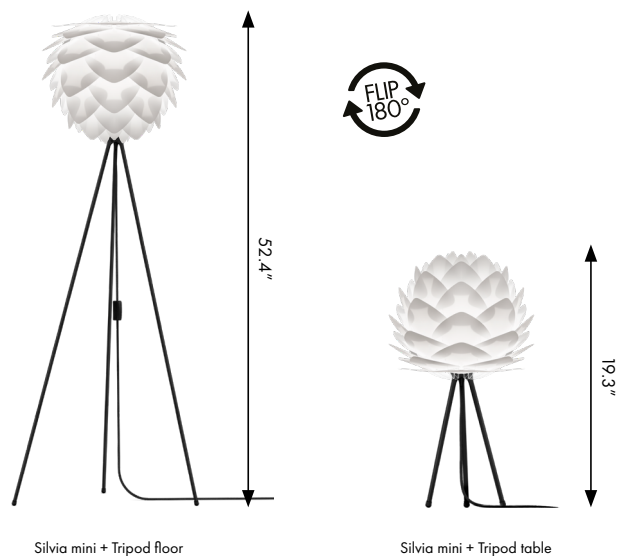

UMAGE Silvia | mini

#2009
#2031
#2054
#2071

Designed by UIMAGE Design Team in Copenhagen, Denmark

Silvia mini + Tripod floor

Silvia mini + Tripod table

Color variations

White

Copper

Steel

Brushed brass

 **Floor and pendant in one**

 **Unbreakable**

 **Dimensions**
ø 12.6"
h 9.7"

 **Material**
Polypropylene & Polycarbonate

 **Weight incl. packaging**
1,37 lbs

 **Light source**
E26 - max 15 W LED
Bulb recommendation: #4041

 **Packaging**
Gift Box, Dimensions (L×W×H): 15.7x11.8x0.71"

 **Assembly time**
15 min - video guide at umage.com

 **Media Kit**
Photos, 3D models, 2D drawings
Download at umage.com

#	Ordering Information	
	Silvia mini white	#2009
	Silvia mni copper	#2031
	Silvia mini steel	#2054
	Silvia mini brushed brass	#2071