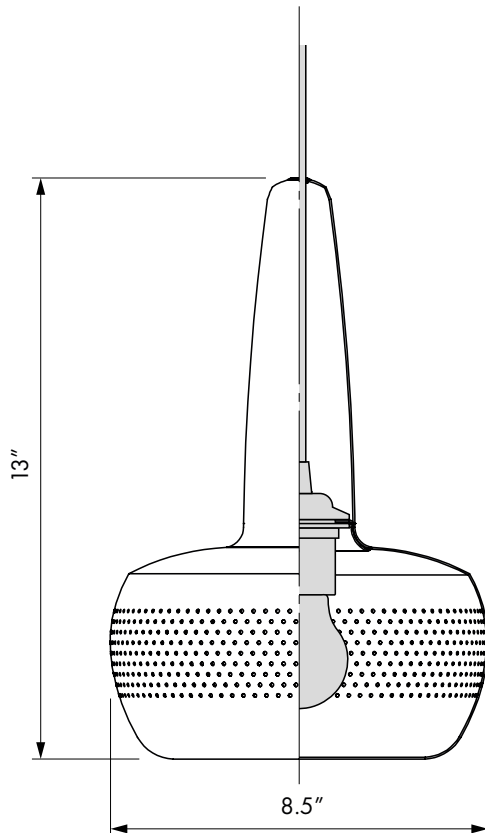

UMAGE Clava

#2110
#2111
#2051
#2112

Designed by Soren Ravn Christensen in Copenhagen, Denmark

Dimensions

ø 8,5"
h 13"

Material

Aluminum

Weight incl. packaging

2,87 lbs

Light source

E26 - max 15 W LED
Bulb recommendation: #4041

Packaging

Gift Box, Dimensions (W×H×D): 12.83x9.37x5.63"

Assembly time

5 min - video guide at umage.com

Media Kit