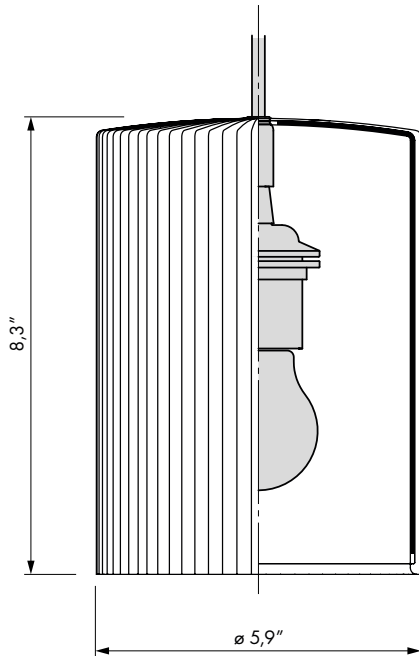

UMAGE Ripples Cusp

Designed by Soren Ravn Christensen in Copenhagen, Denmark

 **Unbreakable**

 **Dimensions**
 ø 5,9"
 h 8,3"

 **Material**
 Silicone and polycarbonate

 **Weight incl. packaging**
 1,72 lbs

 **Light source**
 E26 - max 15 W LED
 Bulb recommendation: #4041

 **Packaging**
 Gift Box, Dimensions (W×H×D): 8.9x6.1x3.5"

 **Assembly time**
 5 min - video guide at umage.com

 **Media Kit**
 Photos, 3D models, 2D drawings
 Download at umage.com