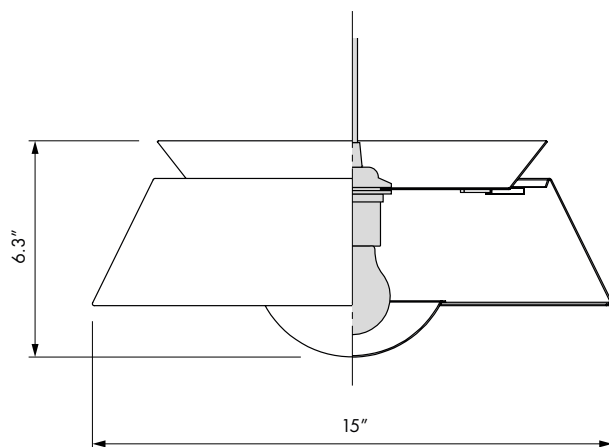

# UMAGE Cuna

#2034  
#2035  
#2036

Designed by UIMAGE Design Team in Copenhagen, Denmark

**Dimensions**  

 ø 15"  
 h 6.3"

**Material**  

 PMMA

**Weight incl. packaging**  

 4.96 lbs

**Light source**  

 E26 - max 15 W LED  
 Bulb recommendation: #4041

**Packaging**  

 Gift Box, Dimensions (L×W×H): 15.7x15.7x3.5"

**Assembly time**  

 2 min video guide at [umage.com](http://umage.com)