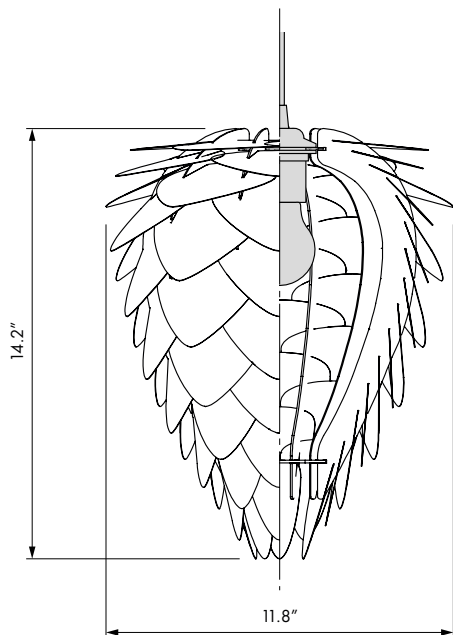

UMAGE Conia | mini

Designed by UIMAGE Design Team in Copenhagen, Denmark

Conia mini + Tripod floor

Conia mini + Tripod table

Color variations

White

Copper

Brushed brass

Floor and pendant in one

Unbreakable

Dimensions

ø 11,8"
h 14,2"

Material

Polypropylene & Polycarbonate

Weight incl. packaging

1,32 lbs

Light source

E26 - max 15 W LED
Bulb recommendation: #4041

Packaging

Gift Box, Dimensions (W×H×D): 15.7x11.8x0.71"

Assembly time

15 min - video guide at umage.com

Media Kit

Photos, 3D models, 2D drawings
Download at umage.com