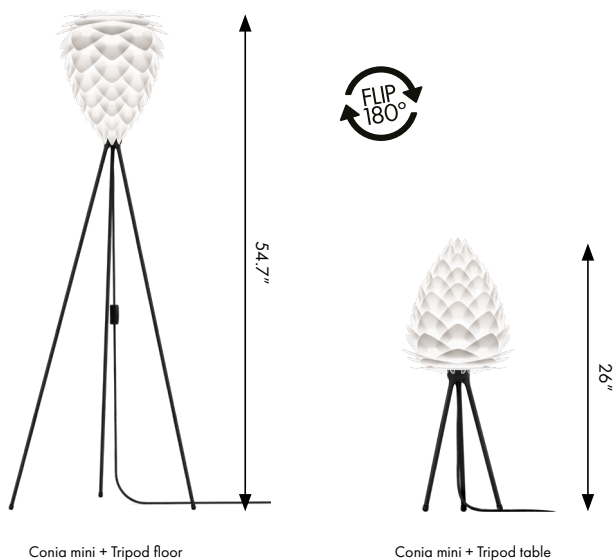

UMAGE Conia | mini

Designed by UIMAGE Design Team in Copenhagen, Denmark

Conia mini + Tripod floor

Conia mini + Tripod table

Color variations

White

Copper

Brushed brass

Floor and pendant in one

Unbreakable

Dimensions

ø 11,8"
h 14,2"

Material

Polypropylene & Polycarbonate

Weight incl. packaging

1,32 lbs

Light source

E26 - max 15 W LED
Bulb recommendation: #4041

Packaging

Gift Box, Dimensions (W×H×D): 15.7x11.8x0.71"

Assembly time

15 min - video guide at umage.com

Media Kit

Photos, 3D models, 2D drawings
Download at umage.com