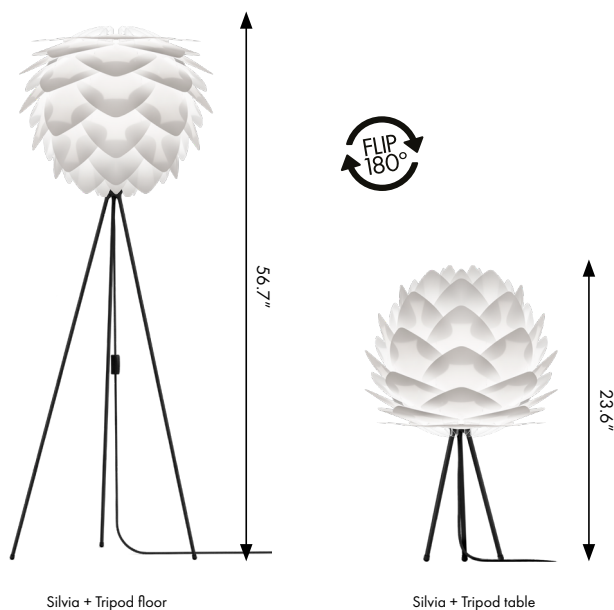

# UMAGE Silvia | medium

#2007  
#2030  
#2053  
#2070

Designed by UIMAGE Design Team in Copenhagen, Denmark

Silvia + Tripod floor

Silvia + Tripod table

## Color variations

White

Copper

Steel

Brushed brass

**Floor and pendant in one**

**Unbreakable**

**Dimensions**  
ø 19.7"  
h 16.1"

**Material**  
Polypropylene & Polycarbonate

**Weight incl. packaging**  
2.60 lbs

**Light source**  
E26 - max 15 W LED  
Bulb recommendation: #4041

**Packaging**  
Gift Box, Dimensions (LxWxH): 15.7x11.8x1.18"