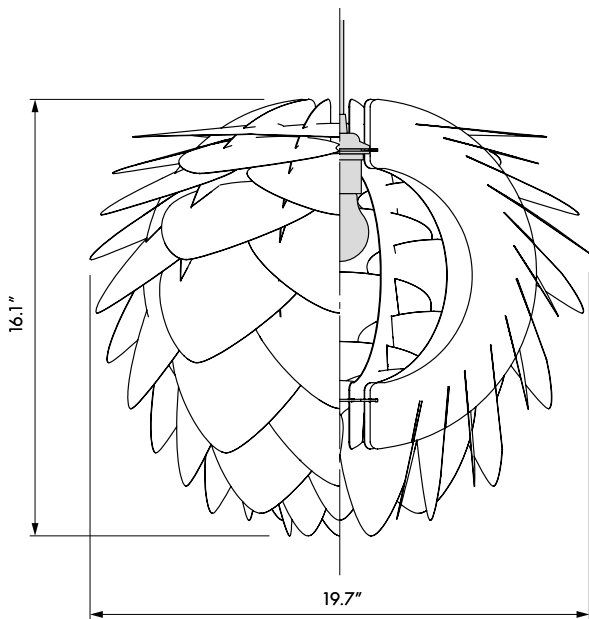

# UMAGE Silvia | medium

#2007  
#2030  
#2053  
#2070

Designed by UIMAGE Design Team in Copenhagen, Denmark

Silvia + Tripod floor

Silvia + Tripod table

## Color variations

White

Copper

Steel

Brushed brass

**Floor and pendant in one**

**Unbreakable**

**Dimensions**  
ø 19.7"  
h 16.1"

**Material**  
Polypropylene & Polycarbonate

**Weight incl. packaging**  
2.60 lbs

**Light source**  
E26 - max 15 W LED  
Bulb recommendation: #4041

**Packaging**  
Gift Box, Dimensions (LxWxH): 15.7x11.8x1.18"