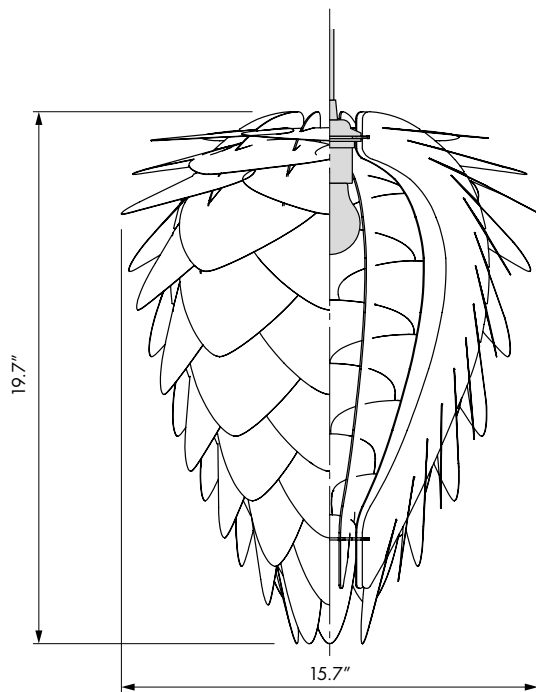

#2017
#2033
#2095

UMAGE Conia | medium

Designed by UIMAGE Design Team in Copenhagen, Denmark

Conia + Tripod floor

Conia + Tripod table

Color variations

White

Copper

Brushed brass

Floor and pendant in one

Unbreakable

Dimensions

ø 15.7"

h 19.7"

Material

Polypropylene & Polycarbonate

Weight incl. packaging

2,20 lbs

Light source

E26 - max 15 W LED

Bulb recommendation: #4041

Packaging

Gift Box, Dimensions (W×H×D): 18.5x11.8x1.18"

Assembly time