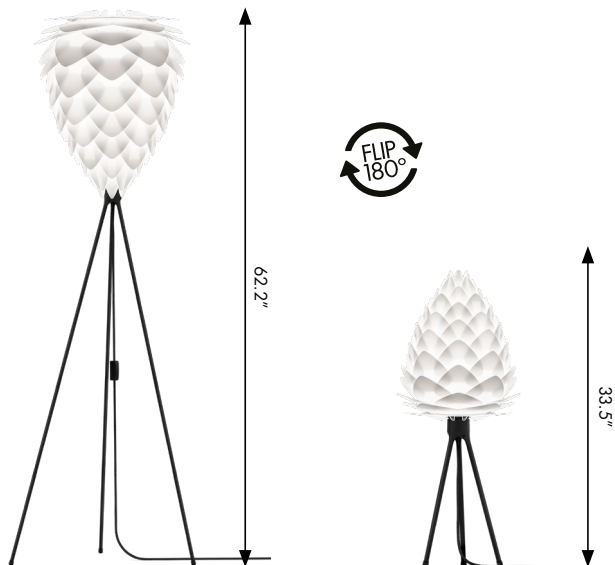

#2017
#2033
#2095

UMAGE Conia | medium

Designed by UIMAGE Design Team in Copenhagen, Denmark

Conia + Tripod floor

Conia + Tripod table

Color variations

White

Copper

Brushed brass

Floor and pendant in one

Unbreakable

Dimensions

ø 15.7"

h 19.7"

Material

Polypropylene & Polycarbonate

Weight incl. packaging

2,20 lbs

Light source

E26 - max 15 W LED

Bulb recommendation: #4041

Packaging

Gift Box, Dimensions (W×H×D): 18.5x11.8x1.18"

Assembly time