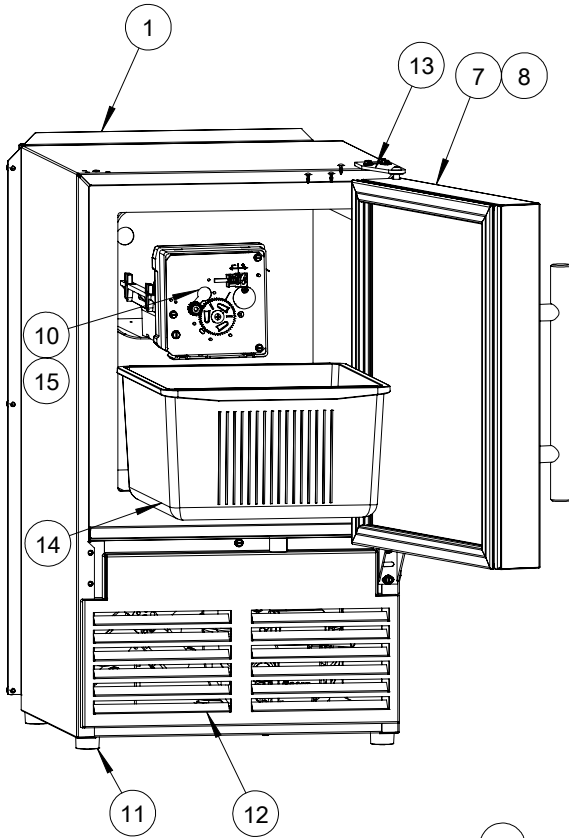

## Parts

UACR014-SS01A		
Item	Description	U-Line P/N
1	BACK PANEL	80-54632-00
2	COMPRESSOR EM2C46CLC, 115V R600	80-55658-11
3	CONDENSER ASSEMBLY	80-54601-00
4	CONDENSER FAN BLADE	80-54379-00
5	CONDENSER FAN W/BLADE	80-54378-00
6	CONTROL ASSEMBLY, MCR014 *	80-55673-01
7	DOOR ASSY, UACR014 SS	80-54351-02
8	DOOR GASKET, 14"	80-55673-02
9	DRIER	80-54055-00
10	FACEPLATE 115V, R600	80-54523-01
11	FEET (4)	80-54529-00
12	GRILLE W/SCREWS	80-54657-00
13	HINGES(2) W/SCREWS	80-54649-00
14	ICE BUCKET	80-54611-00
15	ICE MAKER, 115V, R600, MANUAL	80-55669-00
16	PACKAGING *	80-54612-00
17	POWER CORD, EXTERNAL *	80-55519-00
18	WIRE HARNESS, MAIN *	80-55638-12
19	WIRE ASSEMBLY, CONTROL *	80-55638-11
20	ROCKER SWITCH *	80-55603-00
21	WATER LINE ASSEMBLY	80-54613-00
22	WATER VALVE ASSEMBLY	80-54356-00