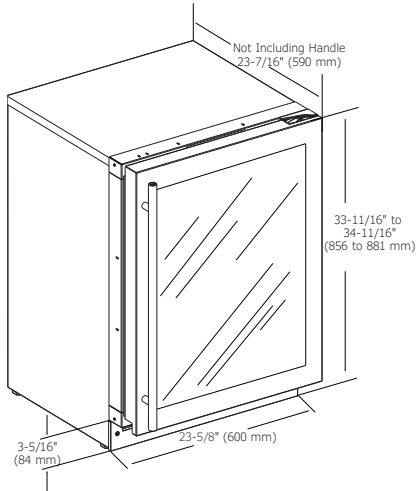

MODEL DETAILS

Model	Voltage/Hz	Door Swing	Finish	Shipping Weight
U-2224ZWCS-00B	115 / 60	Field Reversible	Stainless Frame	160 lb
U-2224ZWCS-13B	115 / 60	Right-Hand Hinged	Stainless Frame (Lock)	160 lb
U-2224ZWCS-15B	115 / 60	Left-Hand Hinged	Stainless Frame (Lock)	160 lb
U-2224ZWCINT-00B	115 / 60	Field Reversible	Integrated Frame	157 lb
U-2224ZWCINT-60B	115 / 60	Field Reversible	Integrated Solid	150 lb

*Installs on integrated models.

2000 Series • 24" Wine Captain® Model • 2224ZWC
DIMENSIONS

Dimensions shown apply to all finishes, including Integrated (INT) models with 3/4" integrated panel/frame installed.

Do not obstruct front grille air flow.

SPECIFICATIONS

Model	2224ZWC
Amps: Running	1.2
Capacity: Average Volume (cu ft)	4.7
Capacity: Wine Bottle (750 ml)	43
Control Type	Digital Touch Pad
Dimensions: Product Depth	23 7/16" / 590 mm
Dimensions: Product Height	33 1 1/16" / 856 mm
Dimensions: Product Width	23 5/8" / 600 mm
ENERGY STAR	N/A
Panel Height	30" / 762 mm
Panel Thickness	3/4" / 20 mm
Panel Type	2 3/4" / 70 mm Frame Panel or Solid Panel (-60 suffix)
Panel Width	23 1/2" / 595 mm
Product Weight: Max	150 lb
Refrigerant Type	R600a
Sabbath (Star K Certified)	Yes
Temperature Range	34°F - 65°F