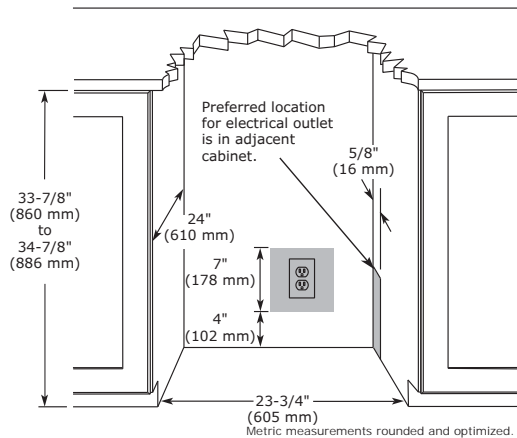

CABINET CUT-OUT

INSTALLATION NOTES

When installing adjacent to wall, ensure 2 1/2" clearance on hinged side for 90° door opening, allowing ample room for door handle.

No additional clearance around sides, top or rear of unit is needed for ventilation.

Do not obstruct front grille air flow.

SPECIFICATIONS

Model	2224ZWC
Amps: Running	1.2
Capacity: Average Volume (cu ft)	4.7
Capacity: Wine Bottle (750 ml)	43
Control Type	Digital Touch Pad
Dimensions: Product Depth	23 7/16" / 590 mm
Dimensions: Product Height	33 1 1/16" / 856 mm
Dimensions: Product Width	23 5/8" / 600 mm
ENERGY STAR	N/A
Panel Height	30" / 762 mm
Panel Thickness	3/4" / 20 mm
Panel Type	2 3/4" / 70 mm Frame Panel or Solid Panel (-60 suffix)
Panel Width	23 1/2" / 595 mm
Product Weight: Max	150 lb
Refrigerant Type	R600a
Sabbath (Star K Certified)	Yes
Temperature Range	34°F - 65°F

COOLING SYSTEM

ELECTRICAL REQUIREMENTS

This unit requires a grounded, polarized 115 VAC, 60 Hz, 15 A power supply (normal household current).

Warranty

Please visit u-line.com to view this model's User Guide & Service Manual. All Specifications are subject to change without notice.