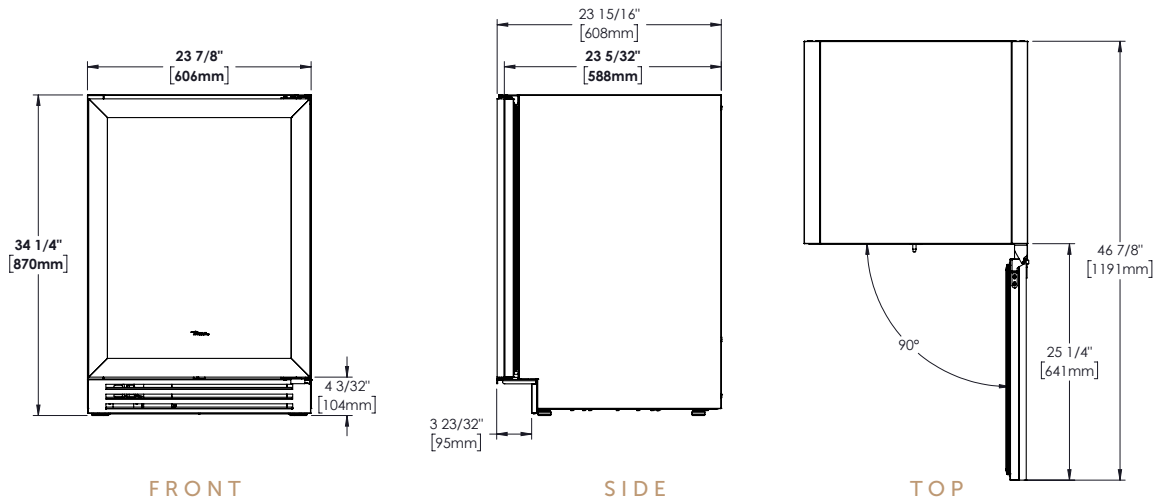

#### SPECIFICATIONS

Dimensions (w x h x d) 23<sup>7</sup>/<sub>8</sub>" x 34<sup>1</sup>/<sub>4</sub>" x 23<sup>7</sup>/<sub>8</sub>"

Cutout Dimensions (w x h x d) 24" x 34<sup>1</sup>/<sub>2</sub>" x 24"

Standard Overlay Panel (w x h x d) 23<sup>5</sup>/<sub>8</sub>" x 30<sup>1</sup>/<sub>8</sub>" x <sup>3</sup>/<sub>4</sub>"

Panel provided by others. Other installation options available. Consult install guide for details.

## 24" OVERLAY READY GLASS DOOR WINE CABINET

TWC-24-R/L-OG-C – (shown with a 3/4" cabinetry panel)

### OPENING DIMENSIONS